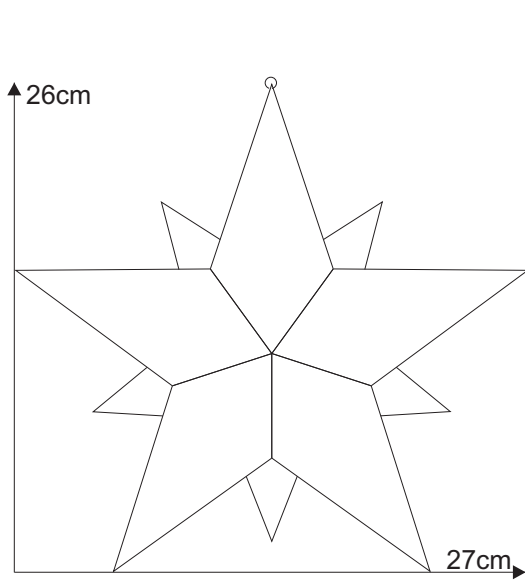

# Star 01.1

Material:  
5 x 8529410 glue chip bevel drop  
2,6"x5,7" / 66 x 145 mm

Example of glass selection:  
Spectrum 100 GG iridescent

# Star 01.1

pattern  
full size