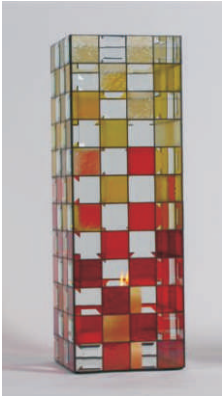

candle holder "light"

**Material for one candle holder:**

- 96 x 85 130 02 bevel 2 x 2" ( 51 x 51 mm )
- bottom: mirror
- colored glass:
  - color 1 : 24 pcs. 51 x 51 mm
  - color 2 : 24 pcs. 51 x 51 mm
  - color 3 : 24 pcs. 51 x 51 mm
  - color 4 : 24 pcs. 51 x 51 mm

errors and omissions excepted

Here only a few examples of color combinations fro candle holder 3M:

“ red-hot “

96 bevels 51 x 51 mm ( 2" x 2" )  
item no. 85 130 02

bottom: mirror 3mm

colored glass:

pale amber	Bullseye 1437-31 Fi	24 pcs. 51 x 51 mm
yellow	Bullseye 1320-31 Fi	24 pcs. 51 x 51 mm
orange	Bullseye 1125-31 Fi	24 pcs. 51 x 51 mm
red	Bullseye 1122-31 Fi	24 pcs. 51 x 51 mm

“ Caribbean Flair “

96 bevels 51 x 51 mm ( 2" x 2" )  
item no. 85 130 02

bottom: mirror 3mm

colored glass:

pale amber	Bullseye 1437-31 Fi	24 pcs. 51 x 51 mm
aquamarine	Bullseye 1116-31 Fi	24 pcs. 51 x 51 mm
turquoise	Bullseye 1417-31 Fi	24 pcs. 51 x 51 mm
blue	Bullseye 1464-31 Fi	24 pcs. 51 x 51 mm