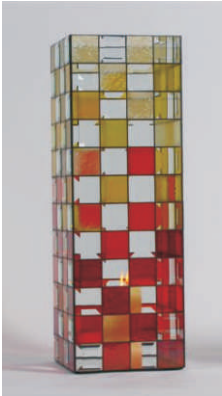

candle holder "light"

Material for one candle holder:

- 96 x 85 130 02 bevel 2 x 2" (51 x 51 mm)
- bottom: mirror
- colored glass:
 - color 1 : 24 pcs. 51 x 51 mm
 - color 2 : 24 pcs. 51 x 51 mm
 - color 3 : 24 pcs. 51 x 51 mm
 - color 4 : 24 pcs. 51 x 51 mm

Here only a few examples of color combinations fro candle holder 3M:

“ red-hot “

96 bevels 51 x 51 mm (2" x 2")
item no. 85 130 02

bottom: mirror 3mm

colored glass:

pale amber	Bullseye 1437-31 Fi	24 pcs. 51 x 51 mm
yellow	Bullseye 1320-31 Fi	24 pcs. 51 x 51 mm
orange	Bullseye 1125-31 Fi	24 pcs. 51 x 51 mm
red	Bullseye 1122-31 Fi	24 pcs. 51 x 51 mm

“ Caribbean Flair “

96 bevels 51 x 51 mm (2" x 2")
item no. 85 130 02

bottom: mirror 3mm

colored glass:

pale amber	Bullseye 1437-31 Fi	24 pcs. 51 x 51 mm
aquamarine	Bullseye 1116-31 Fi	24 pcs. 51 x 51 mm
turquoise	Bullseye 1417-31 Fi	24 pcs. 51 x 51 mm
blue	Bullseye 1464-31 Fi	24 pcs. 51 x 51 mm