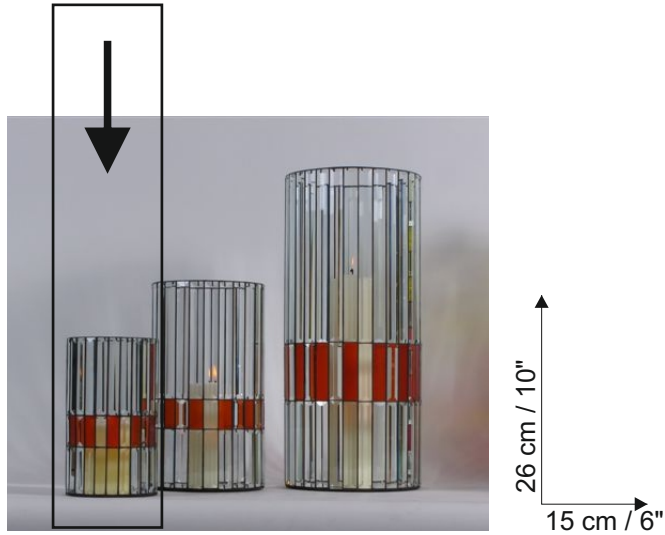

Candle Holder - Round Light S

© www.inspiration-for-glass.com

12 x

Candle Holder - Round Light S

85 000 05	85 000 05
85 000 02	
85 000 03	85 000 03

Candle holder " round light "

color example: Bullseye 1125-31F (orange iridescent),
also excellently suited: Bullseye 1122-31F or 1322-31F (iridescent red)

Material for one candle holder:

24 x 85 000 05 bevel 3/4 x 5"

24 x 85 000 03 bevel 3/4 x 3"

12 x 85 000 02 bevel 3/4 x 2"

bottom: 85 370 06 mirror bevel D=6"

colored glas: 12 pieces 19 x 50,8 mm (3/4" x 2")

original size