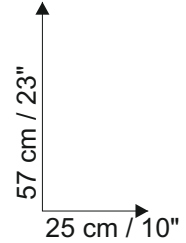

Candle Holder - Round Light XL

© www.inspiration-for-glass.com

15 x

Candle Holder - Round Light XL

8511006	8511004	8511012
8511006		8511012

Candle holder " round light "

color example: Bullseye 1125-31F (orange iridescent),
also excellently suited: Bullseye 1122-31F or 1322-31F (iridescent red)

Material for one candle holder:

- 30 x 8511012 bevel 1 x 12"
- 30 x 8511006 bevel 1 x 6"
- 15 x 8511004 bevel 1 x 4"

bottom: mirror
colored glass: 15 pieces 25,4 x 101,6 mm (1" x 4")

25,4 x 101,6 mm (1" x 4")

original size