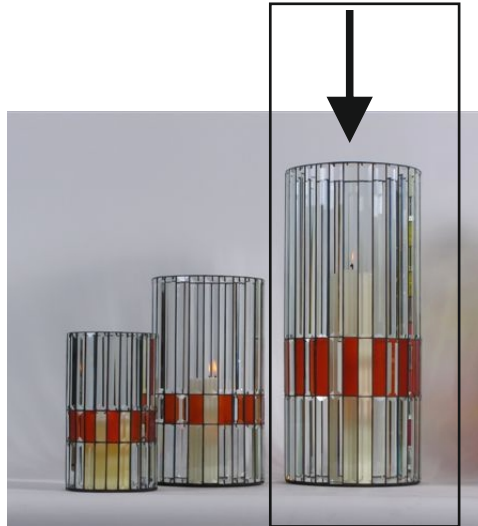

Candle Holder - Round Light XL

© www.inspiration-for-glass.com

15 x

Candle Holder - Round Light XL

8511006	8511004	8511012
8511006		8511012

Candle holder " round light "

color example: Bullseye 1125-31F (orange iridescent),
also excellently suited: Bullseye 1122-31F or 1322-31F (iridescent red)

Material for one candle holder:

- 30 x 8511012 bevel 1 x 12"
- 30 x 8511006 bevel 1 x 6"
- 15 x 8511004 bevel 1 x 4"

bottom: mirror
colored glass: 15 pieces 25,4 x 101,6 mm (1" x 4")

25,4 x 101,6 mm (1" x 4")

original size