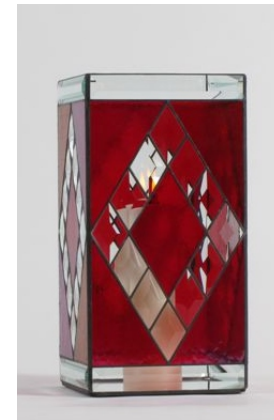

# Candle Holder - Royal

© [www.inspiration-for-glass.com](http://www.inspiration-for-glass.com)

Material for one candle holder:

8 x 85 110 06 bevel 1 x 6"  
 48 x 85 272 03 bevel diamond 1,5 x 2,5"

bottom: mirror  
 colored glass: see pattern

candle holder " royal "

This candle holder here if made from  
 Bullseye red iridescent, 1322-31F.