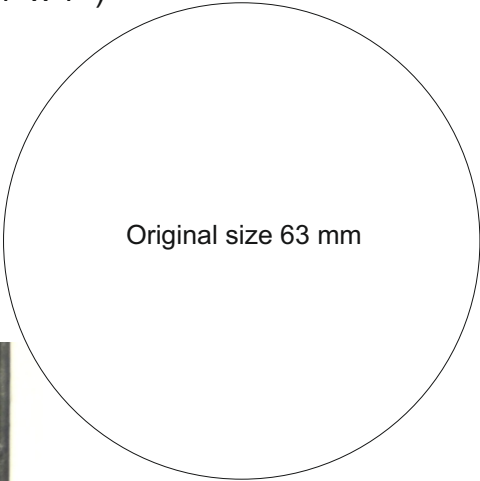

Candle Holder - Bevel Frame Round

© www.inspiration-for-glass.com

Candle holder " Bevel frame round " ca. 11 x 11 cm (4" x 4")

Material for one candle holder:

4 stained glass circles 62mm
16 bevels inside corner 2 x 2 x 3/4" (8526000)

Mirror for the bottom
or better mirror bevels 4x4" (8534104)

Original size

Bevels and Spectrum Barock 430