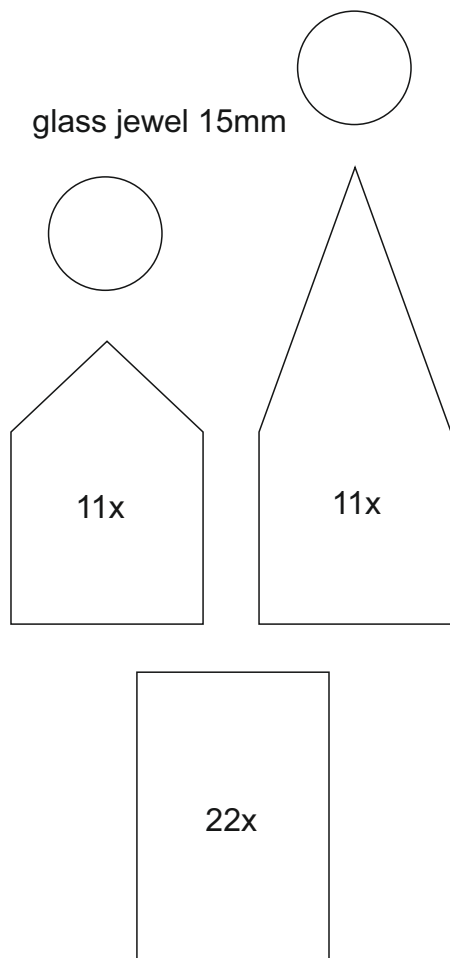

# Candle Light - Crown

© [www.inspiration-for-glass.com](http://www.inspiration-for-glass.com)

Candle Light "crown"

candle light "crown" approx. 12 x 18cm ( 5" x 7" )

pattern in original size

Suggested material:

crown:  
Spectrum 161 RR yellow  
Spectrum 171 RR orange

Border:  
Spectrum 100 Krinkle

Bottom:  
Spectrum 100W SilverCoat  
or regular mirror

Glass jewels:  
Glass jewel faceted round 15mm clear  
( 8620100 )  
Glass jewel faceted round 15mm red  
( 8620113 )