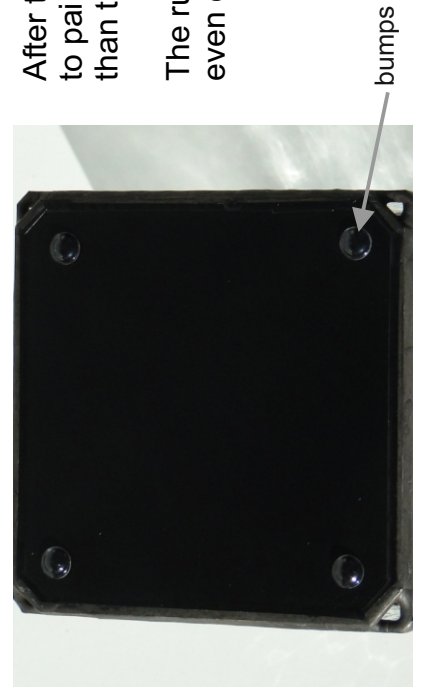

## Candle Holder " GoodGlass "

Candle Holder " GoodGlass " ca. 12 x 12 x 13 cm ( 5" x 5" x 6" )

Material for one candle holder:

textured glass in clear

mirror for the bottom

Here shown glass:

Spectrum 100 Ripple clear iridescent

Pattern in original size

After the final cleaning of the light I recommend to paint the bottom - this looks more professional than the usual mirror coating.

The rubber bumps ensure the perfect stand even on sensitive ground.