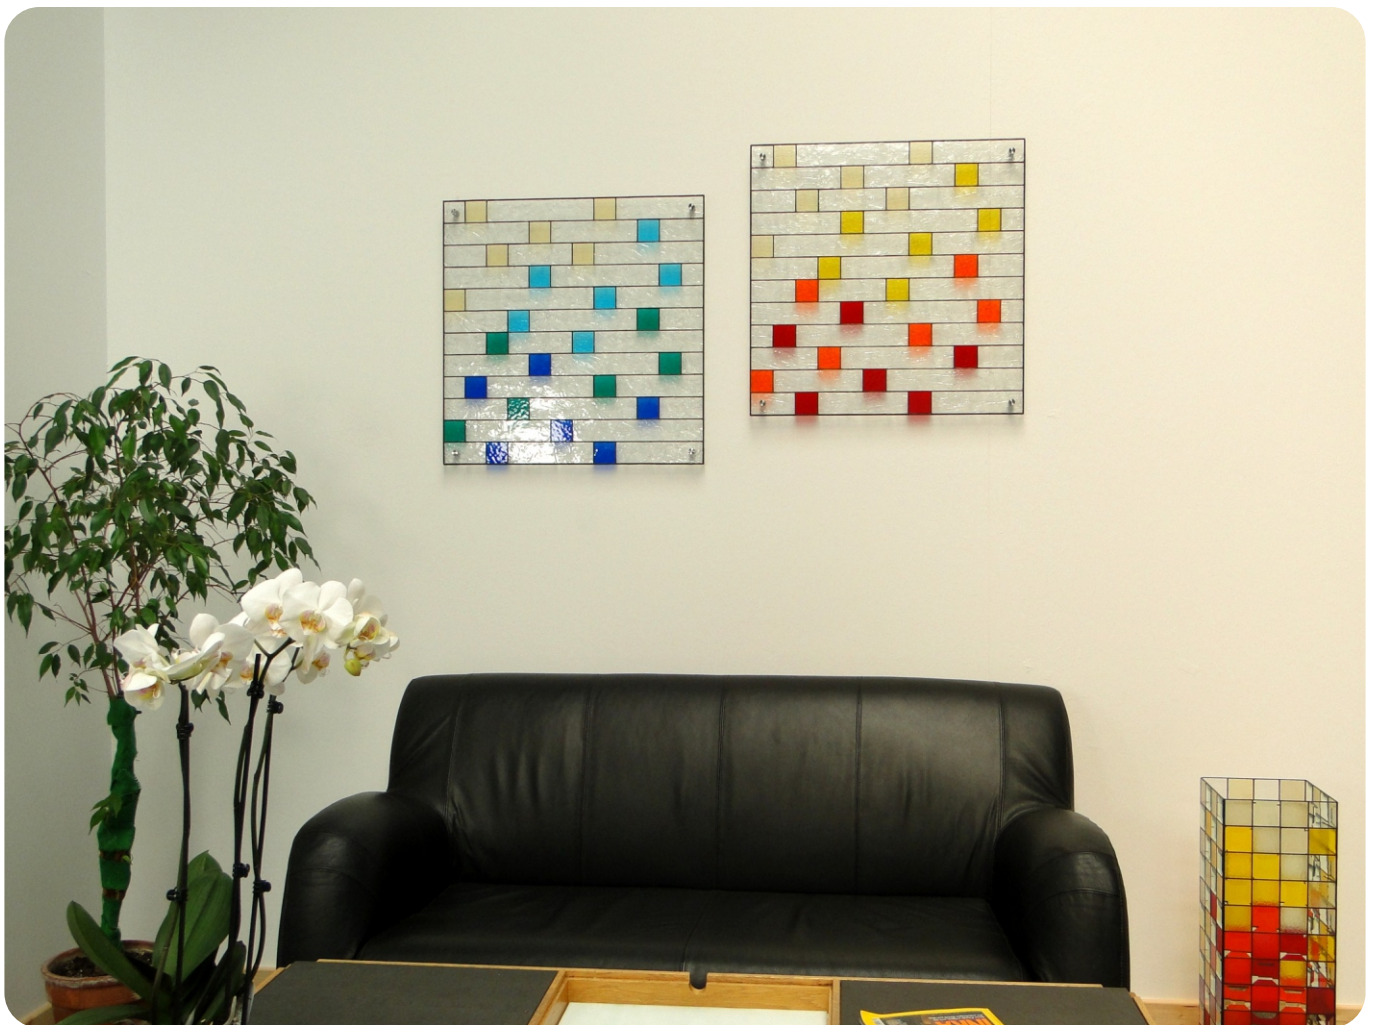

# Wall Picture - Bricks

© [www.inspiration-for-glass.com](http://www.inspiration-for-glass.com)

## Room design - **bricks** - Original size approx. 60 x 60 cm / 24" x 24" each

“ bricks “

Bring some color to your wall, flashy but harmonizingly adjusted!

Fresh colored accents made from transparent glass, embedded in a colorless structure of glass.

Surrounded by colorless structures of glass, the colorful translucent parts throw a colored shadow onto the wall.

The colors are strong and very intense. This brings out the character, of the wall decoration.

For this type of glass design, you want to use the structured colored glass out of the ``RR`` series from Spectrum.

This would be the best selection, and using Spectrum 100K as a background would be an absolute classic.