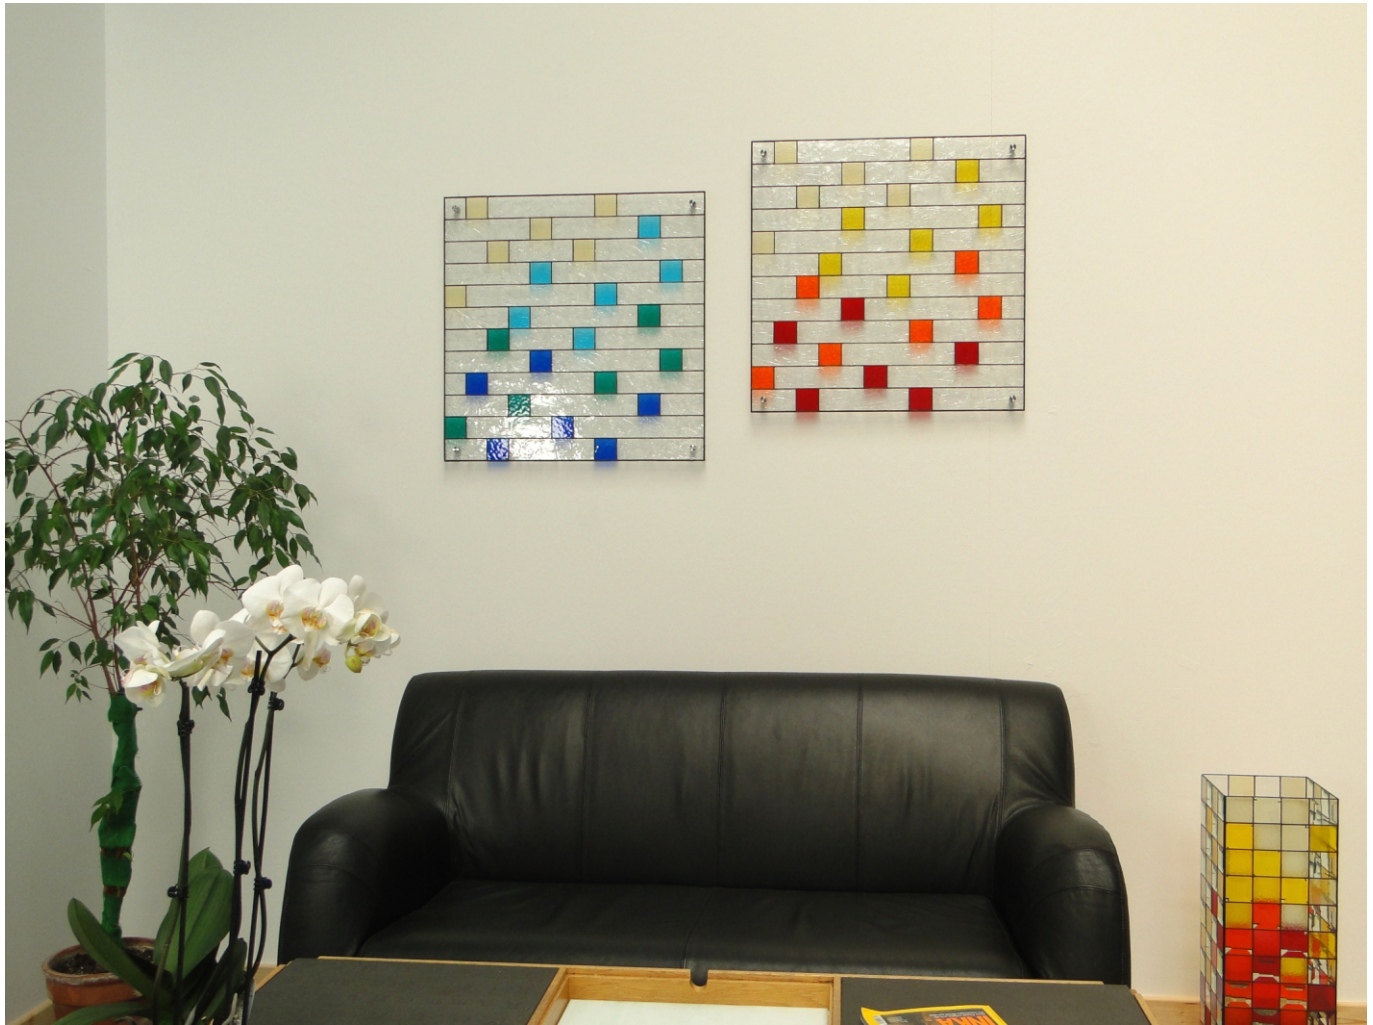

# Wall Picture - Bricks

© [www.inspiration-for-glass.com](http://www.inspiration-for-glass.com)

## Room design - **bricks** - Original size approx. 60 x 60 cm / 24" x 24" each

“ bricks “

Bring some color to your wall, flashy but harmonizingly adjusted!

Fresh colored accents made from transparent glass, embedded in a colorless structure of glass.

Surrounded by colorless structures of glass, the colorful translucent parts throw a colored shadow onto the wall.

The colors are strong and very intense. This brings out the character, of the wall decoration.

For this type of glass design, you want to use the structured colored glass out of the ``RR`` series from Spectrum.

This would be the best selection, and using Spectrum 100K as a background would be an absolute classic.