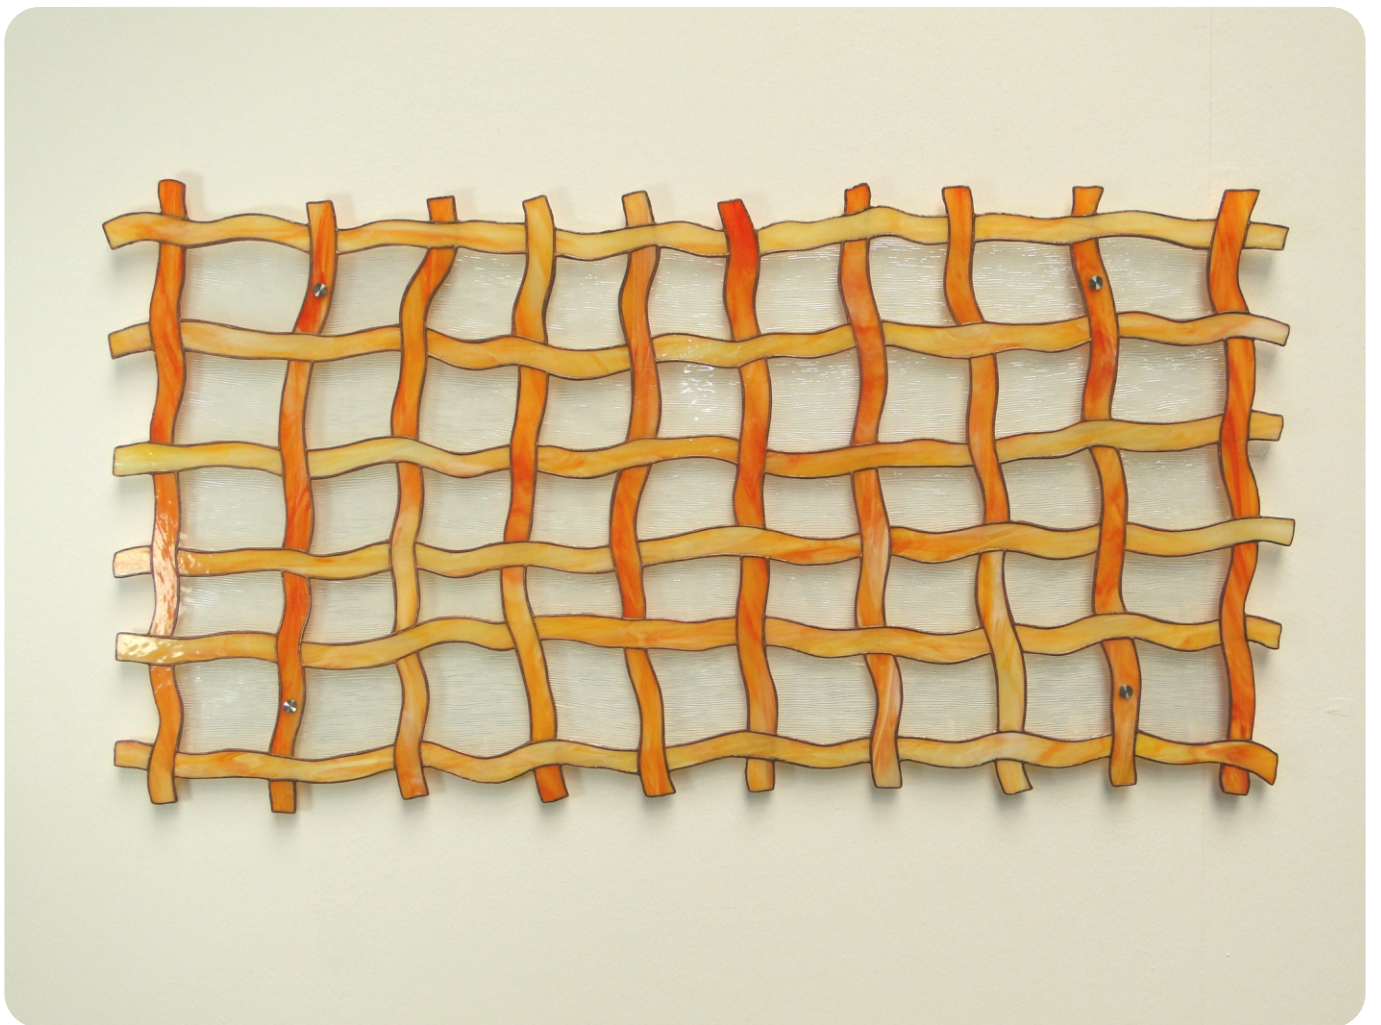

Wall Picture - Entwined

© www.inspiration-for-glass.com

Room design "entwined"

ca. 63 x 118 cm / 25" x 48"

Glass selection:

- piece 1 - 40 : Spectrum 6076-83 CC
- piece 41 - 76 : Spectrum 6067-83 CC
- piece 77 - 121 : Spectrum 100 C

● = here you drill a hole of about 6-7mm in diameter.
 You will need the four holes, for mounting
 the glass picture onto the wall.
 wall mounting with: distance holder 4596100

Pattern in original size

reinforce the picture all around with brass wire (4253000) !