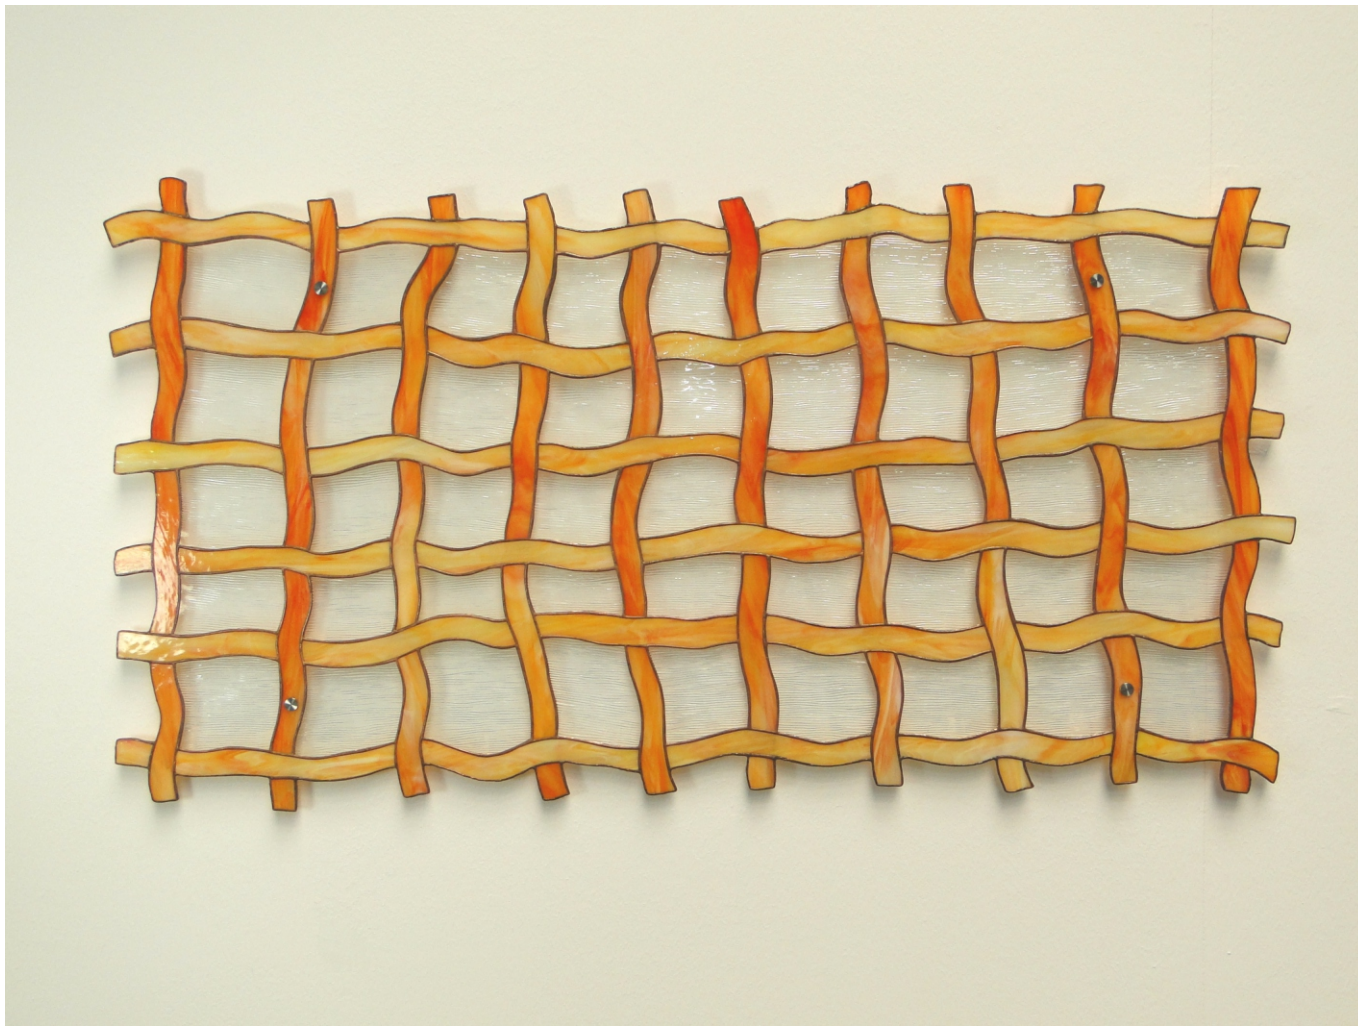

Room design "entwined"

ca. 63 x 118 cm / 25" x 48"

Glass selection:

- piece 1 - 40 : Spectrum 6076-83 CC
- piece 41 - 76 : Spectrum 6067-83 CC
- piece 77 - 121 : Spectrum 100 C

Pattern in original size

reinforce the picture all around with brass wire (4253000) !