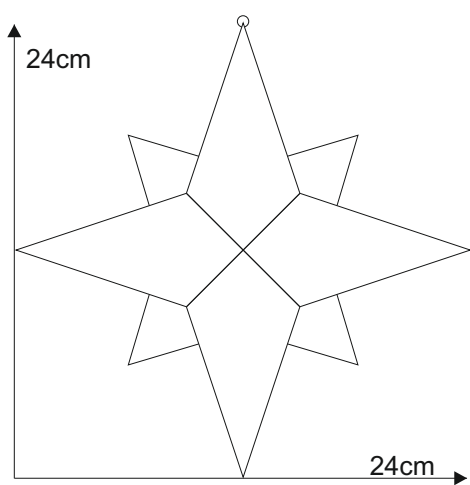

# Star 02.3

© [www.inspiration-for-glass.com](http://www.inspiration-for-glass.com)

# Star 02.3

pattern  
full size

Material:  
4 x 8529405 glue chip bevel drop  
2,4" x 4,9" / 61 x 125 mm

Example of glass selection:  
Bullseye 2123-00F

pattern  
full size

pattern  
full size