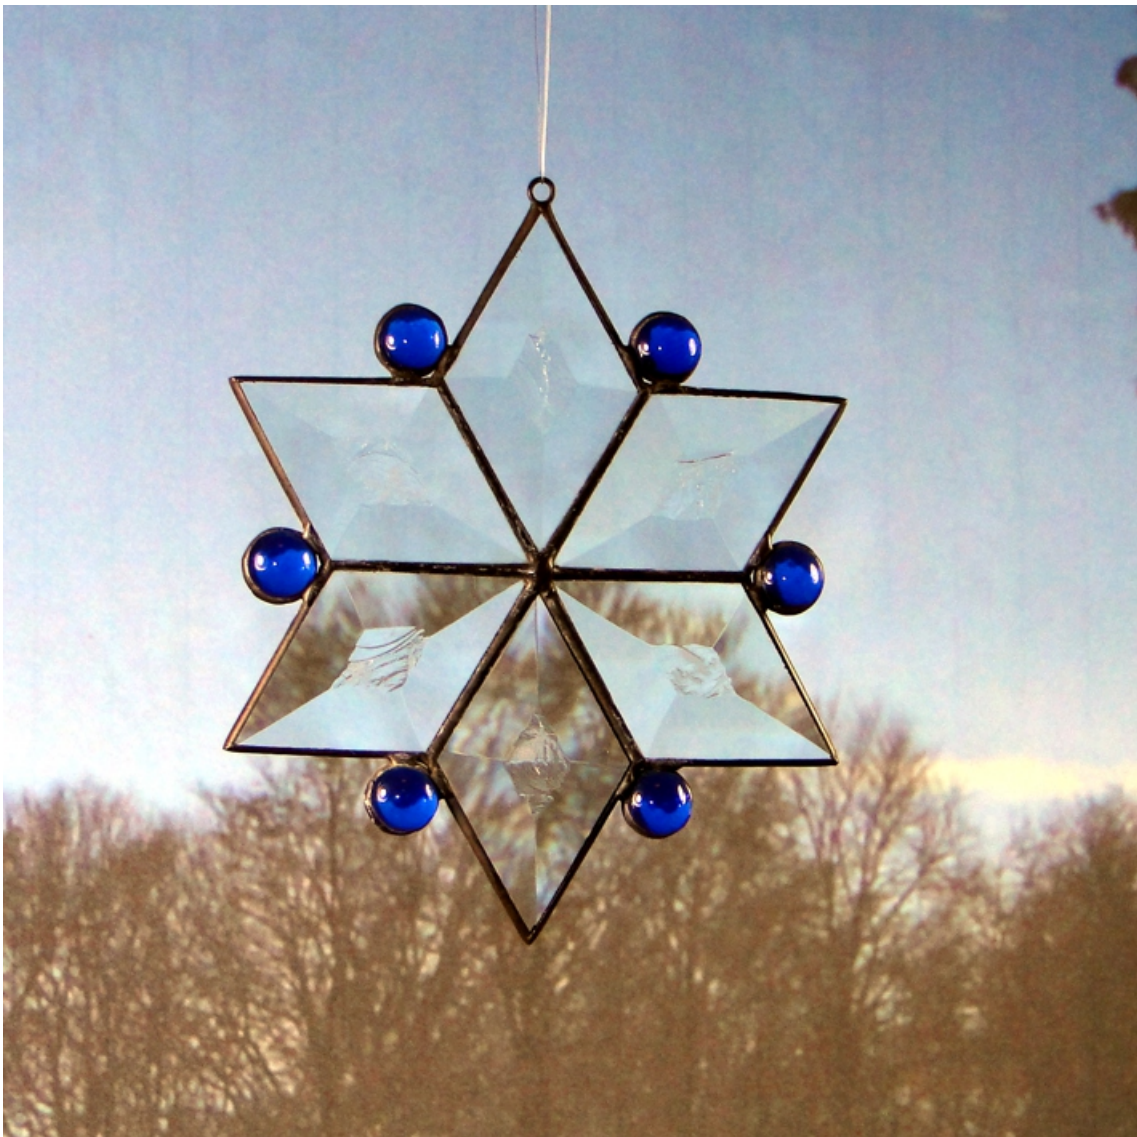

Star 03.1

© www.inspiration-for-glass.com

Star 03.1

8527203
or
8527905

Material:

- 6 x 8527203 bevel 1,5" x 2,5"
- 6 x 86105xx glass jewel 12mm
- or
- 6 x 8527905 glue chip bevel 1,5" x 2,5"
- 6 x 86105xx glass jewel 12mm

Example of glass selection:

- 6 x 8610505 glass jewel 12mm blue

pattern
full size