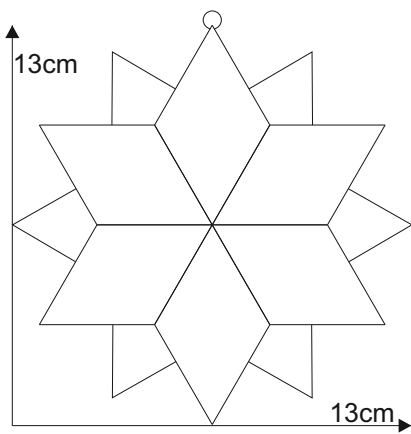

Star 03.4

Star 03.4

Material:
6 x 8527203 bevel 1,5" x 2,5"
or
6 x 8527905 glue chip bevel 1,5" x 2,5"

Example of glass selection:
Spectrum 161 RR

8527203
or
8527905

pattern
full size