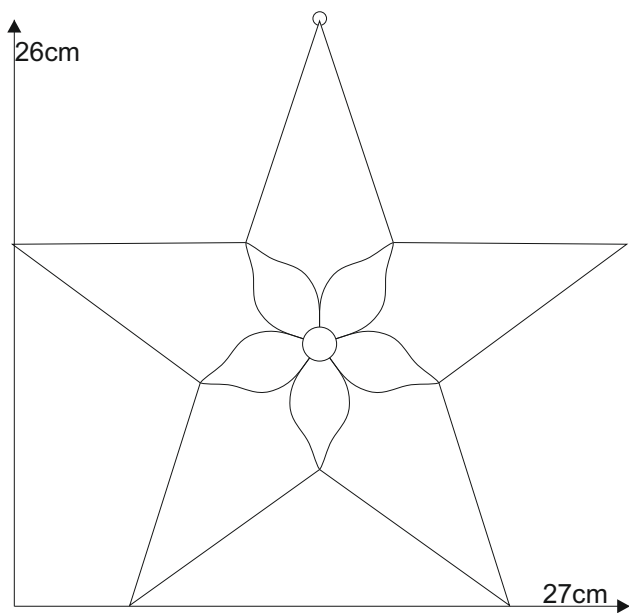

Star 10.1

© www.inspiration-for-glass.com

Star 10.1

pattern
full size

Example of glass selection:
Bullseye 2123-00F
Bullseye 2124-00F