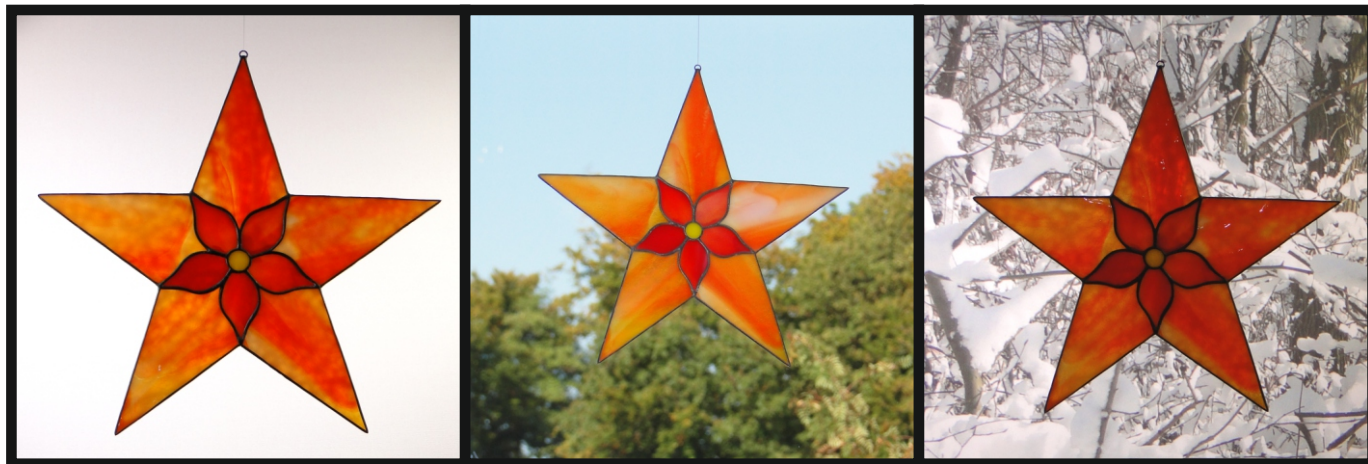

Star 10.1

© www.inspiration-for-glass.com

Star 10.1

pattern
full size

Example of glass selection:
Bullseye 2123-00F
Bullseye 2124-00F