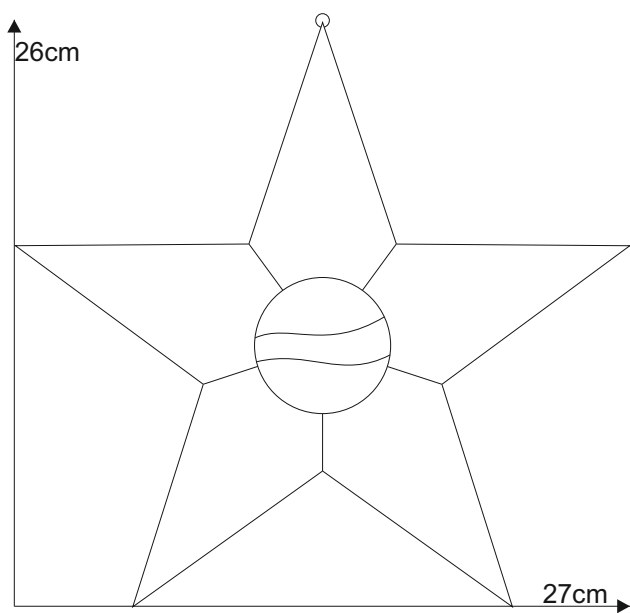

# Star 11.0

© [www.inspiration-for-glass.com](http://www.inspiration-for-glass.com)

# Star 11.0

Example of glass selection:  
Spectrum 100 K iridescent  
Spectrum 161 RR  
KristallArtGlas clear

pattern  
full size

suspension  
brass ring

pattern  
full size

pattern  
full size