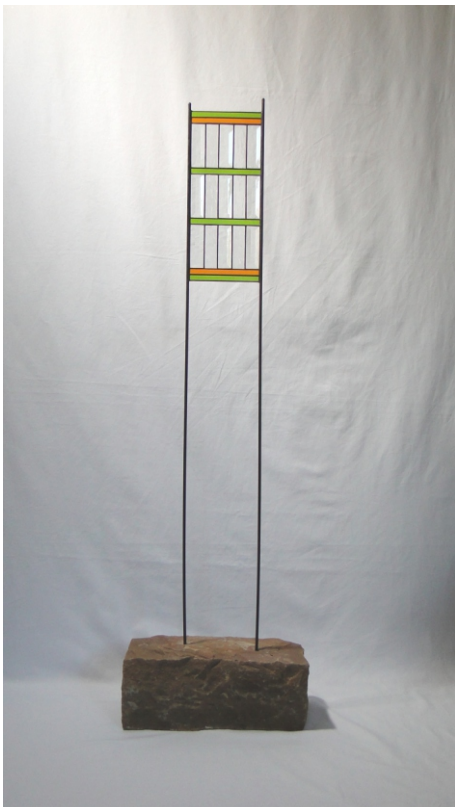

Bullseye 1426-31F		
Bullseye 1125-31F		
Spectrum 100V		Spectrum 100V
Bullseye 1426-31F		
Spectrum 100V		Spectrum 100V
Bullseye 1426-31F		
Spectrum 100V		Spectrum 100V
Bullseye 1125-31F		
Bullseye 1426-31F