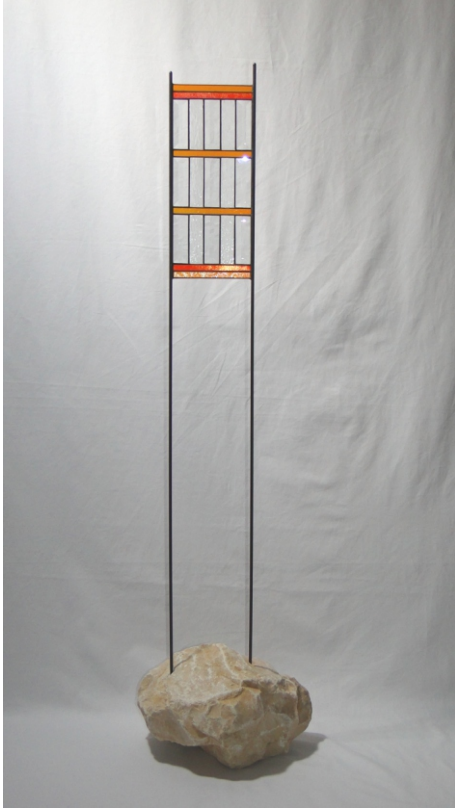

Stele - Castle

© www.inspiration-for-glass.com

Stele "castle"

pattern
full size

- list of materials:
9 pieces: 85 110 03 bevel 1" x 3"
2 pieces: 42 520 00 brass tube 5mm x 1 meter

example of glass selection:

Bullseye 1025-31F		
Bullseye 1125-31F		
Spectrum 100V		Spectrum 100V
Bullseye 1025-31F		
Spectrum 100V		Spectrum 100V
Bullseye 1025-31F		
Spectrum 100V		Spectrum 100V
Bullseye 1125-31F		
Bullseye 1025-31F		

Bullseye 1408-31F		
Bullseye 1416-31F		
Spectrum 100V		Spectrum 100V
Bullseye 1416-31F		
Spectrum 100V		Spectrum 100V
Bullseye 1416-31F		
Spectrum 100V		Spectrum 100V
Bullseye 1416-31F		
Bullseye 1408-31F		

example of glass selection:

Bullseye 1101-44F		
Bullseye 1101-44F		
Spectrum 100V		Spectrum 100V
Bullseye 1101-44F		
Spectrum 100V		Spectrum 100V
Bullseye 1101-44F		
Spectrum 100V		Spectrum 100V
Bullseye 1101-44F		
Bullseye 1101-44F		