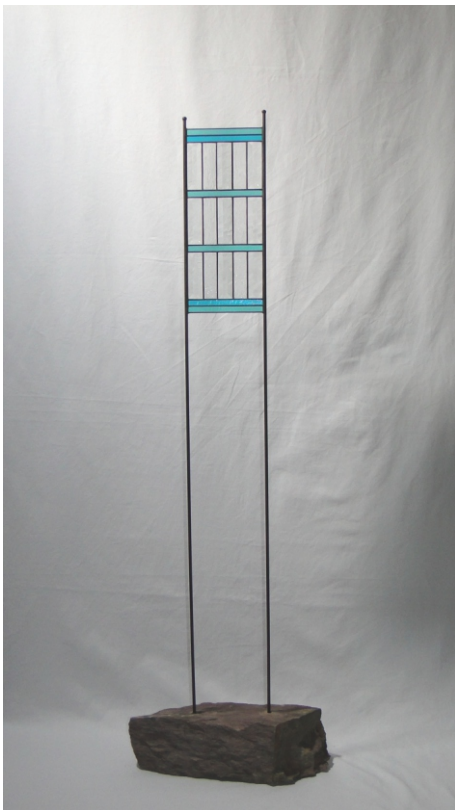

Stele - Castle

© www.inspiration-for-glass.com

Stele "castle"

pattern
full size

- list of materials:
9 pieces: 85 110 03 bevel 1" x 3"
2 pieces: 42 520 00 brass tube 5mm x 1 meter

example of glass selection:

Bullseye 1025-31F		
Bullseye 1125-31F		
Spectrum 100V		Spectrum 100V
Bullseye 1025-31F		
Spectrum 100V		Spectrum 100V
Bullseye 1025-31F		
Spectrum 100V		Spectrum 100V
Bullseye 1125-31F		
Bullseye 1025-31F		

Bullseye 1408-31F		
Bullseye 1416-31F		
Spectrum 100V		Spectrum 100V
Bullseye 1416-31F		
Spectrum 100V		Spectrum 100V
Bullseye 1416-31F		
Spectrum 100V		Spectrum 100V
Bullseye 1416-31F		
Bullseye 1408-31F		

example of glass selection:

Bullseye 1101-44F		
Bullseye 1101-44F		
Spectrum 100V		Spectrum 100V
Bullseye 1101-44F		
Spectrum 100V		Spectrum 100V
Bullseye 1101-44F		
Spectrum 100V		Spectrum 100V
Bullseye 1101-44F		
Bullseye 1101-44F		