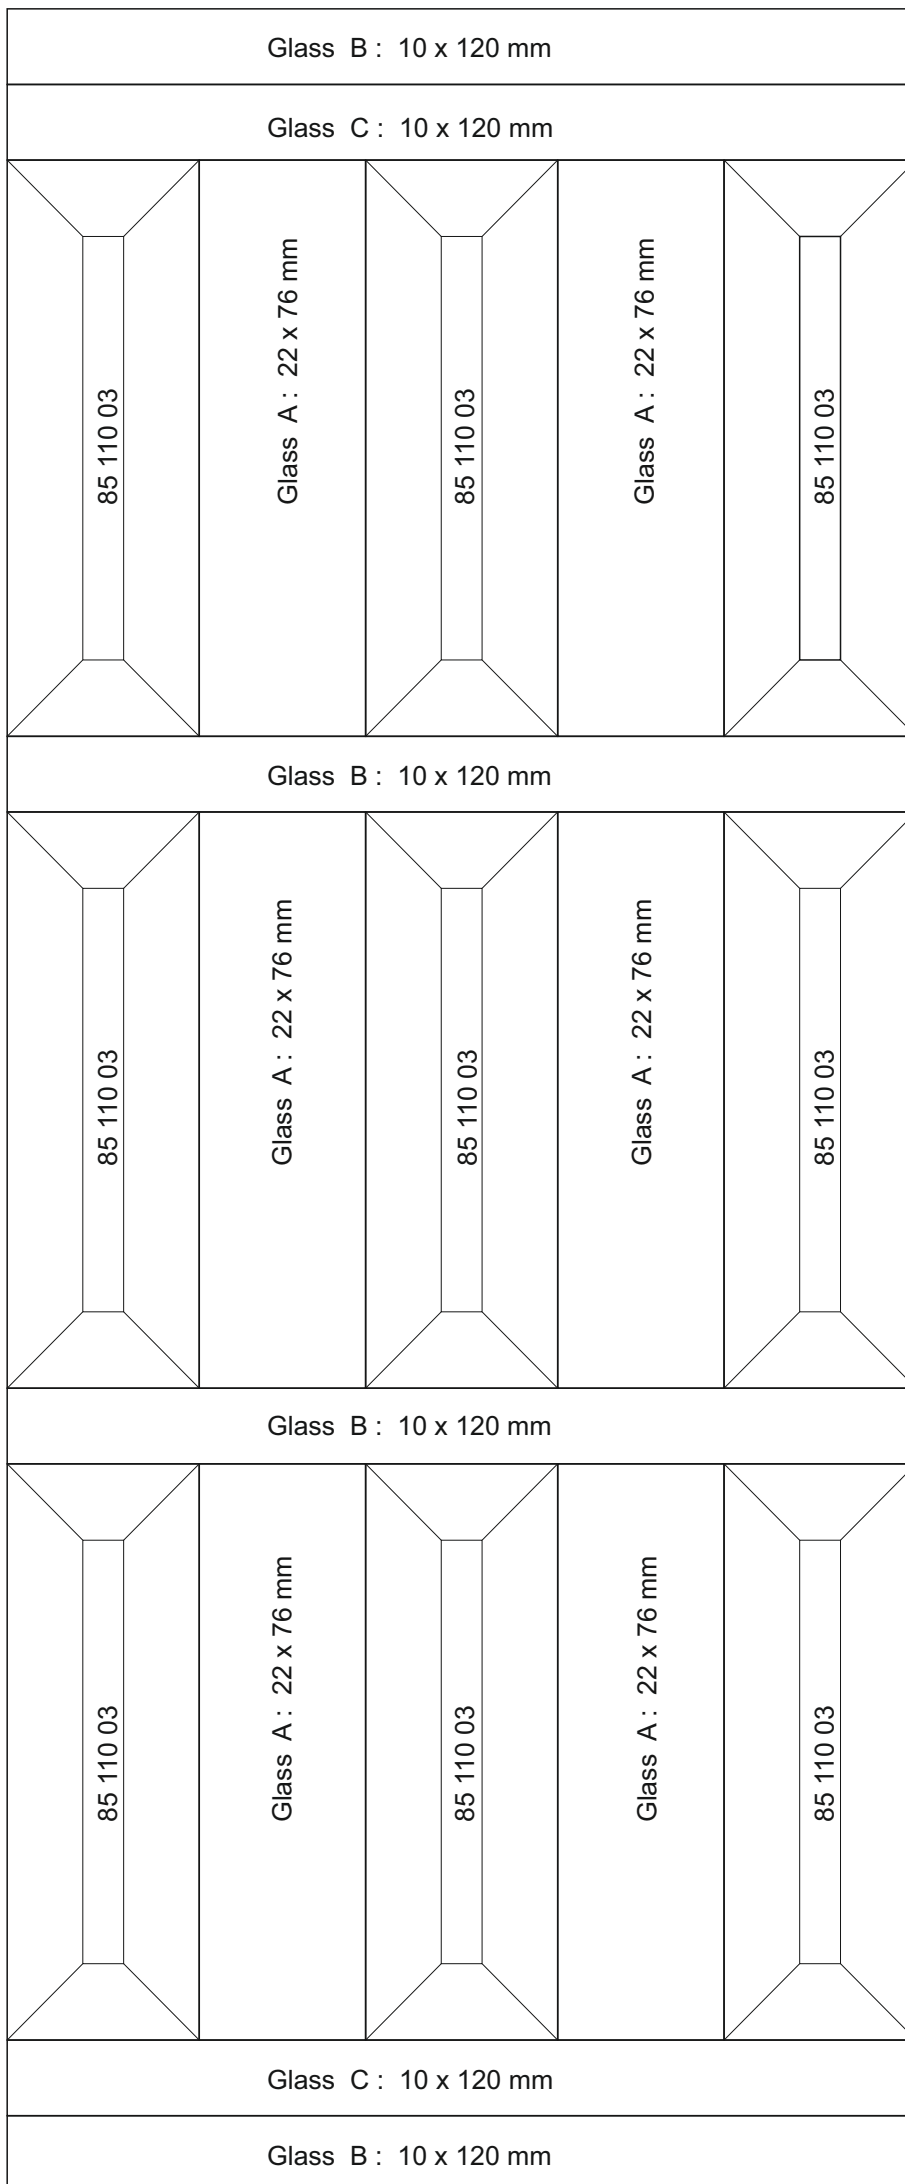

Stele - Castle

© www.inspiration-for-glass.com

Stele "castle"

pattern
full size

- list of materials:
9 pieces: 85 110 03 bevel 1" x 3"
2 pieces: 42 520 00 brass tube 5mm x 1 meter

example of glass selection:

Bullseye 1025-31F		
Bullseye 1125-31F		
Spectrum 100V		Spectrum 100V
Bullseye 1025-31F		
Spectrum 100V		Spectrum 100V
Bullseye 1025-31F		
Spectrum 100V		Spectrum 100V
Bullseye 1125-31F		
Bullseye 1025-31F		