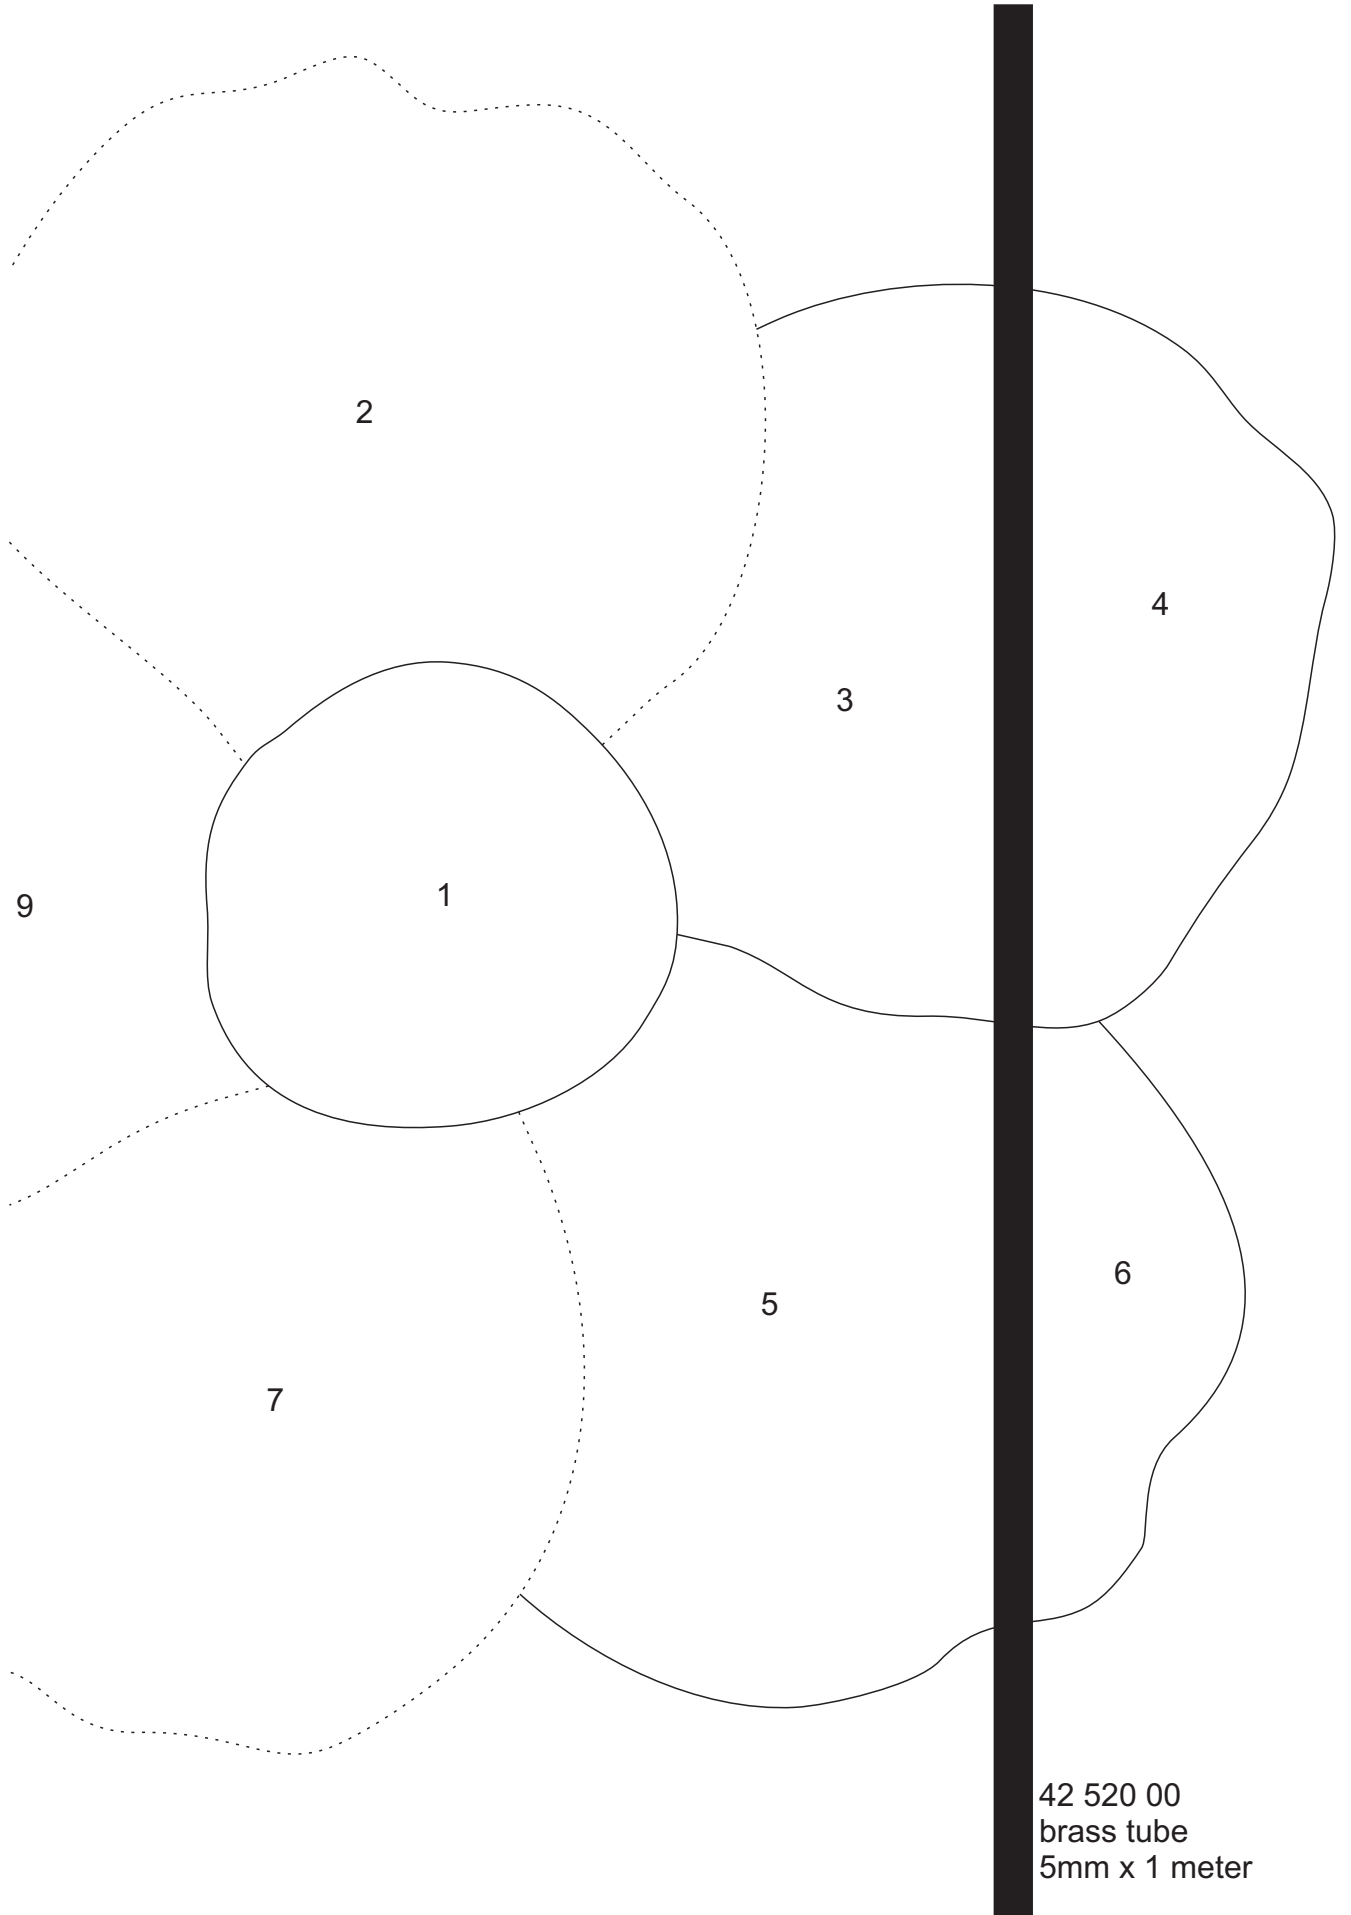

Stele "flora"

pattern
full size

42 520 00
brass tube
5mm x 1 meter

pattern
full size

42 520 00
brass tube
5mm x 1 meter

example of glass selection:

© www.inspiration-for-glass.com

petals: Uroboros 00-621
center: Uroboros 00-361

petals: Uroboros 65-542
center: Uroboros 65-951

petals: Uroboros 00-361
center: Uroboros 65-05

petals: Uroboros 00-60
center: Uroboros 00-05

example of glass selection:

© www.inspiration-for-glass.com

petals: Uroboros 65-48
center: Uroboros 65-05