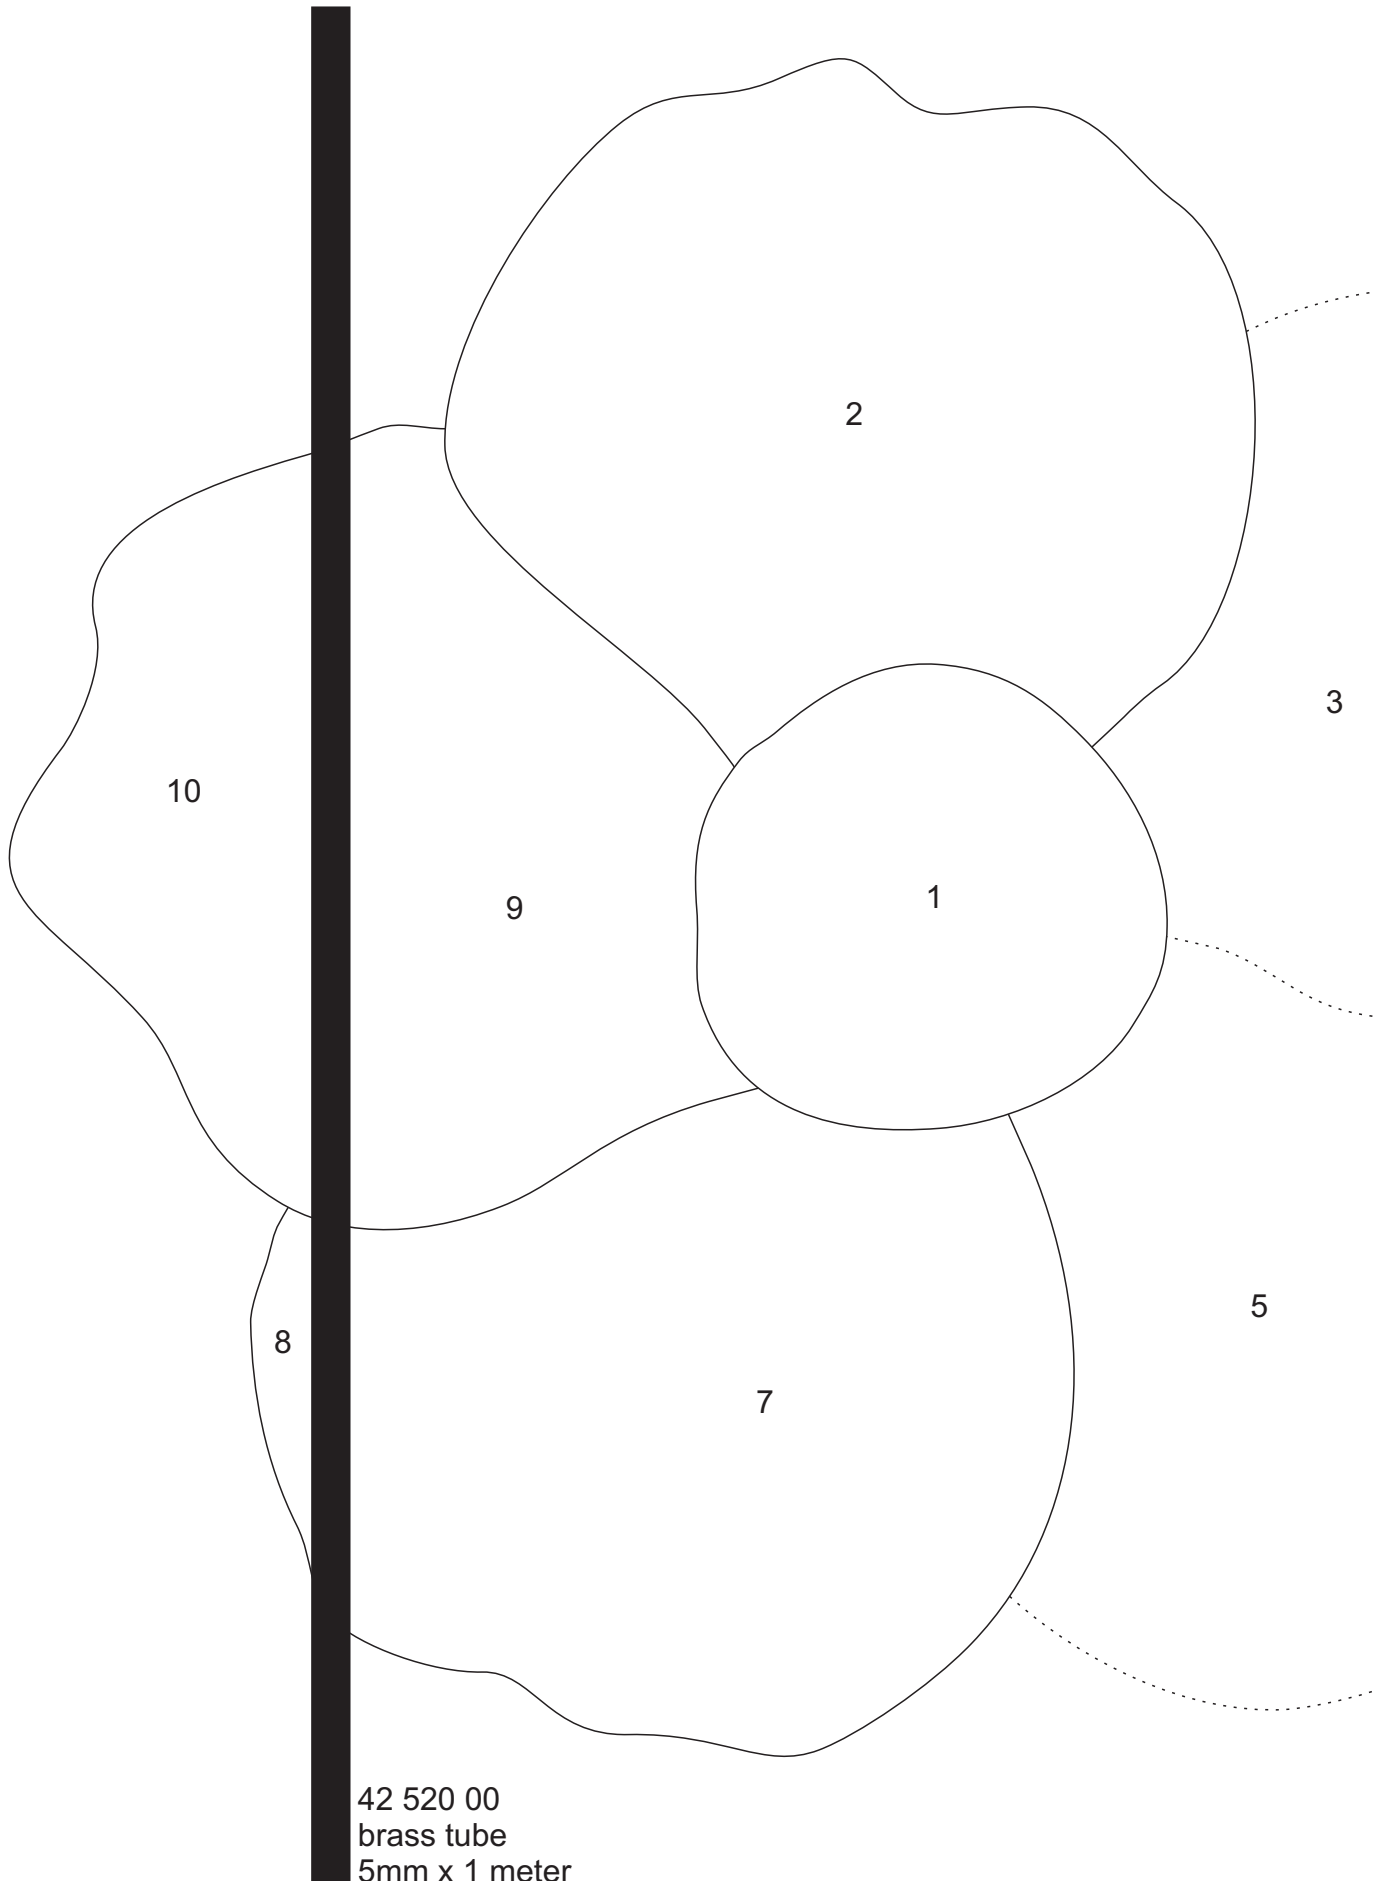

Stele "flora"

pattern
full size

42 520 00
brass tube
5mm x 1 meter

pattern
full size

42 520 00
brass tube
5mm x 1 meter

example of glass selection:

© www.inspiration-for-glass.com

petals: Uroboros 00-621
center: Uroboros 00-361

petals: Uroboros 65-542
center: Uroboros 65-951

petals: Uroboros 00-361
center: Uroboros 65-05

petals: Uroboros 00-60
center: Uroboros 00-05

example of glass selection:

© www.inspiration-for-glass.com

petals: Uroboros 65-48
center: Uroboros 65-05