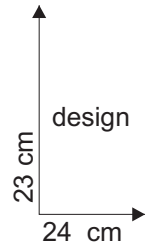

Stele "flora"

pattern
full size

42 520 00
brass tube
5mm x 1 meter

pattern
full size

42 520 00
brass tube
5mm x 1 meter

example of glass selection:

© www.inspiration-for-glass.com

petals: Uroboros 00-621
center: Uroboros 00-361