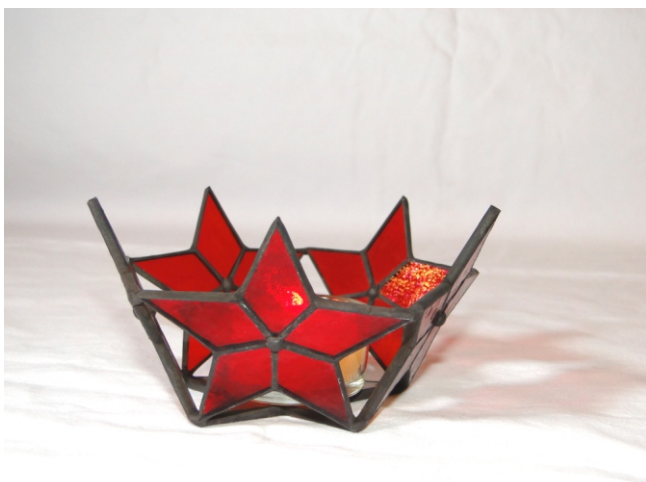

Tea Light - Star Circle

© www.inspiration-for-glass.com

Party Light Candle holder Star Circle

Party Light Candle holder Star Circle
Diameter 11,5 cm, Hight 6 cm

Material list:

6 stars, connected at the corners.

It is important to put the candle in a clear glass holder (8698008), without the aluminum or plastic fitting.
This way you will get a greater effect from the candle light.

pattern in original size

Party Light Candle holder Star circle - examples glass selection

star bevels from bevel set 8561001

Dichroic Spectrum 100 GG Rainbow (3531620)

Bullseye 1437-31F pale amber iridescent

Bullseye 1320-31F warm yellow iridescent

Bullseye 1122-31F red iridescent

Decorate the center of the stars outside and inside with a small drop of solder.