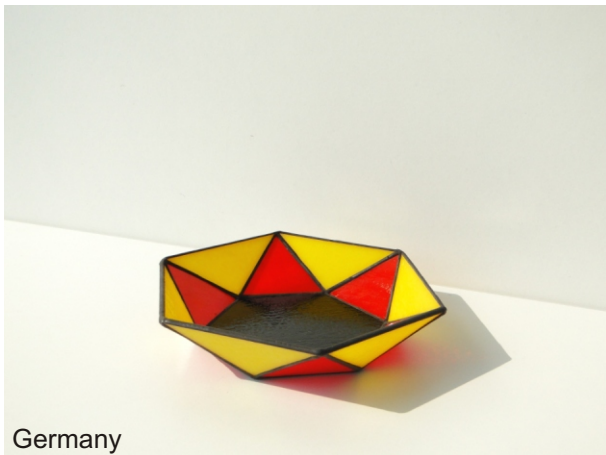

Bowl "Favorite"

Bowl "Favorite" diameter approx. 16 - 20 cm (6 - 8")

Suitable the Football World Championship, also of course to other festivities or simply from a cultural affinity:

The glass bowl in national colors

pattern in original size

Choosing the outer side pattern you define the form of the bowl - from more closed to very flat.

Brasil

Material shown in example:

Bullseye 0164-30F
Bullseye 0126-30F
Bullseye 0220-30F