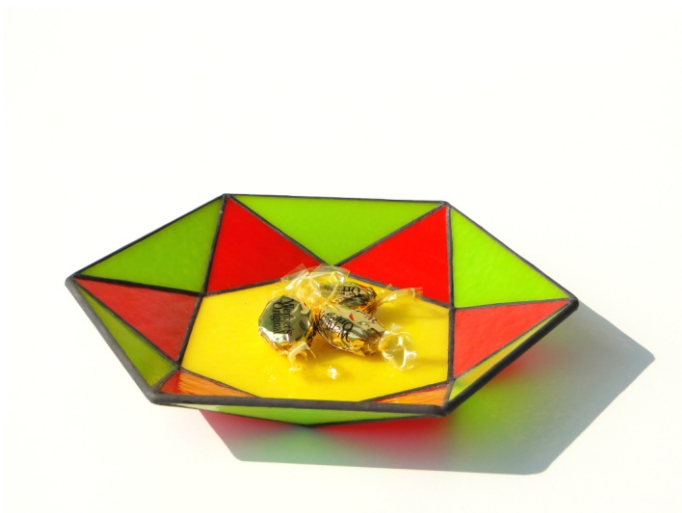

Bowl "Favorite"

Bowl "Favorite" diameter approx. 16 - 20 cm (6 - 8")

Suitable the Football World Championship, also of course to other festivities or simply from a cultural affinity:

The glass bowl in national colors

pattern in original size

Choosing the outer side pattern you define the form of the bowl - from more closed to very flat.

Brasil

Material shown in example:

Bullseye 0164-30F
Bullseye 0126-30F
Bullseye 0220-30F