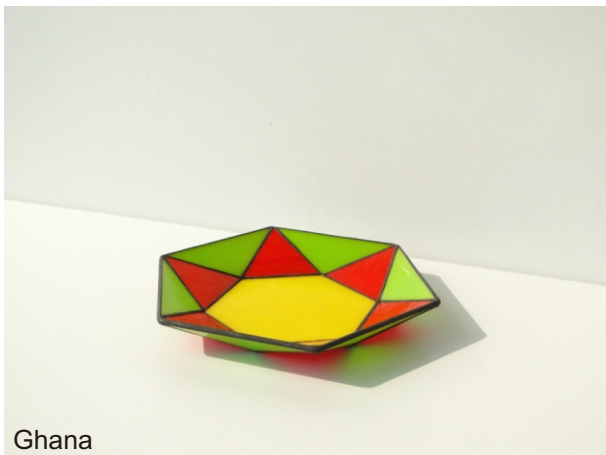

Material shown in example:

Bullseye 0220-30F
Bullseye 0024-30F
Bullseye 0126-30F