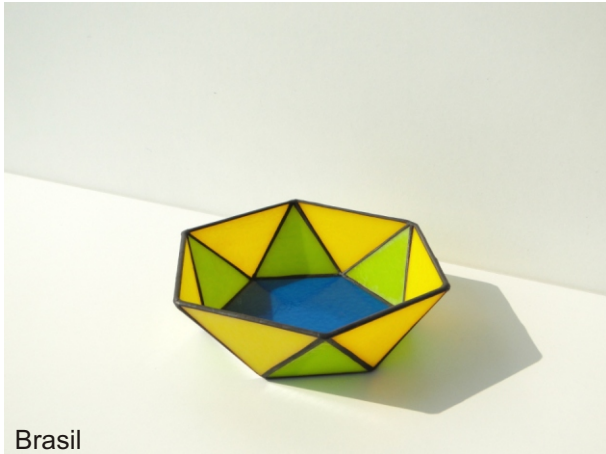

Bowl "Favorite"

Bowl "Favorite" diameter approx. 16 - 20 cm (6 - 8")

Suitable the Football World Championship, also of course to other festivities or simply from a cultural affinity:

The glass bowl in national colors

pattern in original size

Choosing the outer side pattern you define the form of the bowl - from more closed to very flat.

Brasil

Material shown in example:

Bullseye 0164-30F
Bullseye 0126-30F
Bullseye 0220-30F

Germany

Material shown in example:

Bullseye 0100-30F
Bullseye 002430F
Bullseye 0220-30F

Ghana

Material shown in example:

Bullseye 0220-30F
Bullseye 0024-30F
Bullseye 0126-30F

Philippines

Material shown in example: