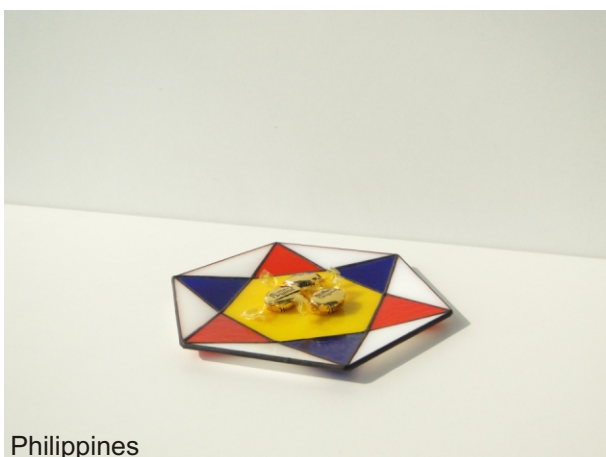

Bowl "Favorite"

Bowl "Favorite" diameter approx. 16 - 20 cm (6 - 8")

Suitable the Football World Championship, also of course to other festivities or simply from a cultural affinity:

The glass bowl in national colors

pattern in original size

Choosing the outer side pattern you define the form of the bowl - from more closed to very flat.

Brasil

Material shown in example:

Bullseye 0164-30F
Bullseye 0126-30F
Bullseye 0220-30F

Germany

Material shown in example:

Bullseye 0100-30F
Bullseye 002430F
Bullseye 0220-30F

Ghana

Material shown in example:

Bullseye 0220-30F
Bullseye 0024-30F
Bullseye 0126-30F

Philippines

Material shown in example: