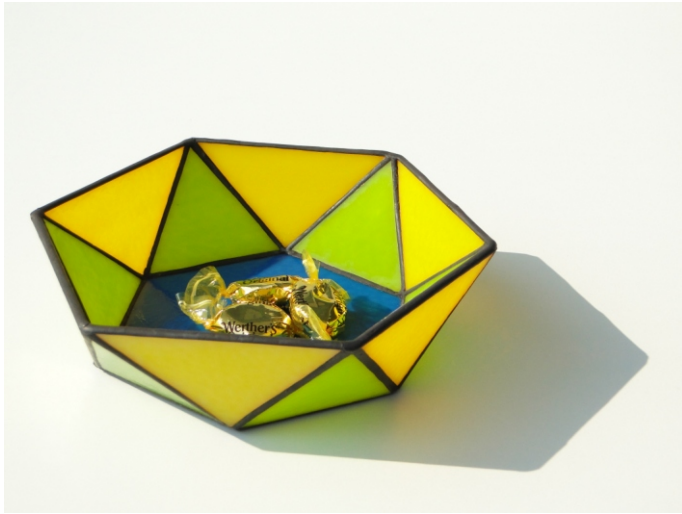

Bowl "Favorite"

Bowl "Favorite" diameter approx. 16 - 20 cm (6 - 8")

Suitable the Football World Championship, also of course to other festivities or simply from a cultural affinity:

The glass bowl in national colors

pattern in original size

Choosing the outer side pattern you define the form of the bowl - from more closed to very flat.

Brasil

Material shown in example:

Bullseye 0164-30F
Bullseye 0126-30F
Bullseye 0220-30F