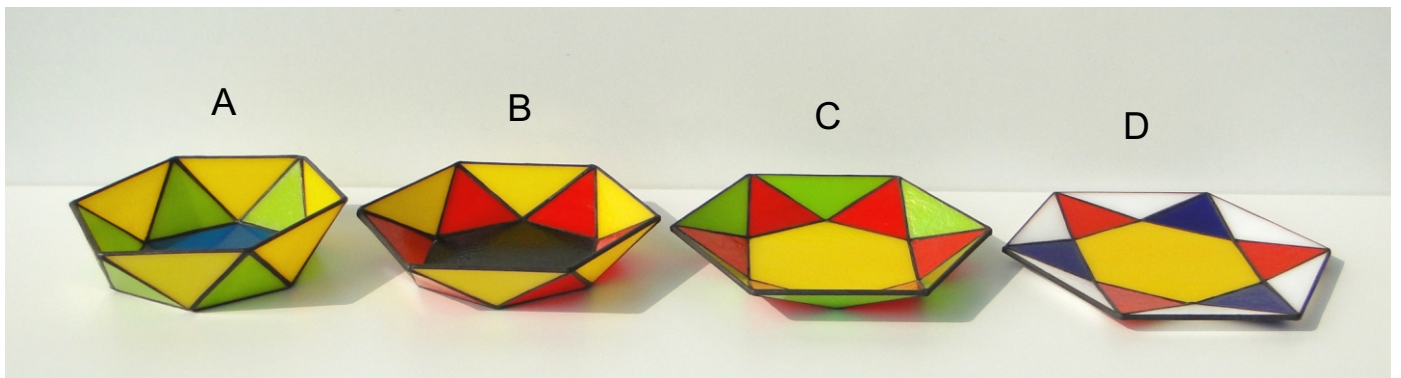

Bowl "Favorite"

Bowl "Favorite" diameter approx. 16 - 20 cm (6 - 8")

Suitable the Football World Championship, also of course to other festivities or simply from a cultural affinity:

The glass bowl in national colors

pattern in original size

Choosing the outer side pattern you define the form of the bowl - from more closed to very flat.

Brasil

Material shown in example:

Bullseye 0164-30F
Bullseye 0126-30F
Bullseye 0220-30F