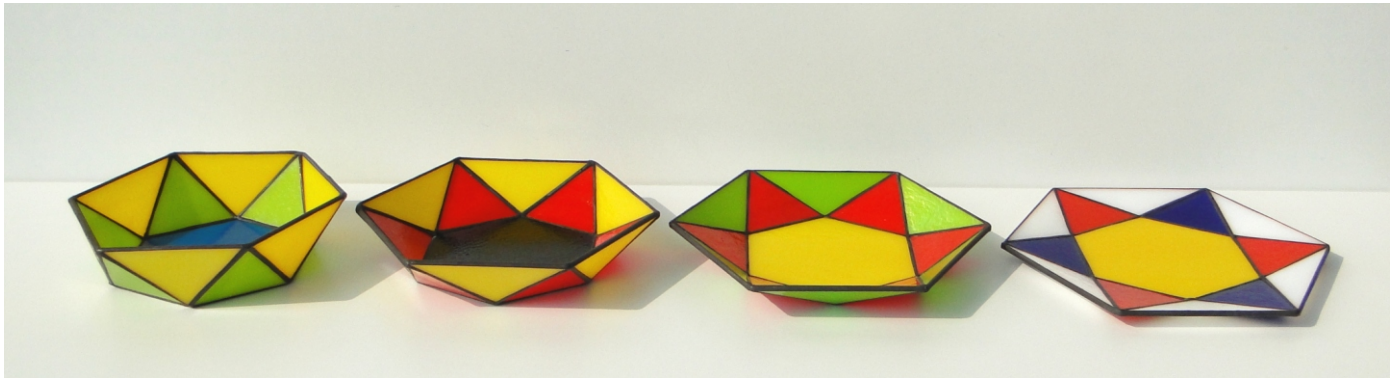

Bowl "Favorite"

Bowl "Favorite" diameter approx. 16 - 20 cm (6 - 8")

Suitable the Football World Championship, also of course to other festivities or simply from a cultural affinity:

The glass bowl in national colors

pattern in original size

Choosing the outer side pattern you define the form of the bowl - from more closed to very flat.

Brasil

Material shown in example:

Bullseye 0164-30F
Bullseye 0126-30F
Bullseye 0220-30F