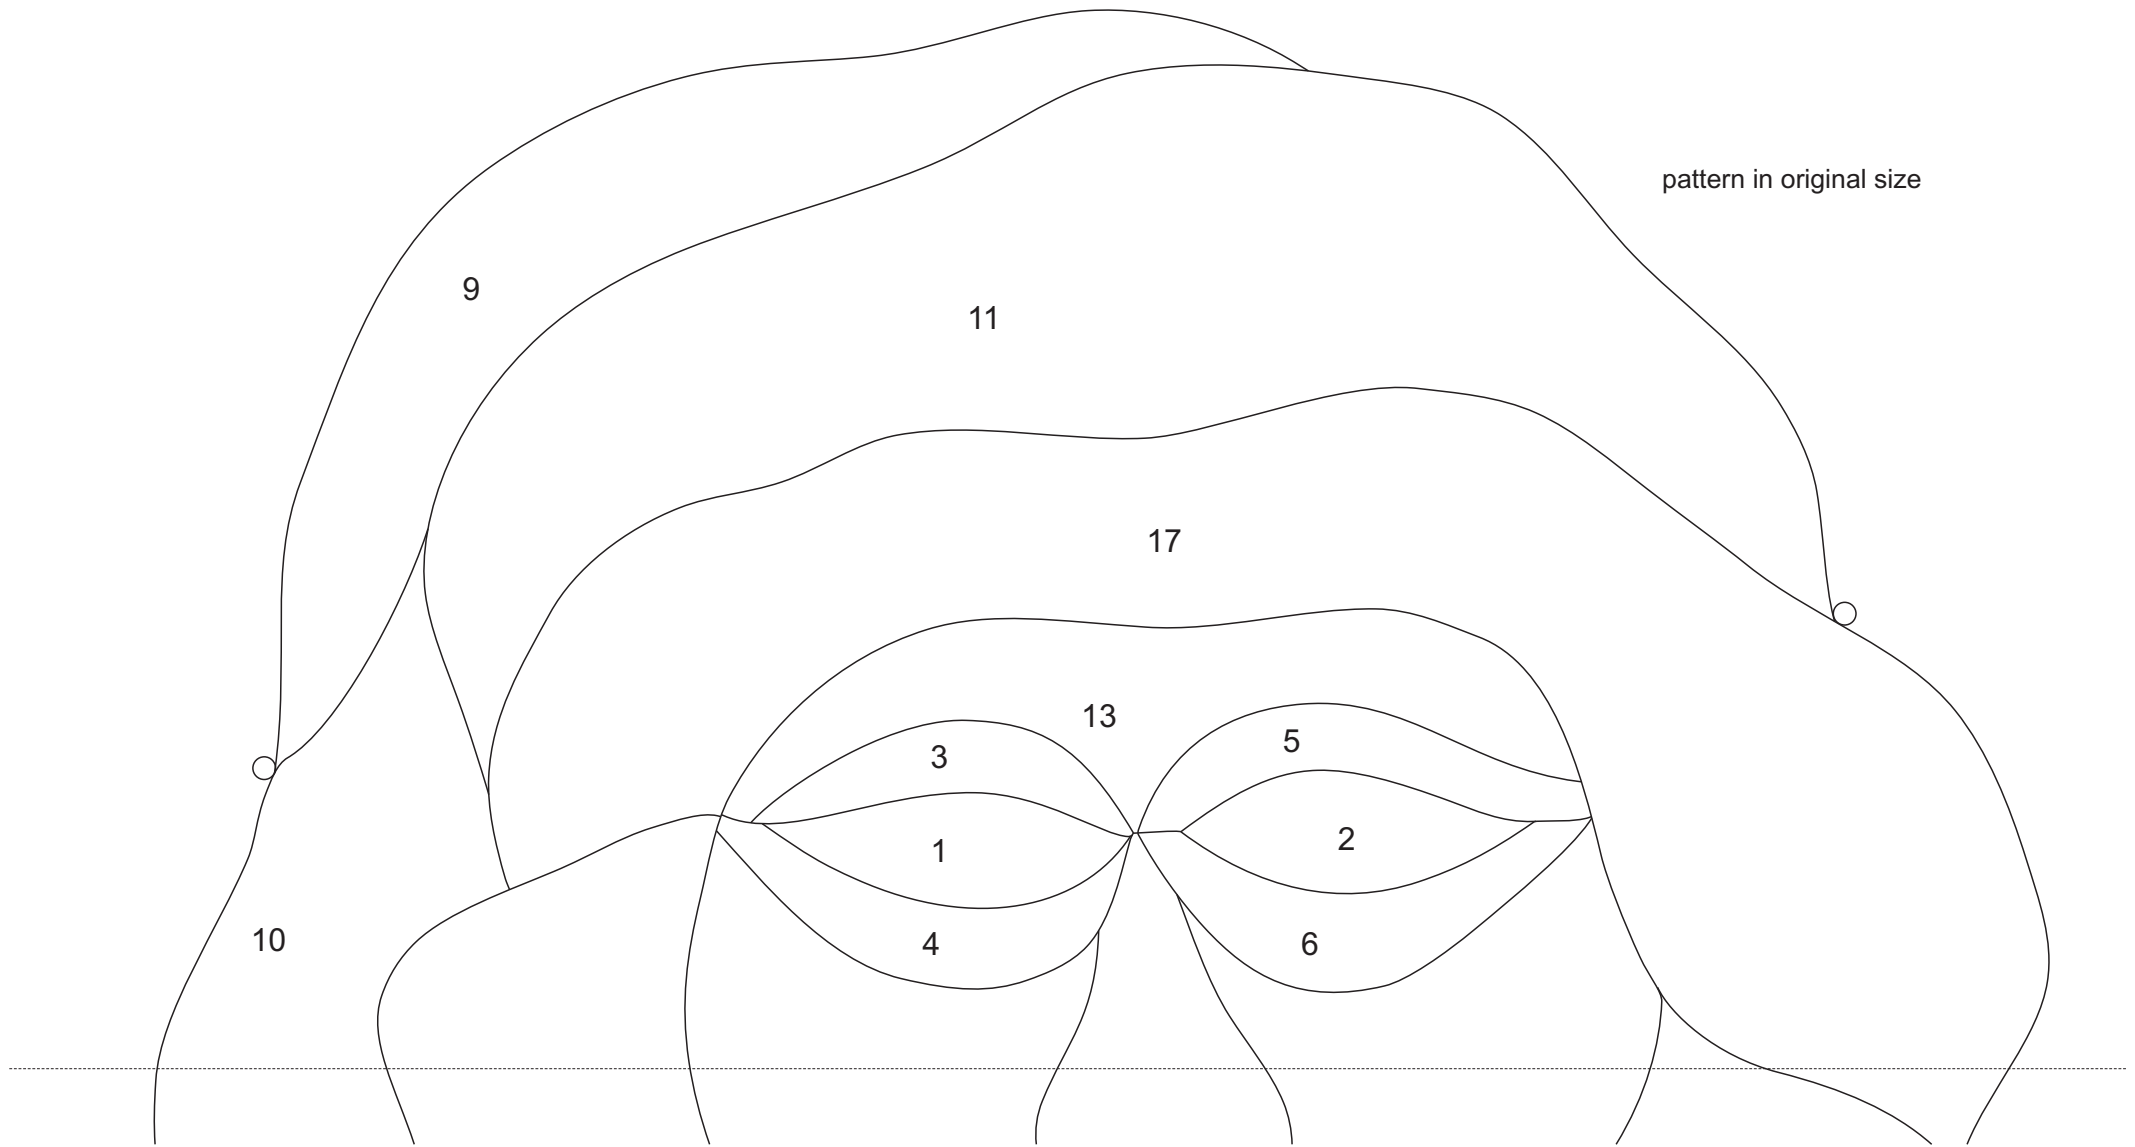

Santa Claus

“ Santa Claus “ approx. 26 x 28 cm (10" x 11")

pattern in original size

Glass selection example:

piece	Glass selection from original
1 - 2	Spectrum Glass 337-2
3 - 6	Spectrum Glass 3391
7 - 10	Spectrum Glass 357-1
11 - 12	Spectrum Glass 307
13 - 16	Spectrum Glass 891-81
17 - 21	Spectrum Glass 308