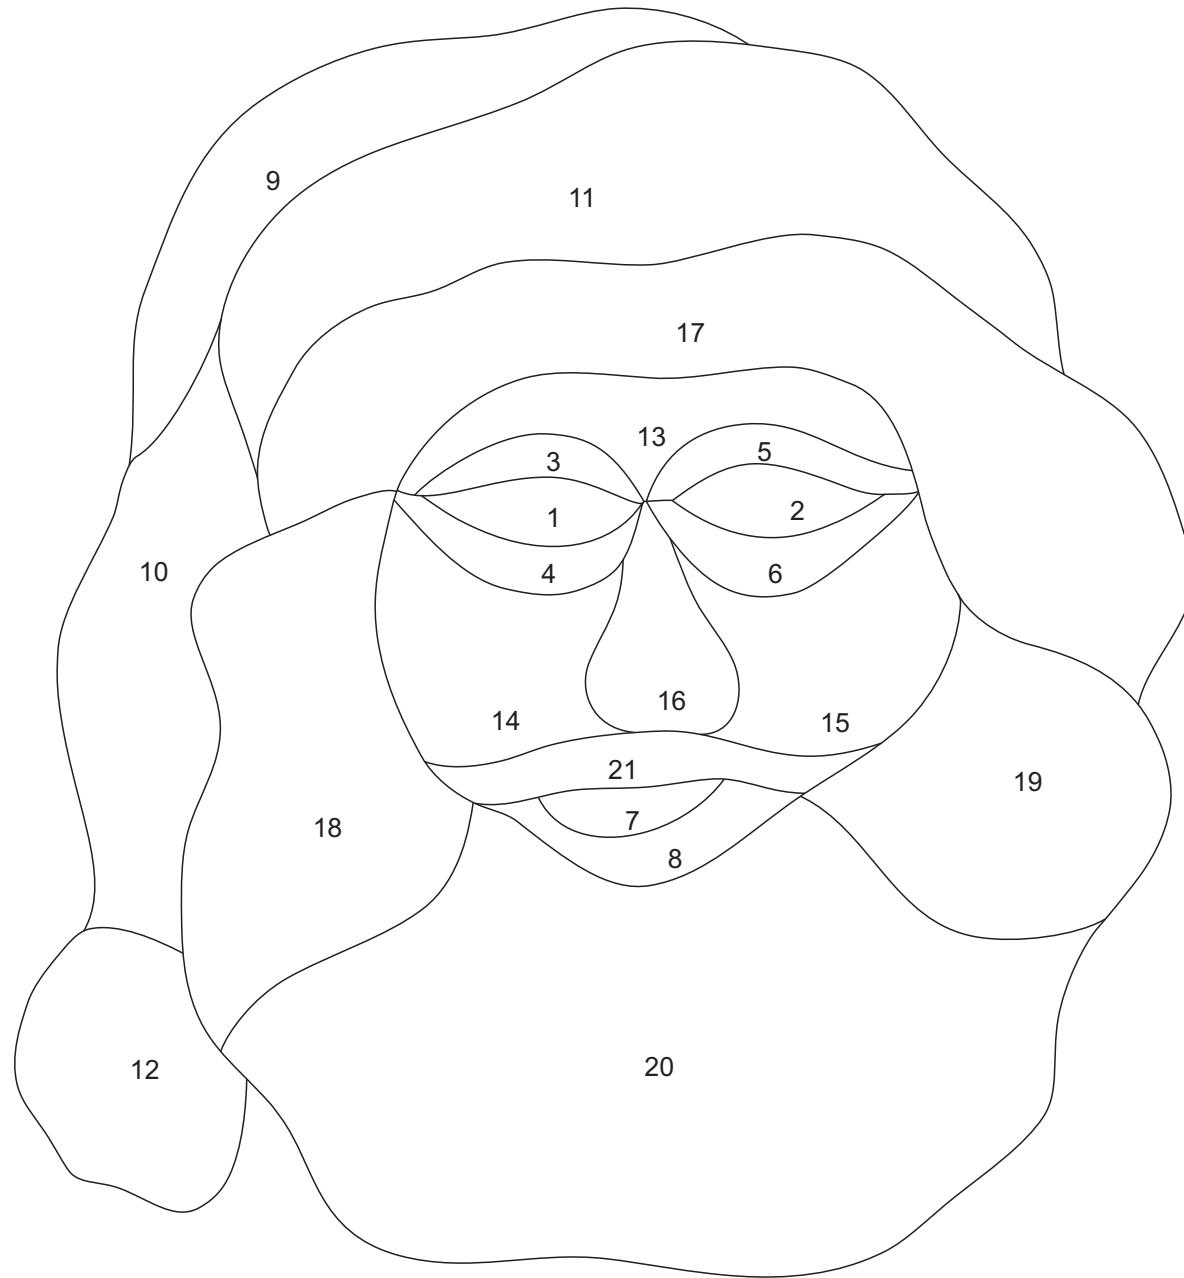

Santa Claus

“ Santa Claus “ approx. 26 x 28 cm (10" x 11")

pattern in original size

Glass selection example:

piece	Glass selection from original
1 - 2	Spectrum Glass 337-2
3 - 6	Spectrum Glass 3391
7 - 10	Spectrum Glass 357-1
11 - 12	Spectrum Glass 307
13 - 16	Spectrum Glass 891-81
17 - 21	Spectrum Glass 308