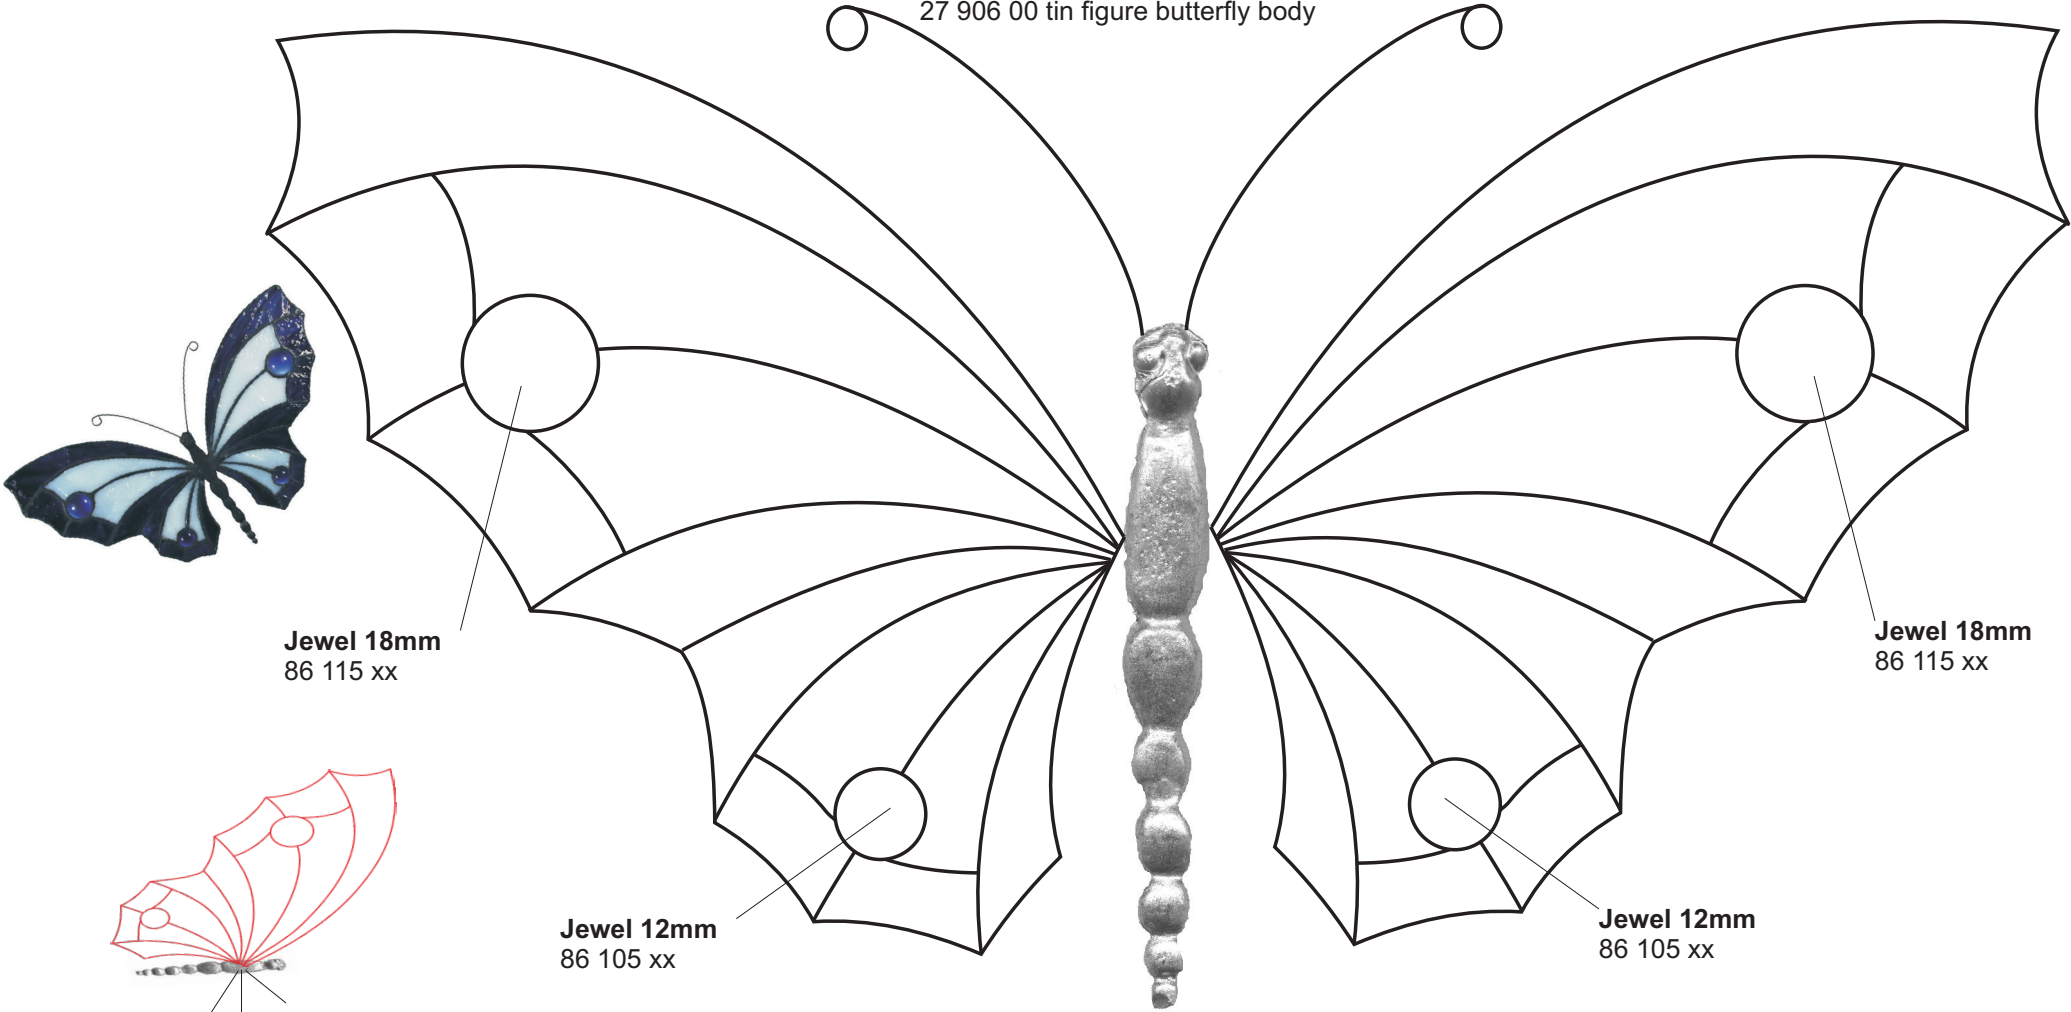

Pattern
wingspan 23 cm

27 906 00 tin figure butterfly body

Jewel 18mm
86 115 xx

Jewel 18mm
86 115 xx

Jewel 12mm
86 105 xx

Jewel 12mm
86 105 xx

Sitting with bent wings