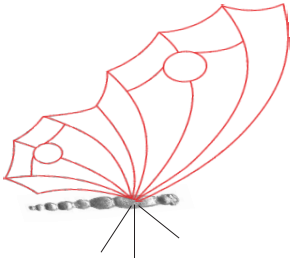

Pattern
wingspan 23 cm

27 906 00 tin figure butterfly body

Jewel 18mm
86 115 xx

Jewel 18mm
86 115 xx

Jewel 12mm
86 105 xx

Jewel 12mm
86 105 xx

Sitting with bent wings