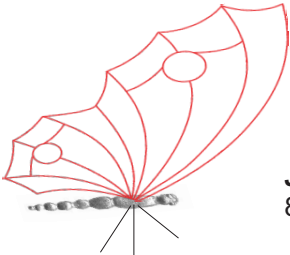

Pattern
wingspan 29 cm

27 906 00 tin figure Butterfly body

Jewel 25mm
86 120 xx

Jewel 25mm
86 120 xx

Jewel 15 mm
86 110 xx

Jewel 15 mm
86 110 xx

Sitting with bent wings