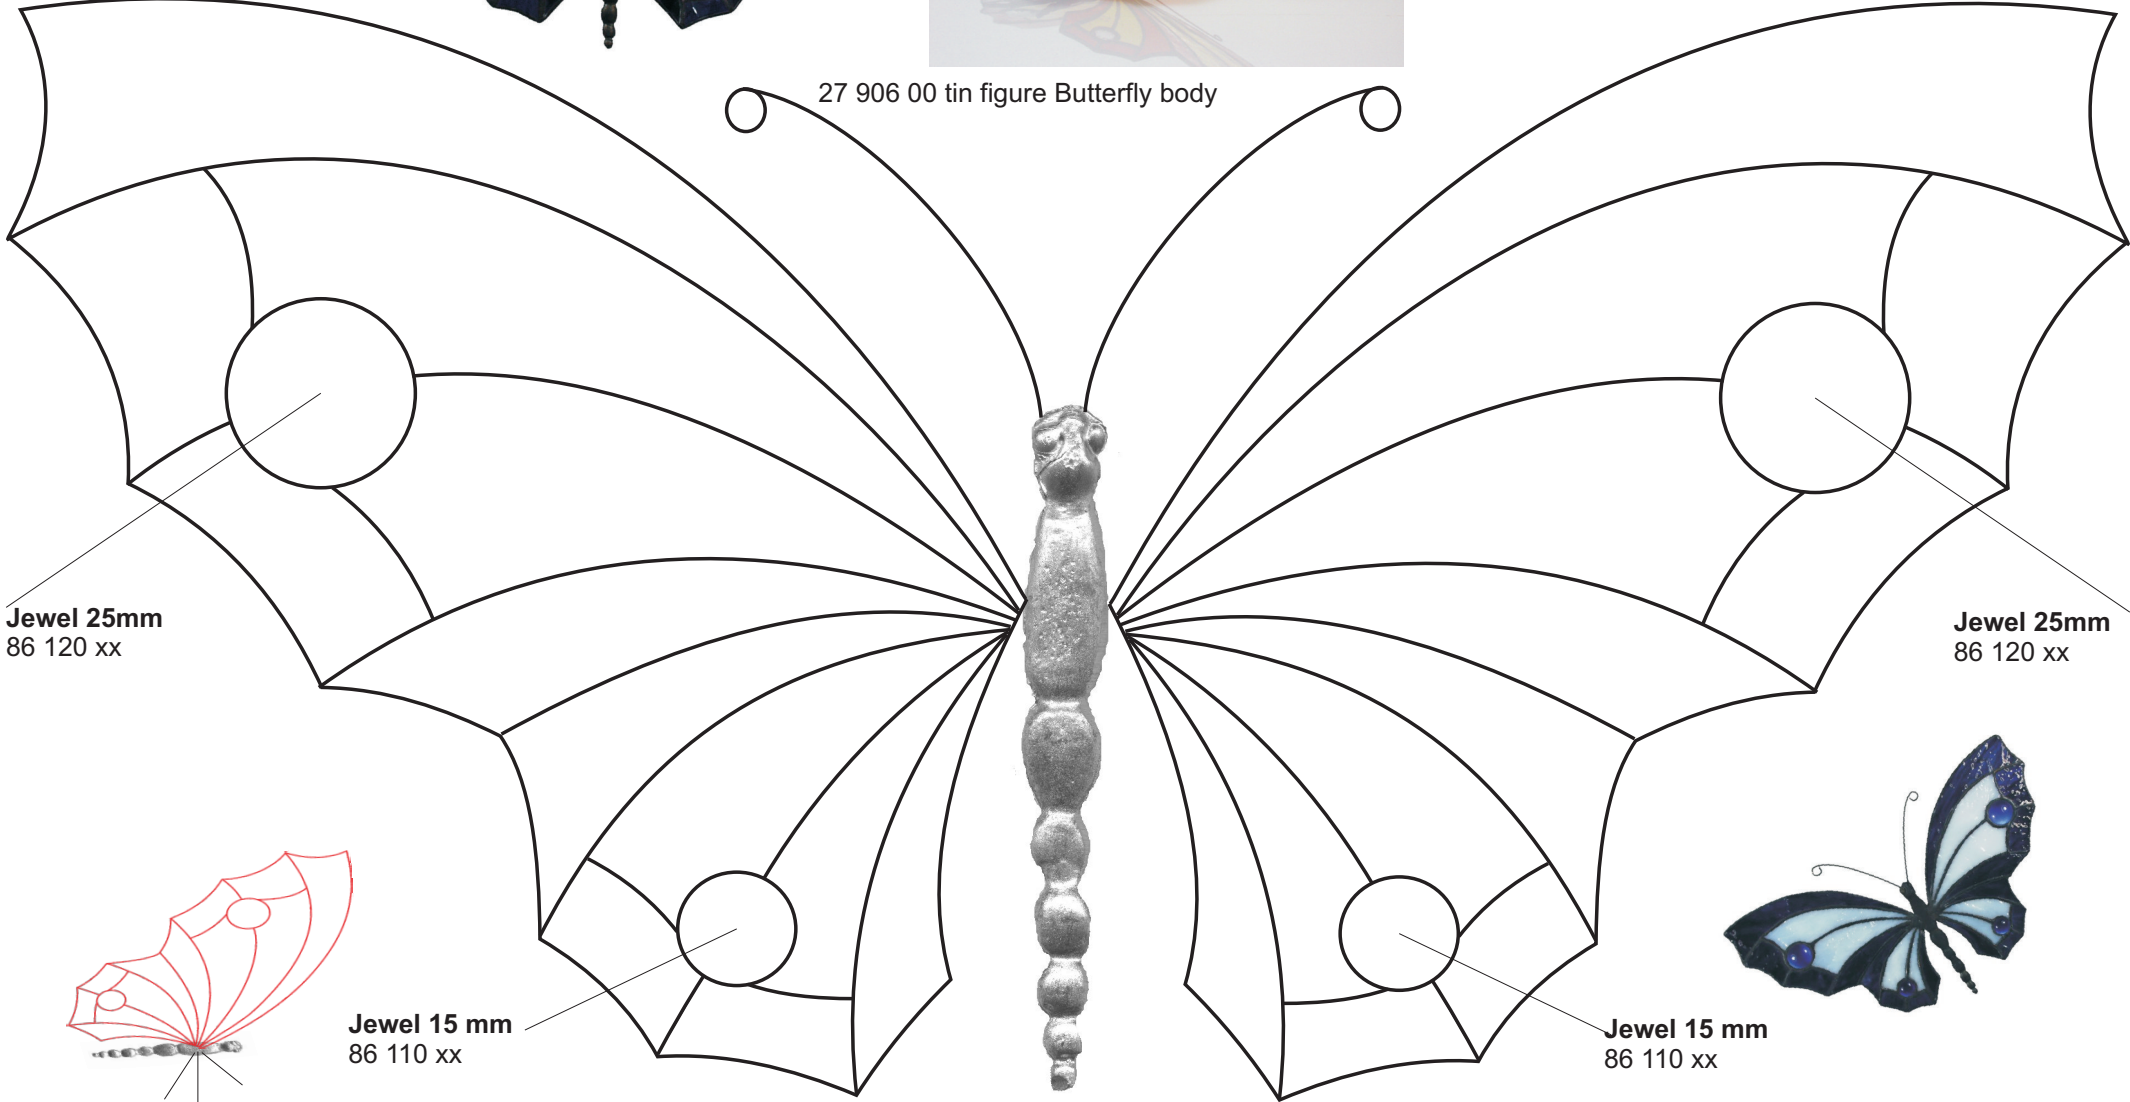

Pattern
wingspan 29 cm

27 906 00 tin figure Butterfly body

Jewel 25mm
86 120 xx

Jewel 25mm
86 120 xx

Jewel 15 mm
86 110 xx

Jewel 15 mm
86 110 xx

Sitting with bent wings