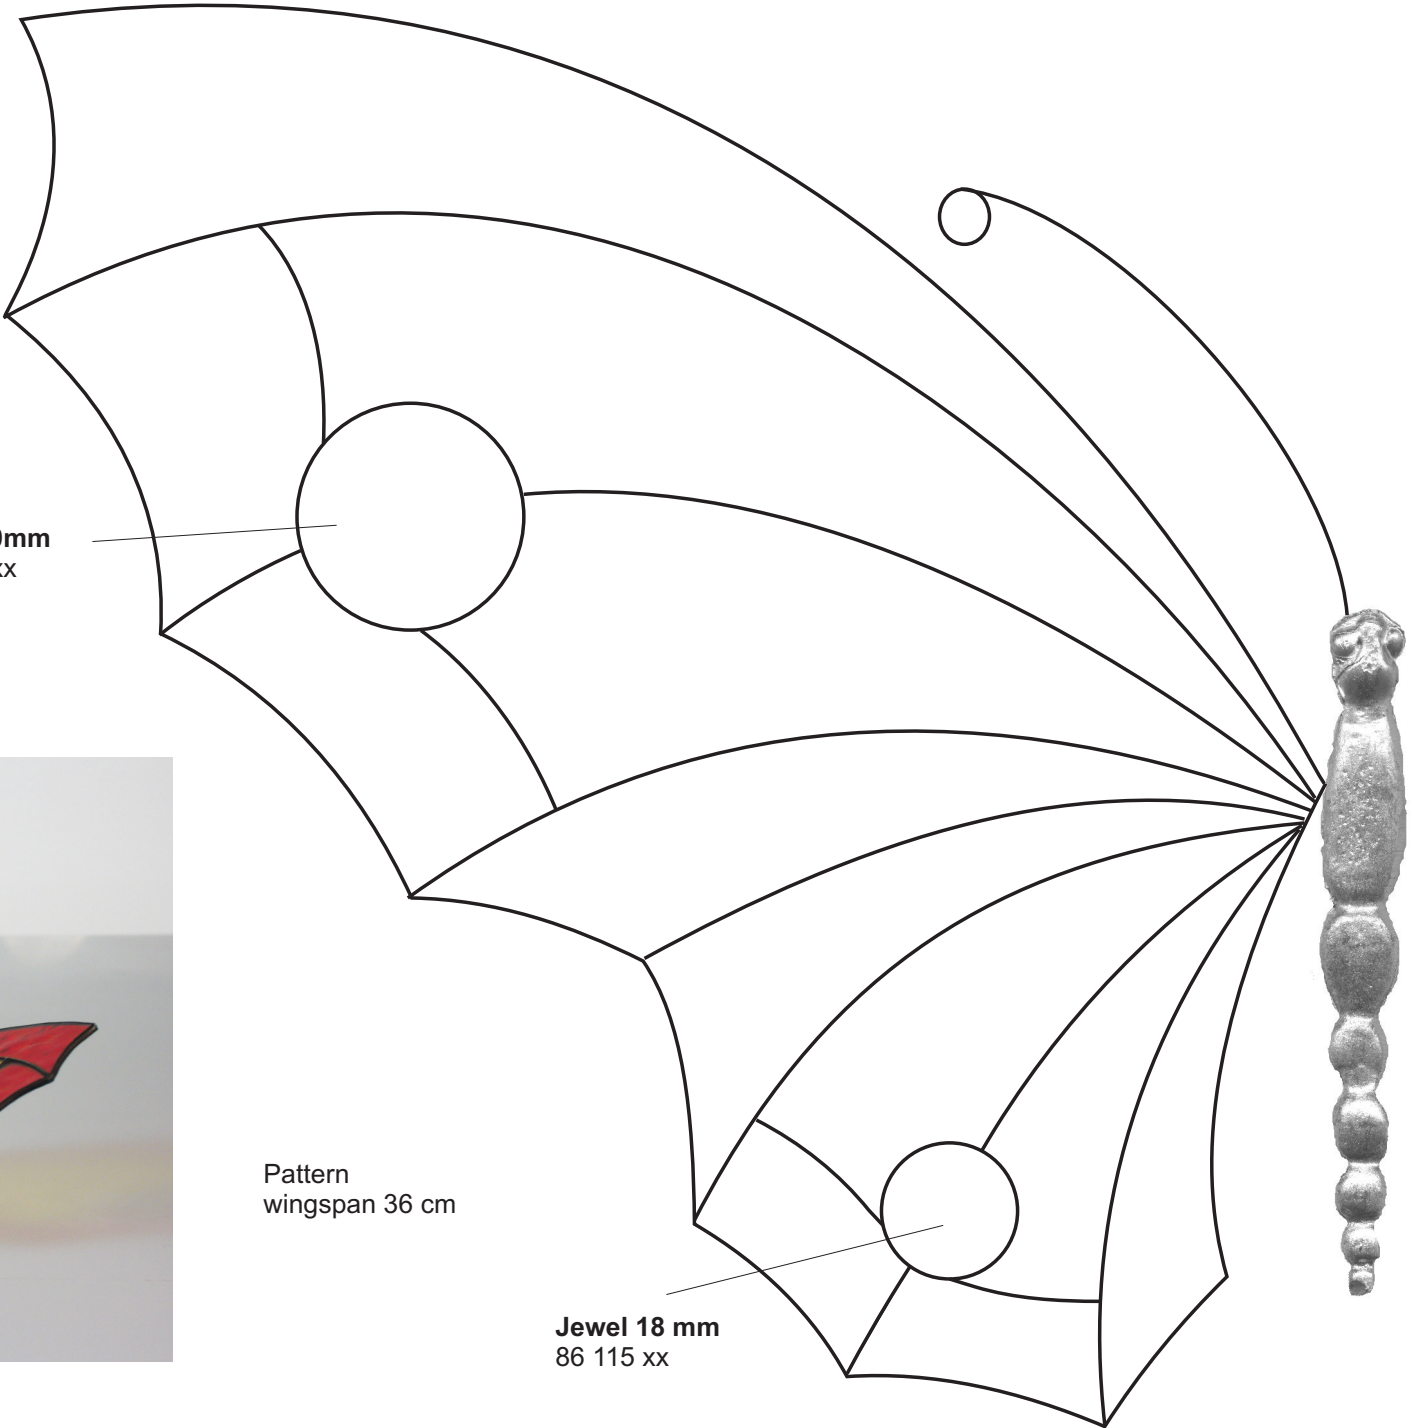

Jewel 30mm
86 125 xx

Pattern
wingspan 36 cm

Jewel 18 mm
86 115 xx

27 906 00 tin figure Butterfly body