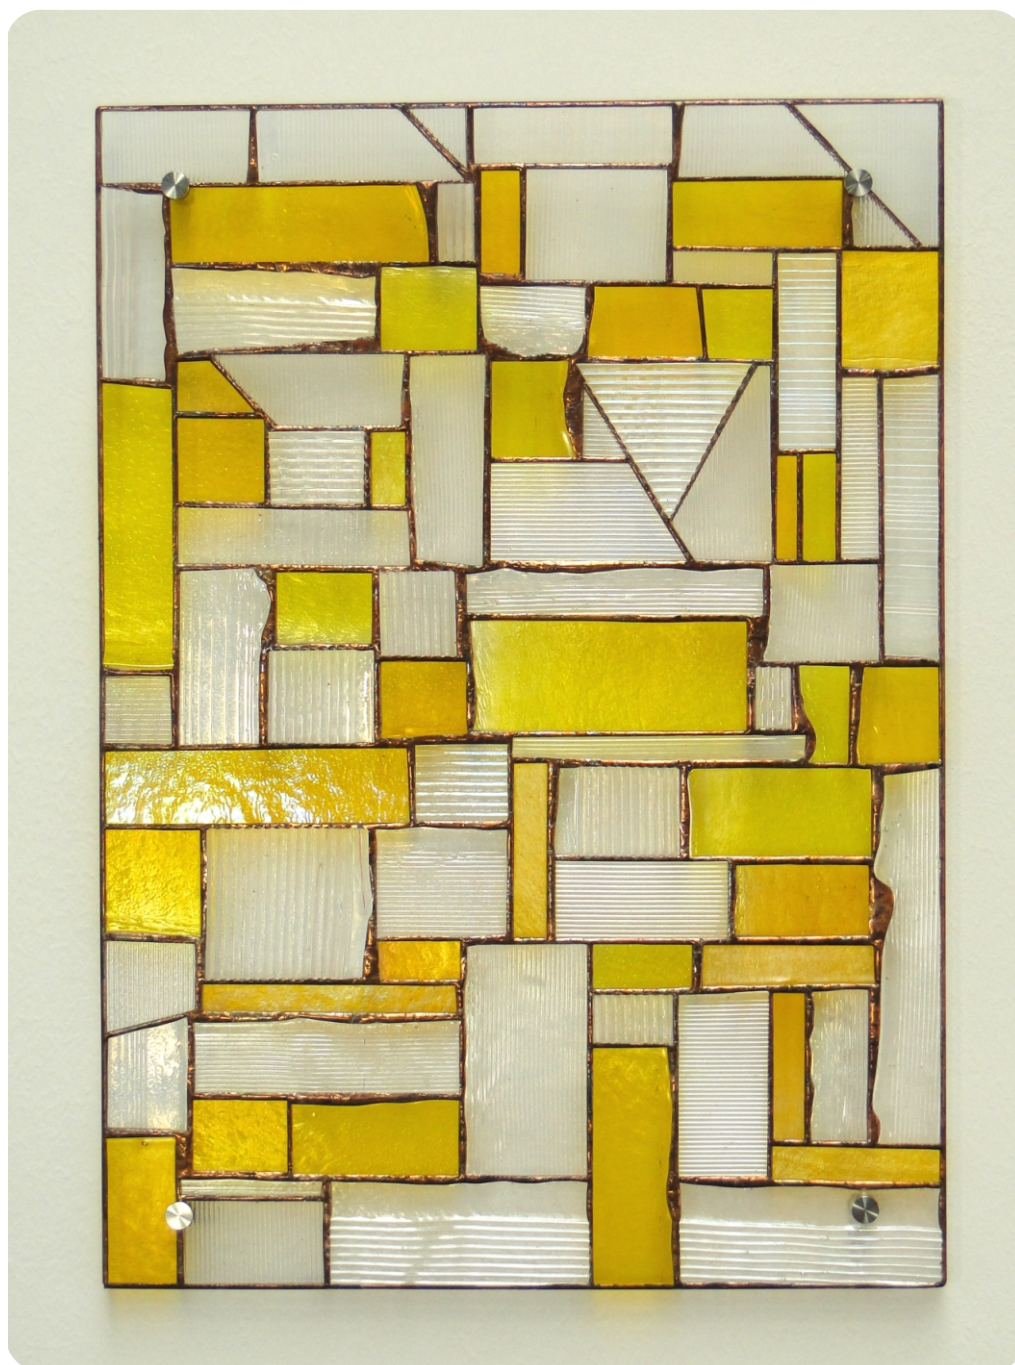

Wall Picture - Inspiration Refreshment

© www.inspiration-for-glass.com

For a stronger construction please sold around the picture with two layers of reinforcing bar of 3,6x1mm (4220000)

Wall picture

Original size approx. 43 x 60 cm / 17" x 24"

For a stronger construction please sold around the picture with two layers of reinforcing bar of 3,6x1mm (4220000)

“ INSPIRATION - REFRESHMENT “

Material:

piece 1 - 36 = clear textured glasses (the arrows point out the texture flow)
piece 37 - 52 = stained glass

Material as shown in the original picture:

Bullseye : 1101-44Fi, clear iridescent, texture 'reed'
Bullseye : 1101-46Fi, clear iridescent, texture 'accordion'
Bullseye : 1101-48Fi, clear iridescent, texture 'prismatic'
Bullseye : 1320-31Fi, transparent warm yellow iridescent,
Wall mounting: 4 x distance holder 4596100