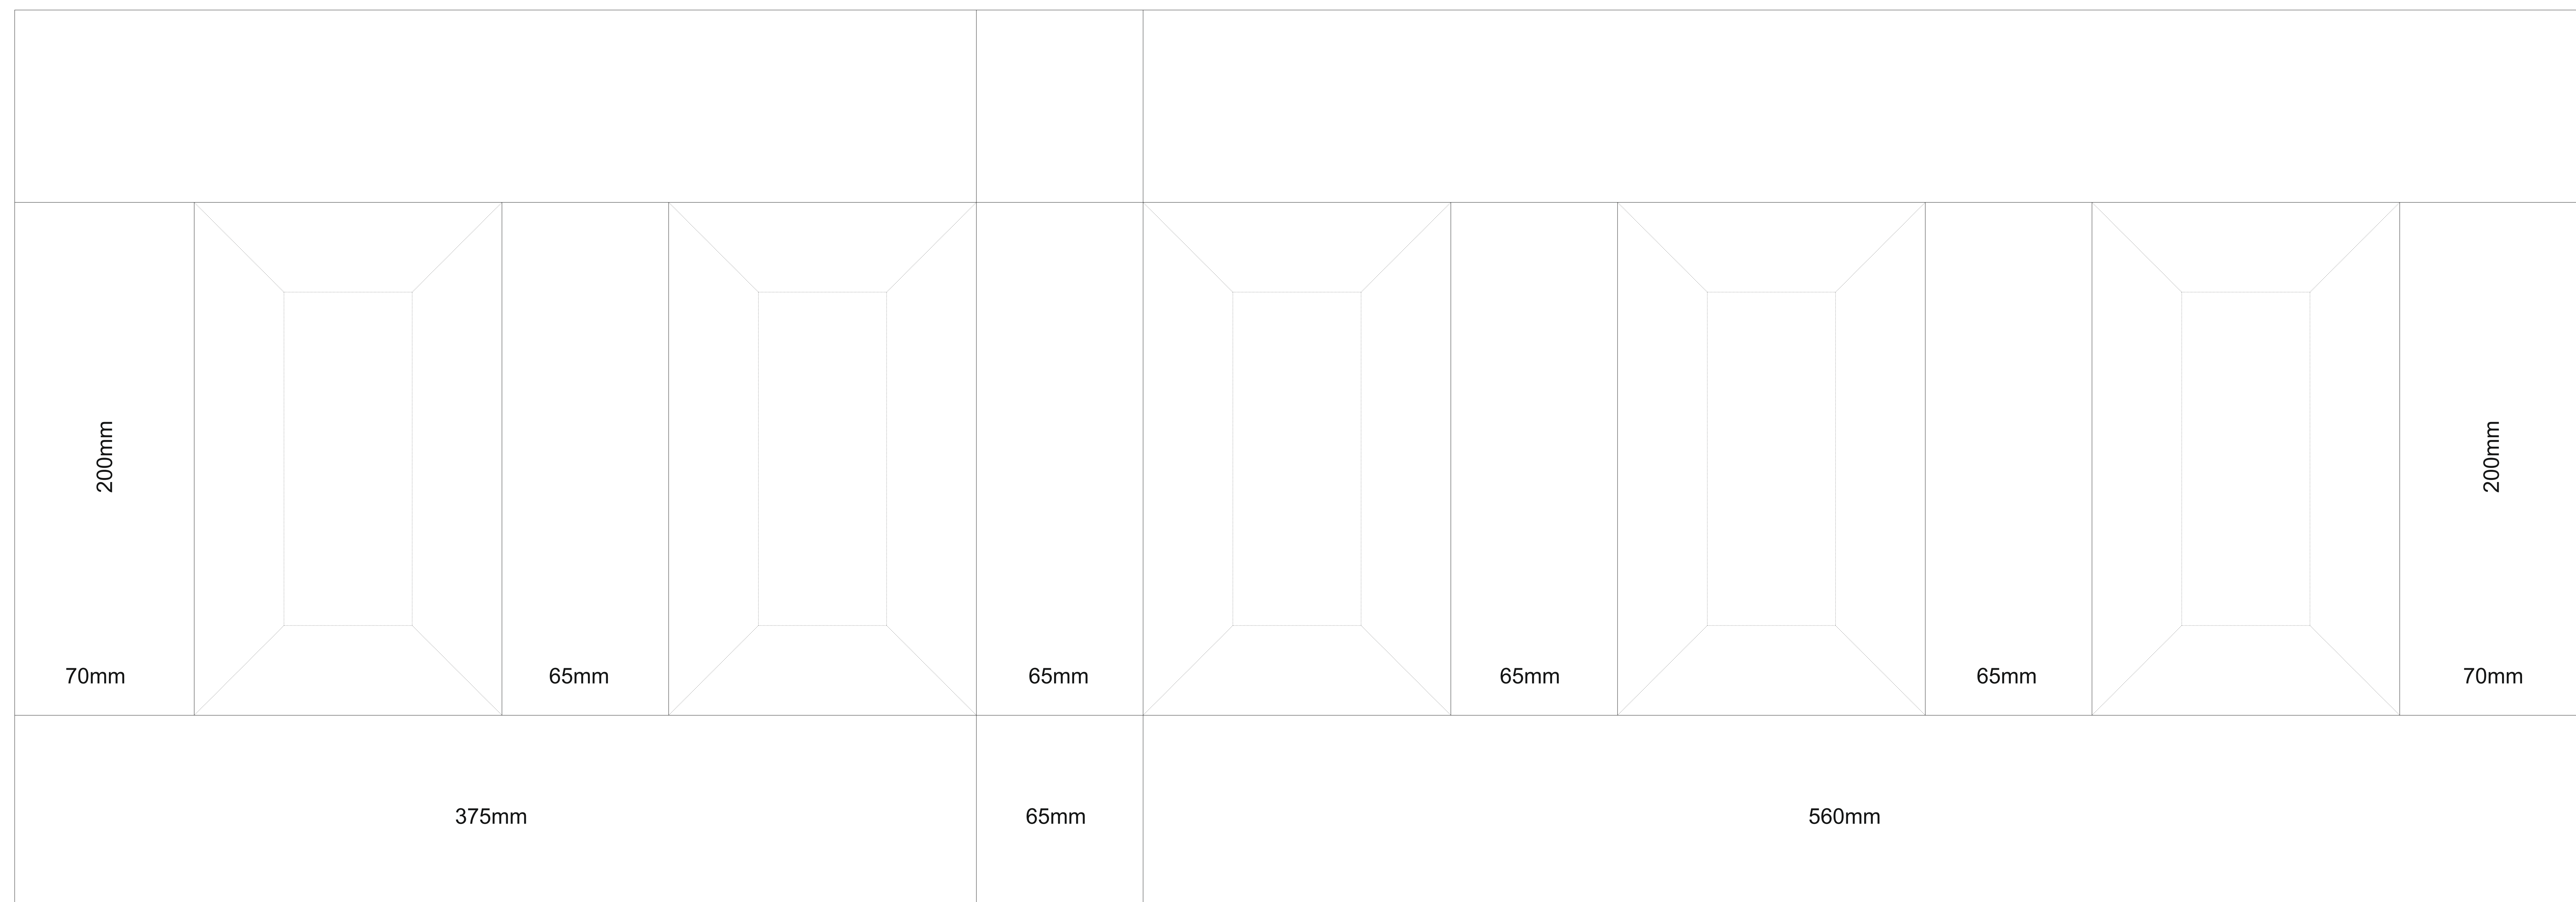

# Wall Picture 3D - Windows

© [www.inspiration-for-glass.com](http://www.inspiration-for-glass.com)

3D-Glass panel " Windows "

approx. 100 x 35 cm

Glass selection example:

yellow: Bullseye 1320-30F iri  
 amber : Bullseye 1137-31F iri  
 orange : Bullseye 1125-31F iri  
 reddish: Bullseye 1305-31F iri  
 red: Bullseye 1122-31F iri  
 clear : Bullseye 1101-31F iri

for the background:  
 clear textured: Bullseye 1101-44F iri

pattern in original size

**Caution !!**

Solder the five "windows" first.  
 Measure the size of the "windows" and  
 adjust the "background" accordingly.

1 x per window

pattern in original size

2 x per window

2 x per window