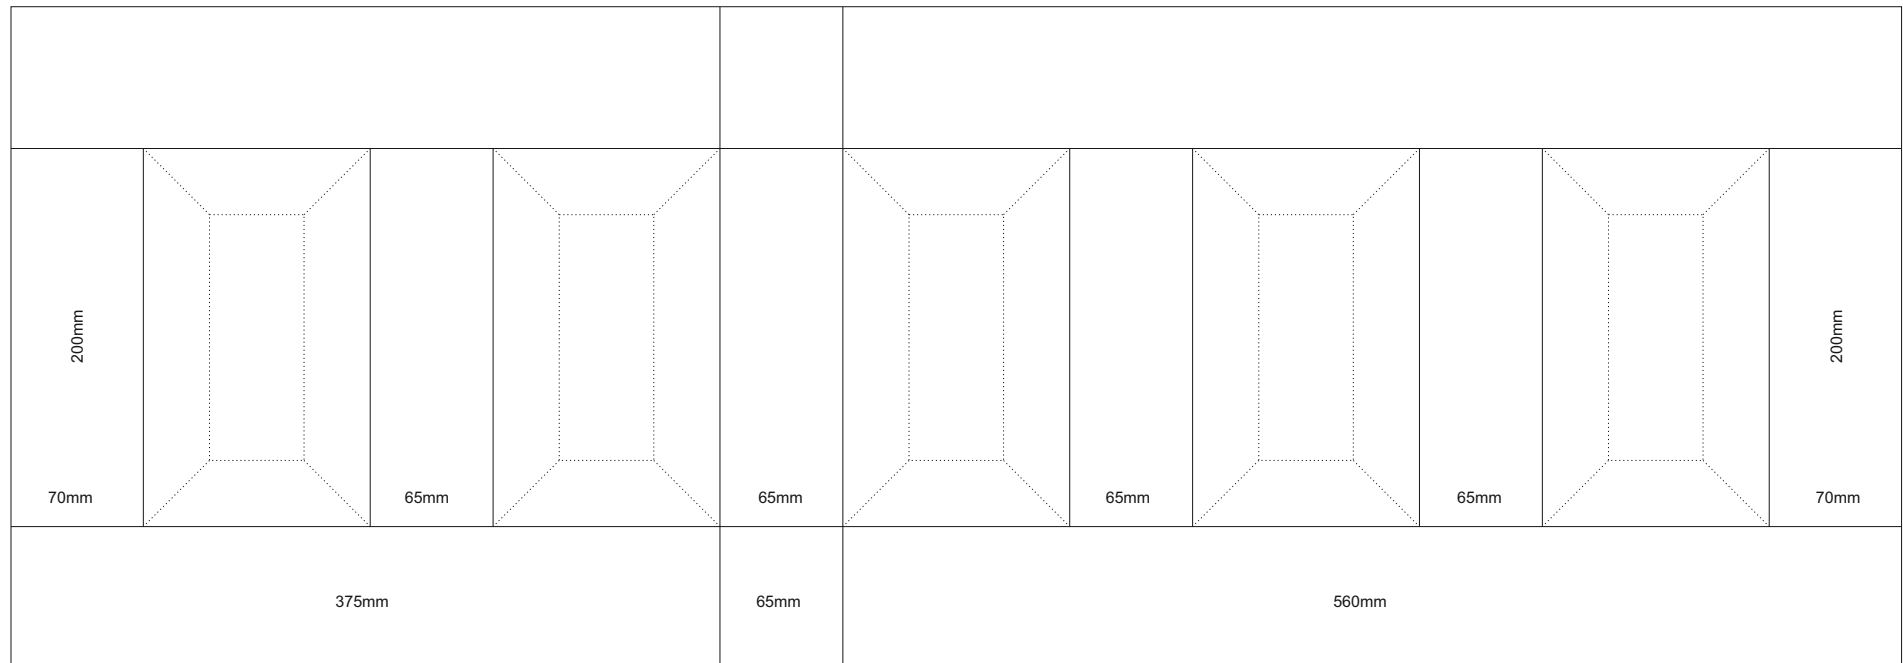

Wall Picture 3D - Windows

© www.inspiration-for-glass.com

3D-Glass panel "Windows"

Original size approx. 100 x 35 cm

Glass selection example:

yellow:	Bullseye 1320-30F iri
amber :	Bullseye 1137-31F iri
orange :	Bullseye 1125-31F iri
reddish:	Bullseye 1305-31F iri
red:	Bullseye 1122-31F iri
clear:	Bullseye 1101-31F iri

for the background cleat textured:	Bullseye 1101-44F iri
---------------------------------------	-----------------------

scale 1:4

Caution !!

Solder the five "windows" first.
 Measure the size of the "windows" and
 adjust the "background" accordingly.

pattern on the next page

pattern in original size

1 x per window

2 x per window

2 x per window