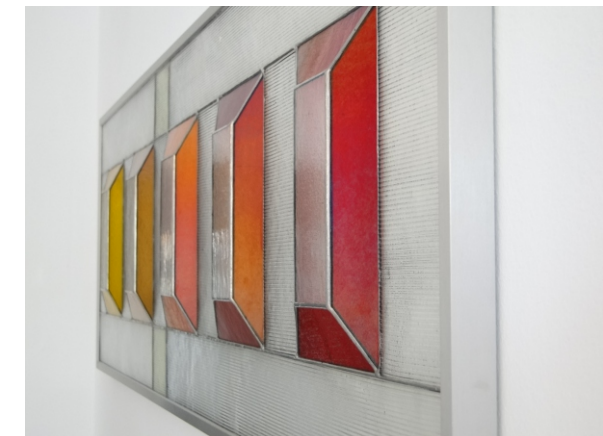

Wall Picture 3D - Windows

© www.inspiration-for-glass.com

3D-Glass panel "Windows"

Original size approx. 100 x 35 cm

Glass selection example:

yellow:	Bullseye 1320-30F iri
amber :	Bullseye 1137-31F iri
orange :	Bullseye 1125-31F iri
reddish:	Bullseye 1305-31F iri
red:	Bullseye 1122-31F iri
clear:	Bullseye 1101-31F iri

for the background cleat textured:	Bullseye 1101-44F iri
---------------------------------------	-----------------------

scale 1:4

Caution !!

Solder the five "windows" first.
 Measure the size of the "windows" and
 adjust the "background" accordingly.

pattern on the next page

pattern in original size

1 x per window

2 x per window

2 x per window