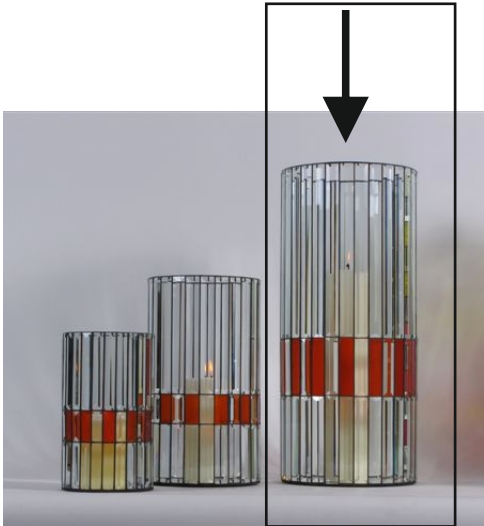

# Candle Holder - Round Light XL

© [www.inspiration-for-glass.com](http://www.inspiration-for-glass.com)

15 x

8511006	8511004	8511012
8511006		8511012

Candle holder " round light "

color example: Bullseye 1125-31F ( orange iridescent ),  
also excellently suited: Bullseye 1122-31F or 1322-31F ( iridescent red )

Material for one candle holder:

- 30 x 8511012 bevel 1 x 12"
- 30 x 8511006 bevel 1 x 6"
- 15 x 8511004 bevel 1 x 4"

bottom: mirror  
colored glass: 15 pieces 25,4 x 101,6 mm ( 1" x 4" )

25,4 x 101,6 mm ( 1" x 4" )

original size