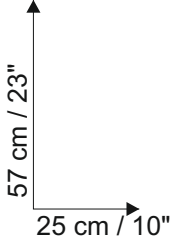

# Candle Holder - Round Light XL

© [www.inspiration-for-glass.com](http://www.inspiration-for-glass.com)

15 x

8511006	8511004	8511012
8511006		8511012

Candle holder " round light "

color example: Bullseye 1125-31F ( orange iridescent ),  
also excellently suited: Bullseye 1122-31F or 1322-31F ( iridescent red )

Material for one candle holder:

- 30 x 8511012 bevel 1 x 12"
- 30 x 8511006 bevel 1 x 6"
- 15 x 8511004 bevel 1 x 4"

bottom: mirror  
colored glass: 15 pieces 25,4 x 101,6 mm ( 1" x 4" )

25,4 x 101,6 mm ( 1" x 4" )

original size