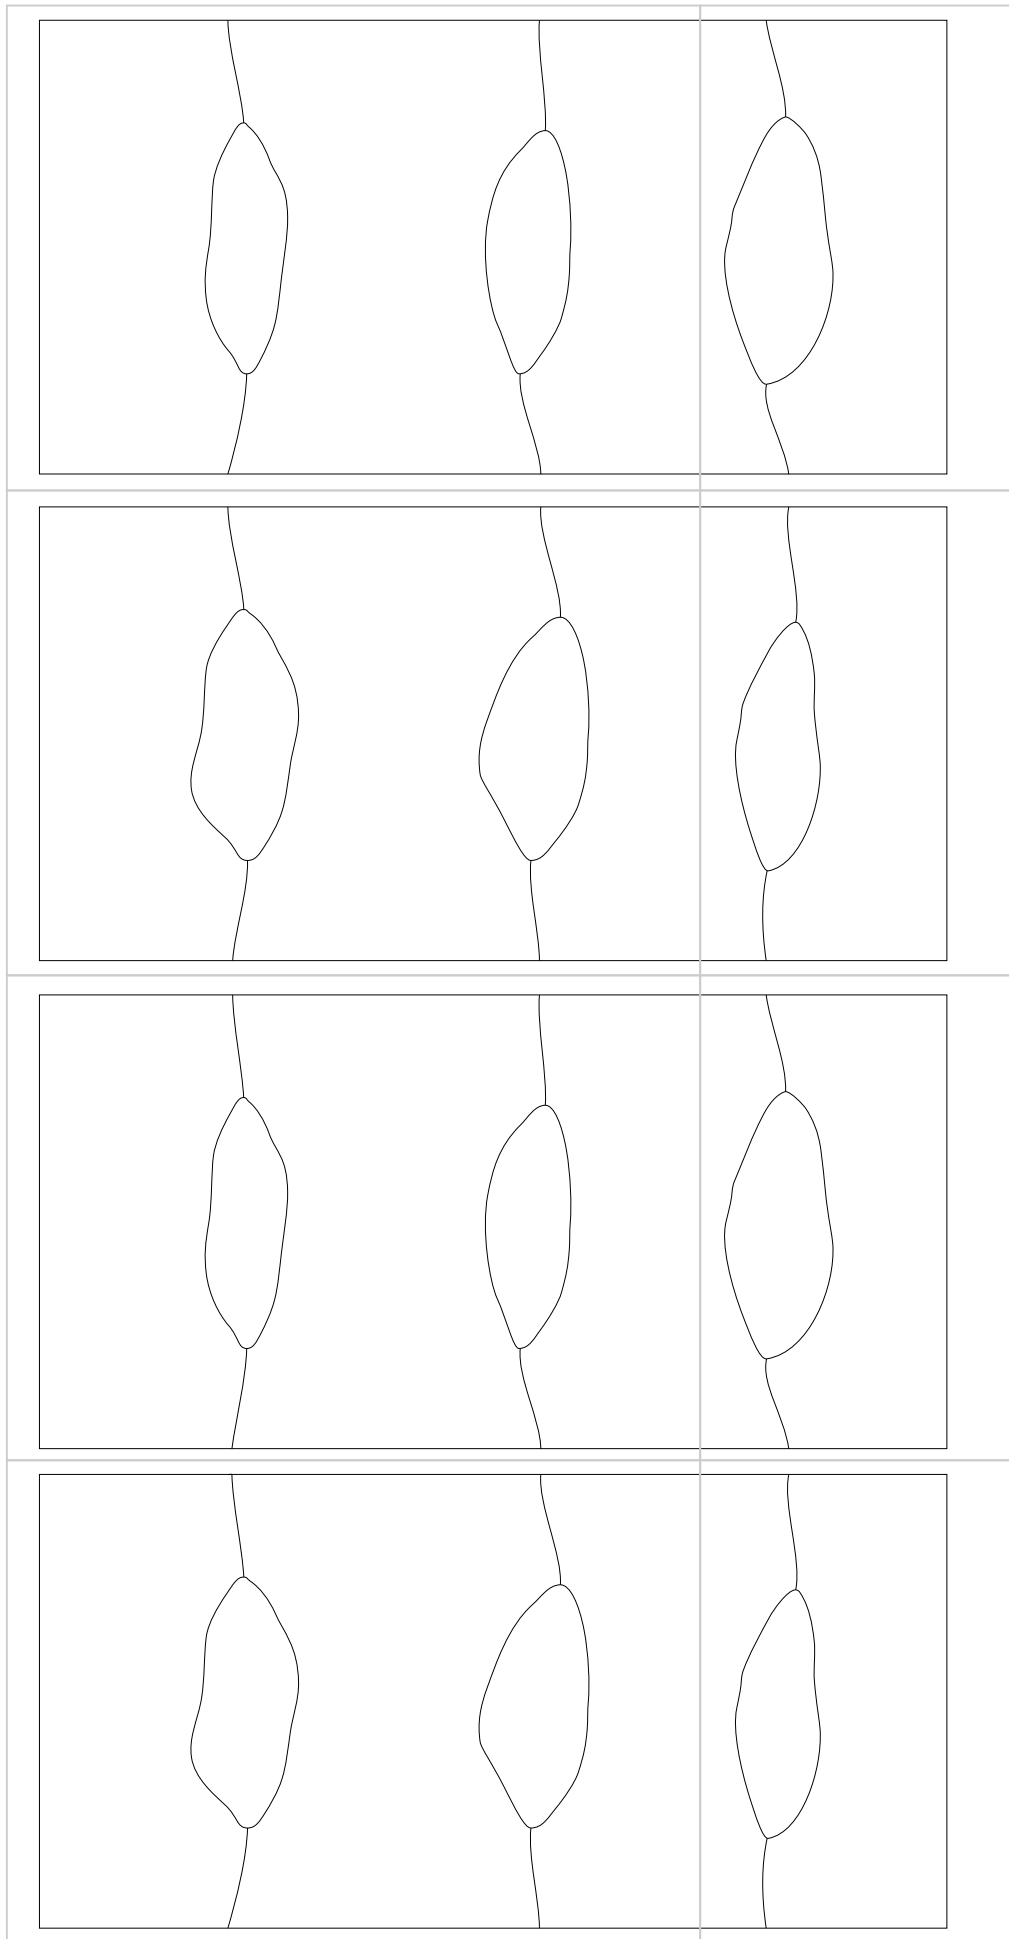

Candle Holder - Windows M

© www.inspiration-for-glass.com

Candle holder " windows " approx. 15 x 15 x 30 cm / 6" x 6" x 12"

Material for one candle holder:

colored glass - example shown above:
Spectrum 209 FL, translucent white with Firelight texture
transparent champagner-colored " windows " : Spectrum 591-1 V

mirror for the bottom approx. 15x15cm

scale 1 : 2,5

In the next six pages you will find the pattern in original size. Print out the pages and paste the parts together that belong together.

side 1 - part 1

side 2 - part 1

side 3 - part 1

side 4 - part 1