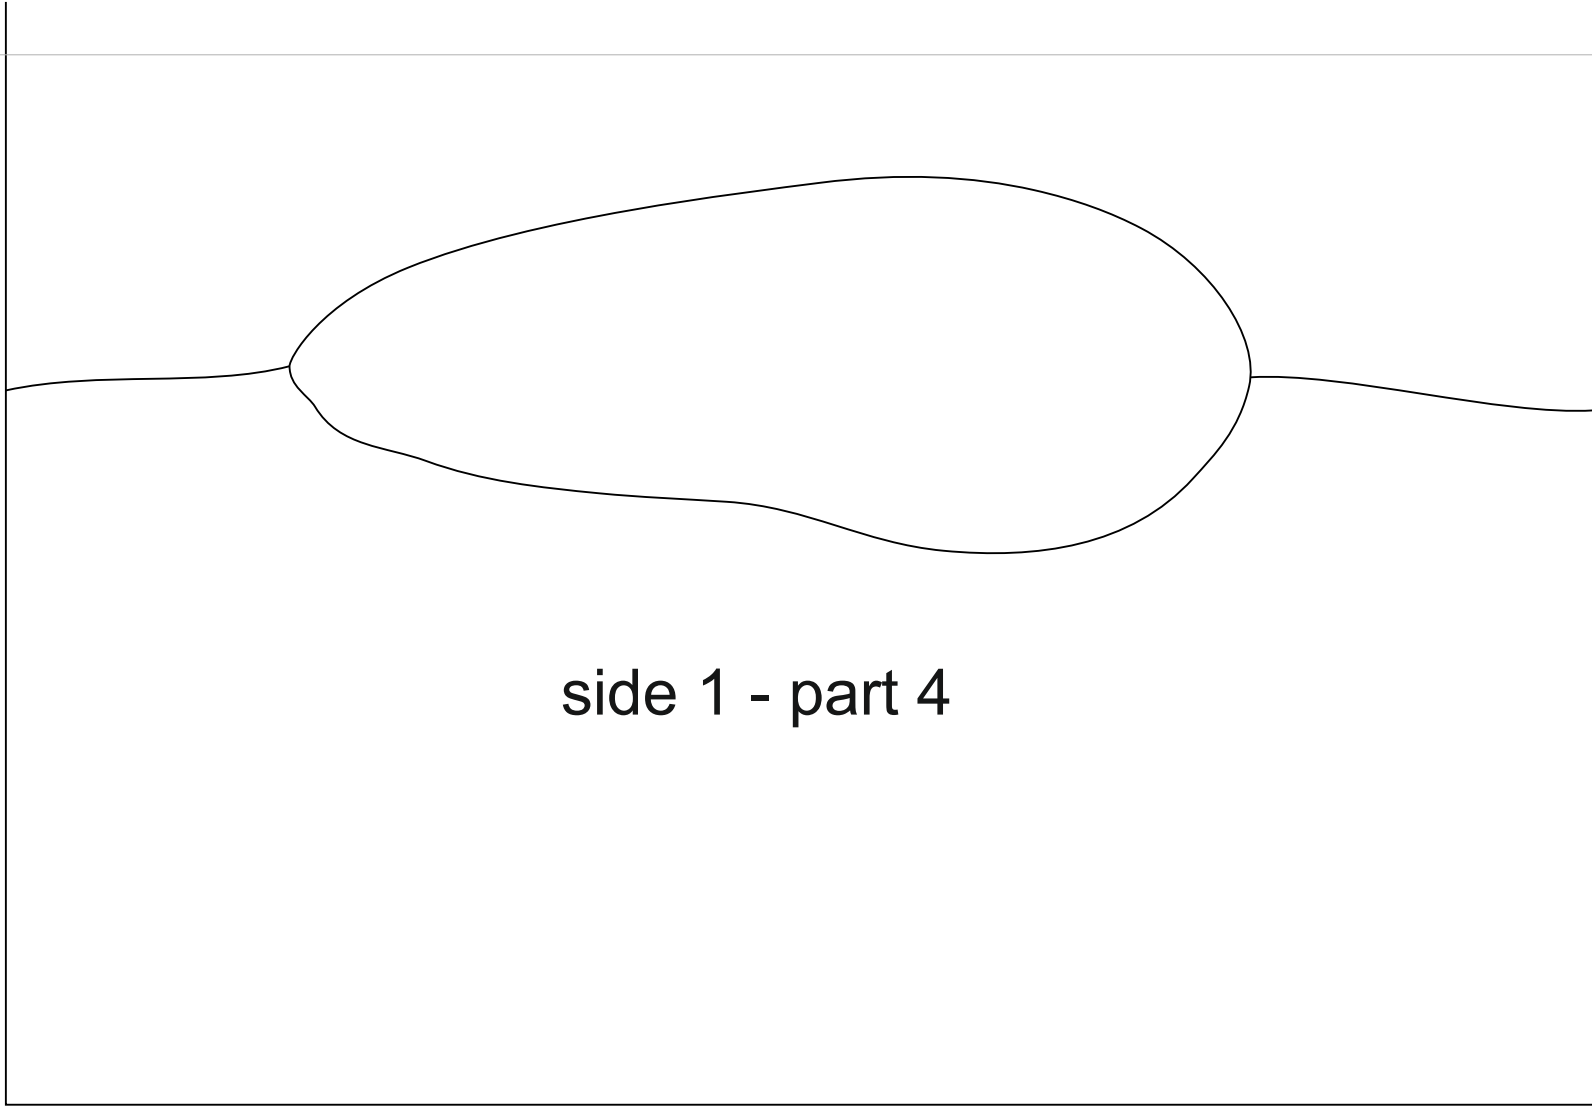

Candle Holder - Windows XL

© www.inspiration-for-glass.com

Candle holder " windows " approx. 21 x 21 x 60 cm / 8" x 8" x 24"

Material for one candle holder:

colored glass shown above:

Spectrum 209 FL, translucent white with Firelight texture

Spectrum 100 GG, clear

mirror for the bottom approx. 21x21cm

In the next sixteen pages you will find the pattern in original size. Print out the pages and paste the parts together that belong together.

side 1 - part 1

side 1 - part 2

side 1 - part 3

side 1 - part 4

side 2 - part 1

side 2 - part 2

side 2 - part 4

side 3 - part 1

side 3 - part 2