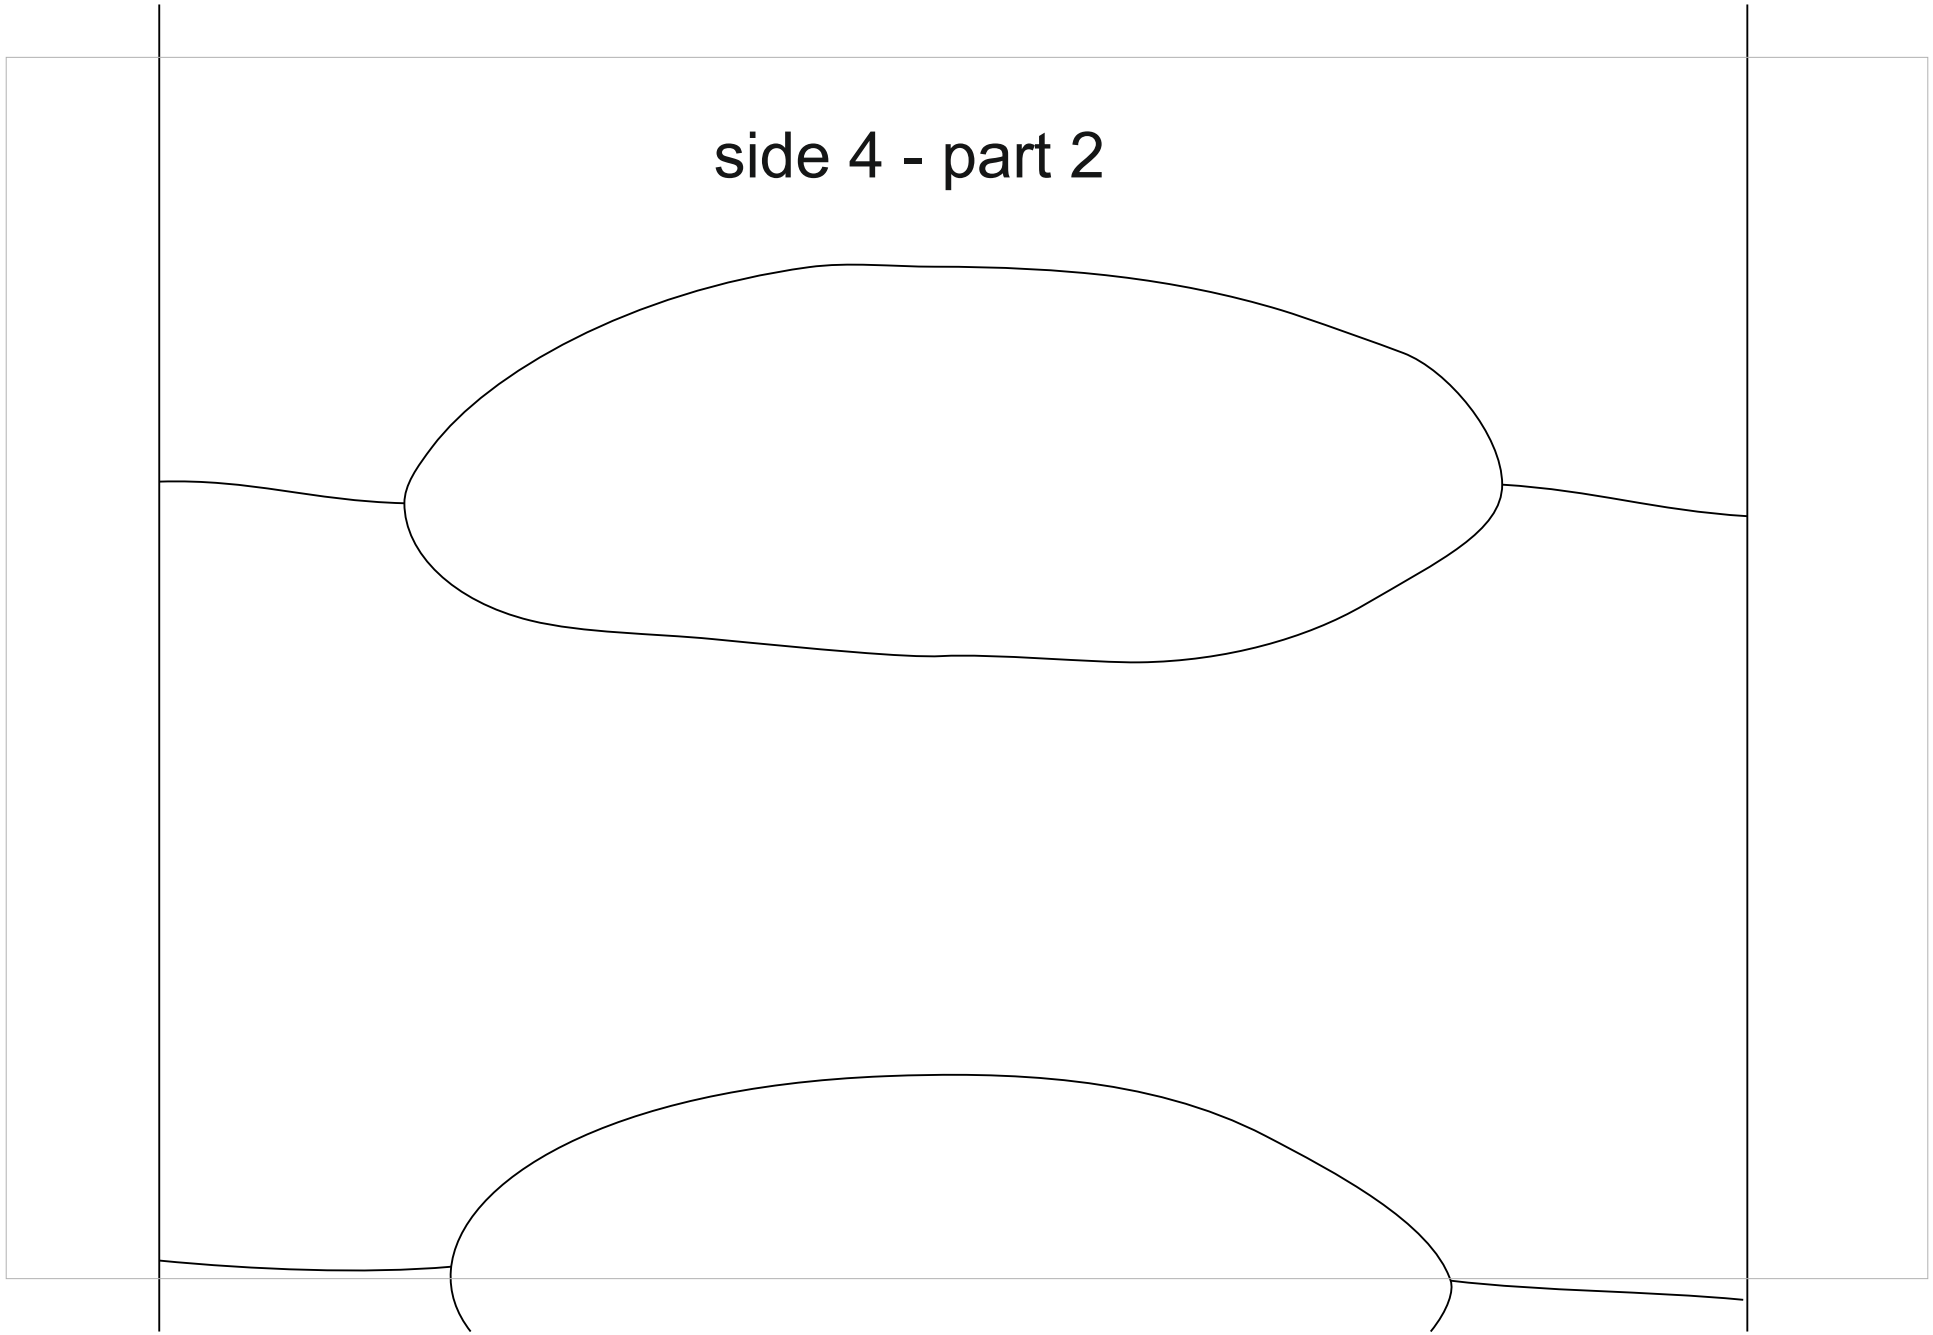

side 4 - part 2