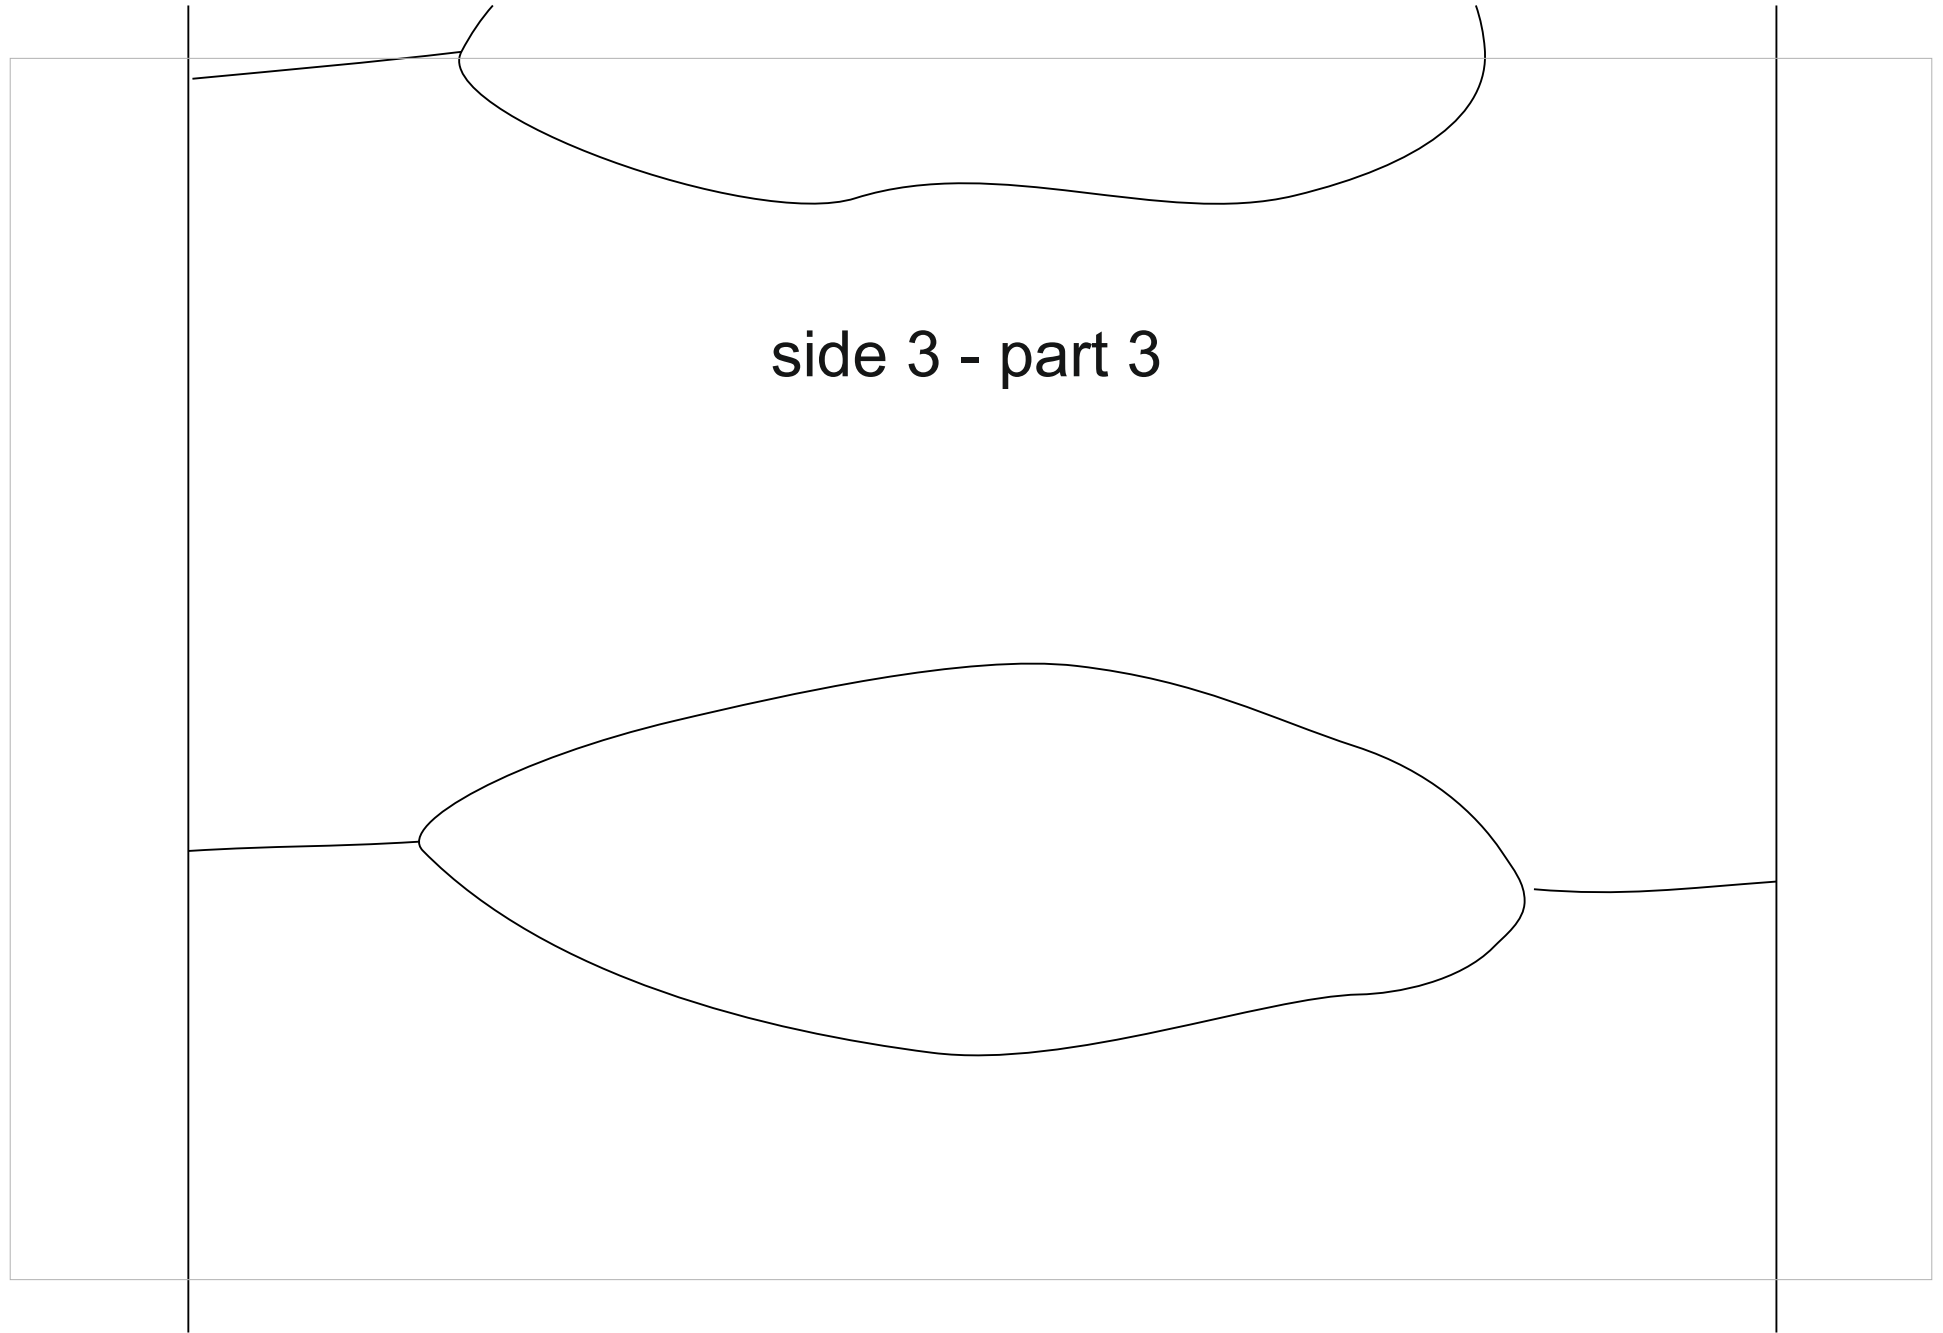

Candle Holder - Windows XL

© www.inspiration-for-glass.com

Candle holder " windows " approx. 21 x 21 x 60 cm / 8" x 8" x 24"

Material for one candle holder:

colored glass shown above:

Spectrum 209 FL, translucent white with Firelight texture

Spectrum 100 GG, clear

mirror for the bottom approx. 21x21cm

In the next sixteen pages you will find the pattern in original size. Print out the pages and paste the parts together that belong together.

side 1 - part 1

side 1 - part 2

side 1 - part 3

side 1 - part 4

side 2 - part 1

side 2 - part 2

side 2 - part 4

side 3 - part 1

side 3 - part 2