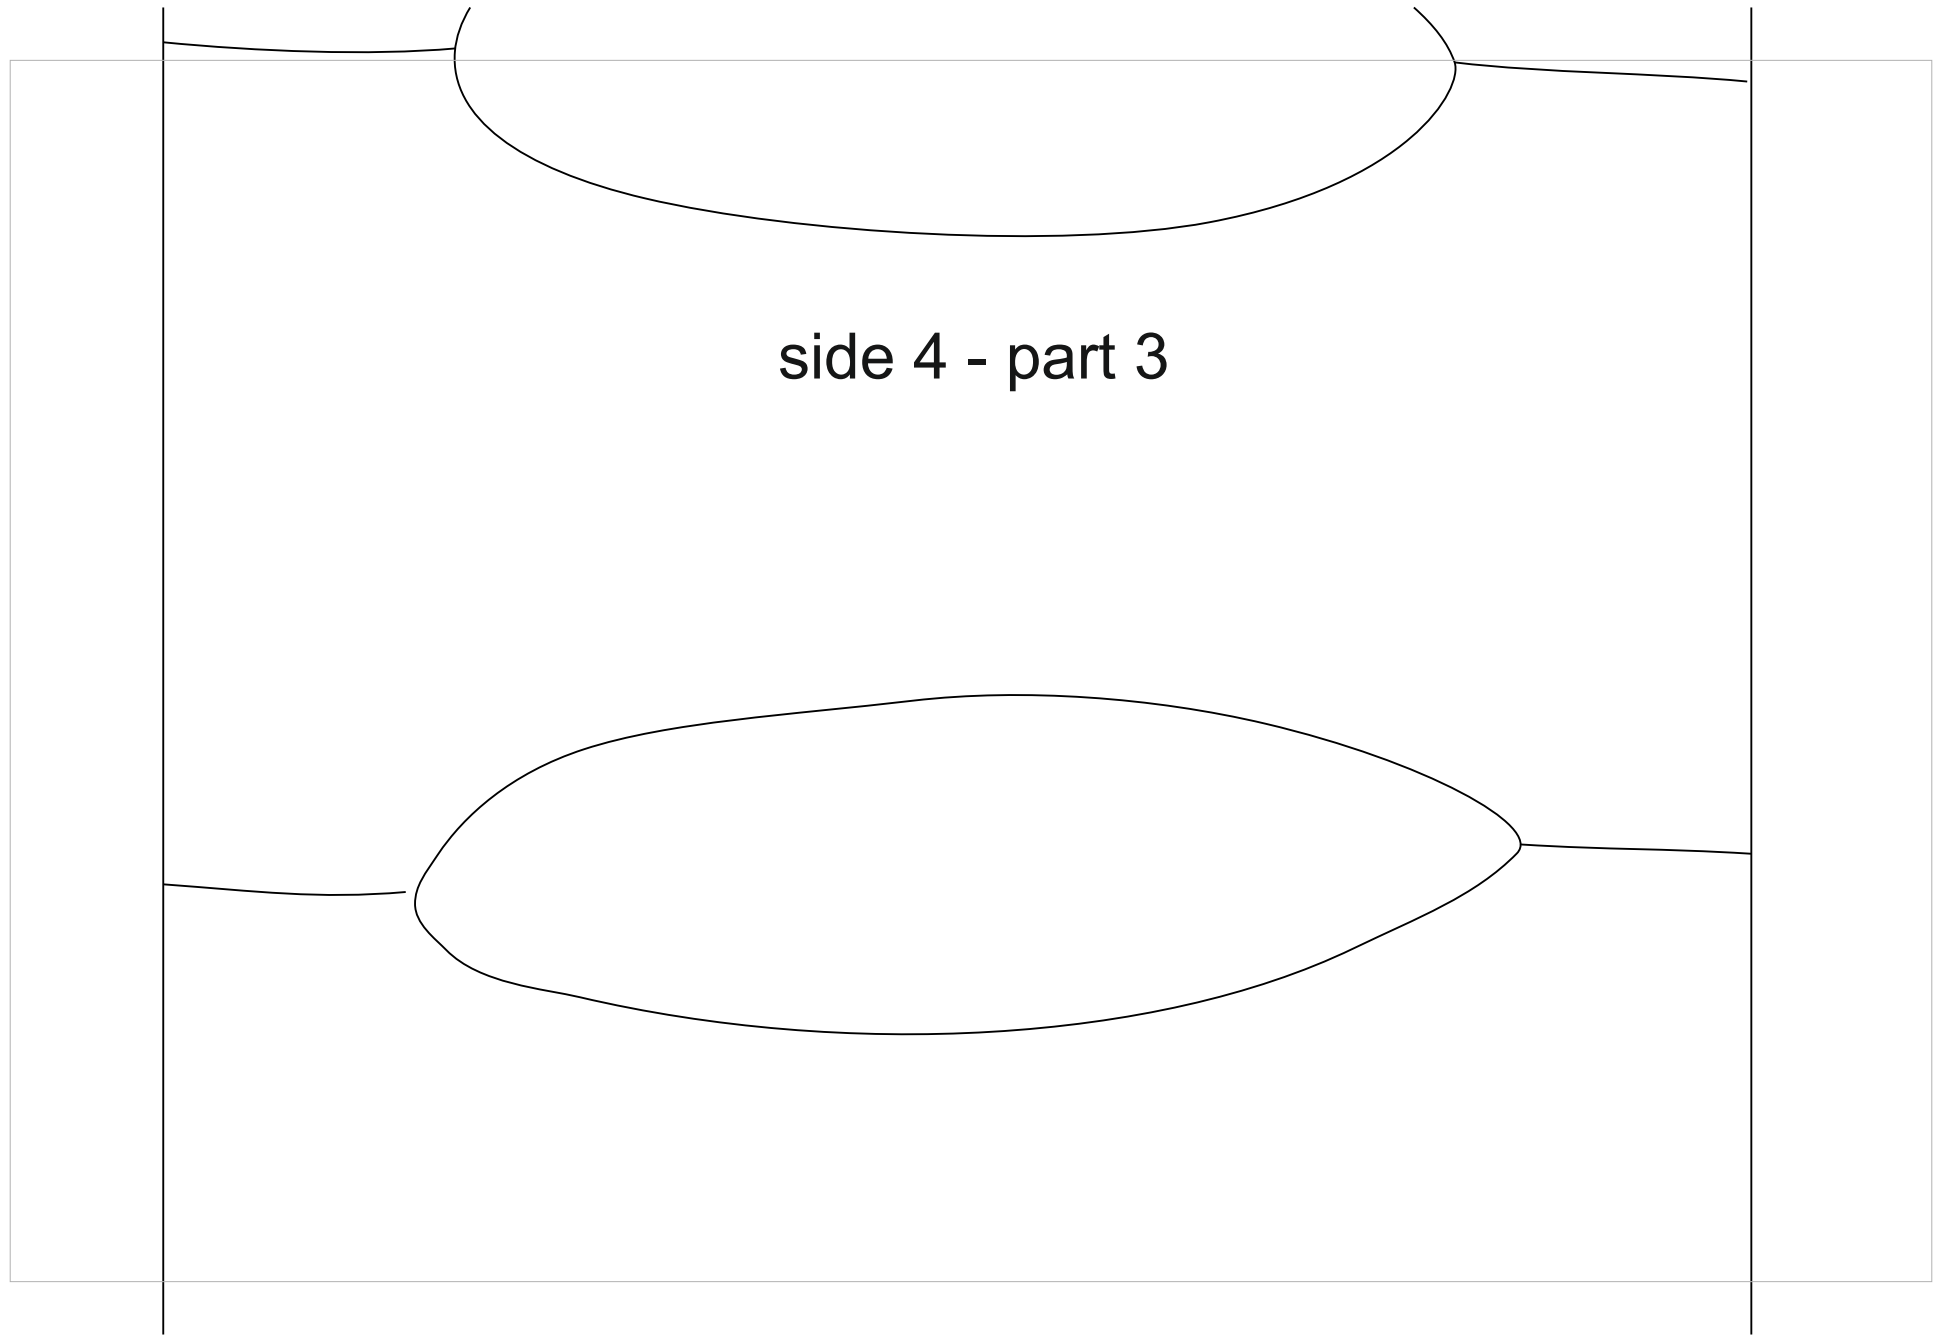

side 4 - part 3