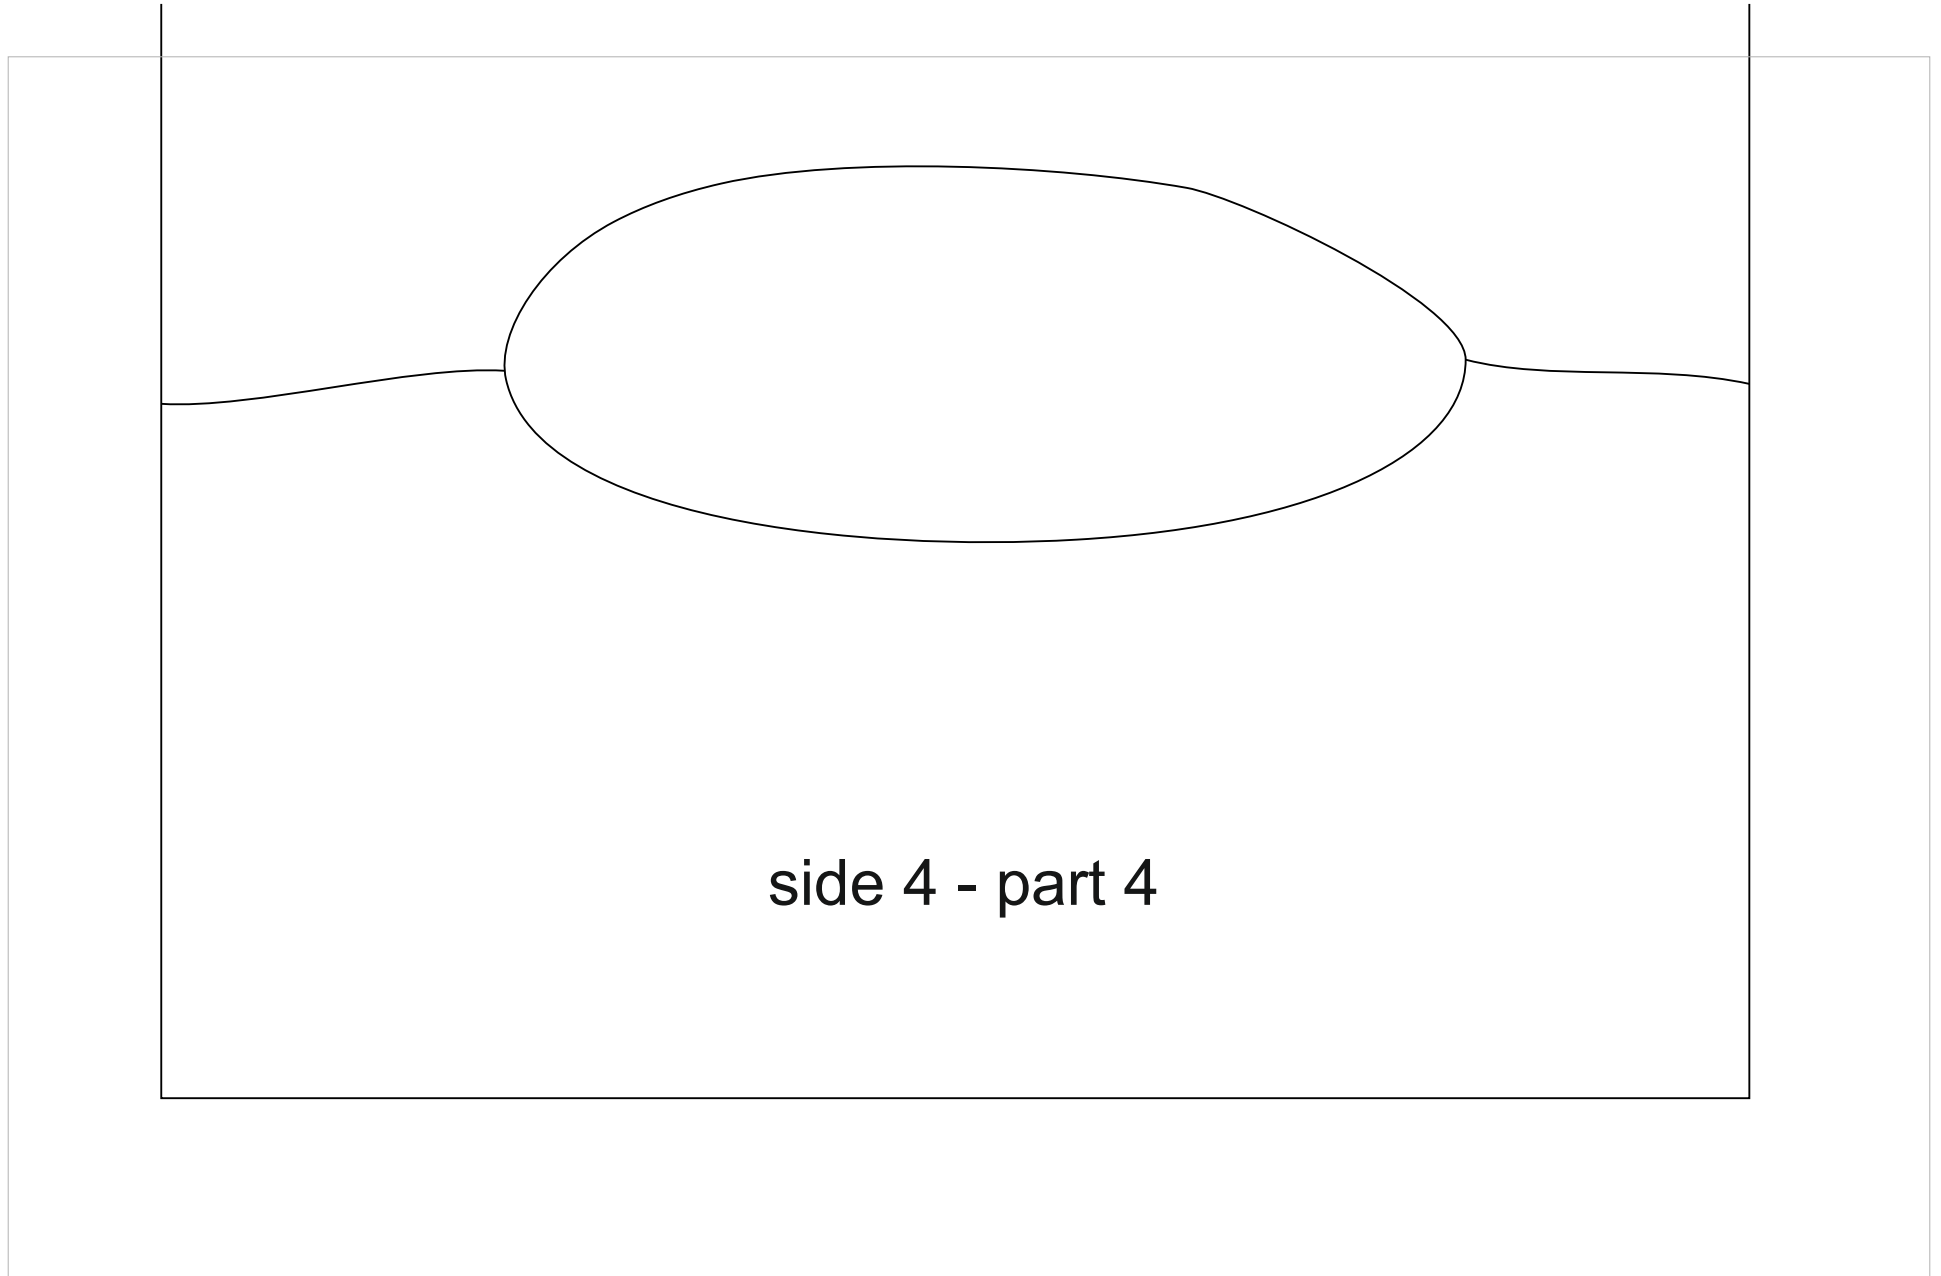

Candle Holder - Windows XL

© www.inspiration-for-glass.com

Candle holder " windows " approx. 21 x 21 x 60 cm / 8" x 8" x 24"

Material for one candle holder:

colored glass shown above:

Spectrum 209 FL, translucent white with Firelight texture

Spectrum 100 GG, clear

mirror for the bottom approx. 21x21cm

In the next sixteen pages you will find the pattern in original size. Print out the pages and paste the parts together that belong together.

side 1 - part 1

side 4 - part 1

side 4 - part 2

side 4 - part 3

side 4 - part 4