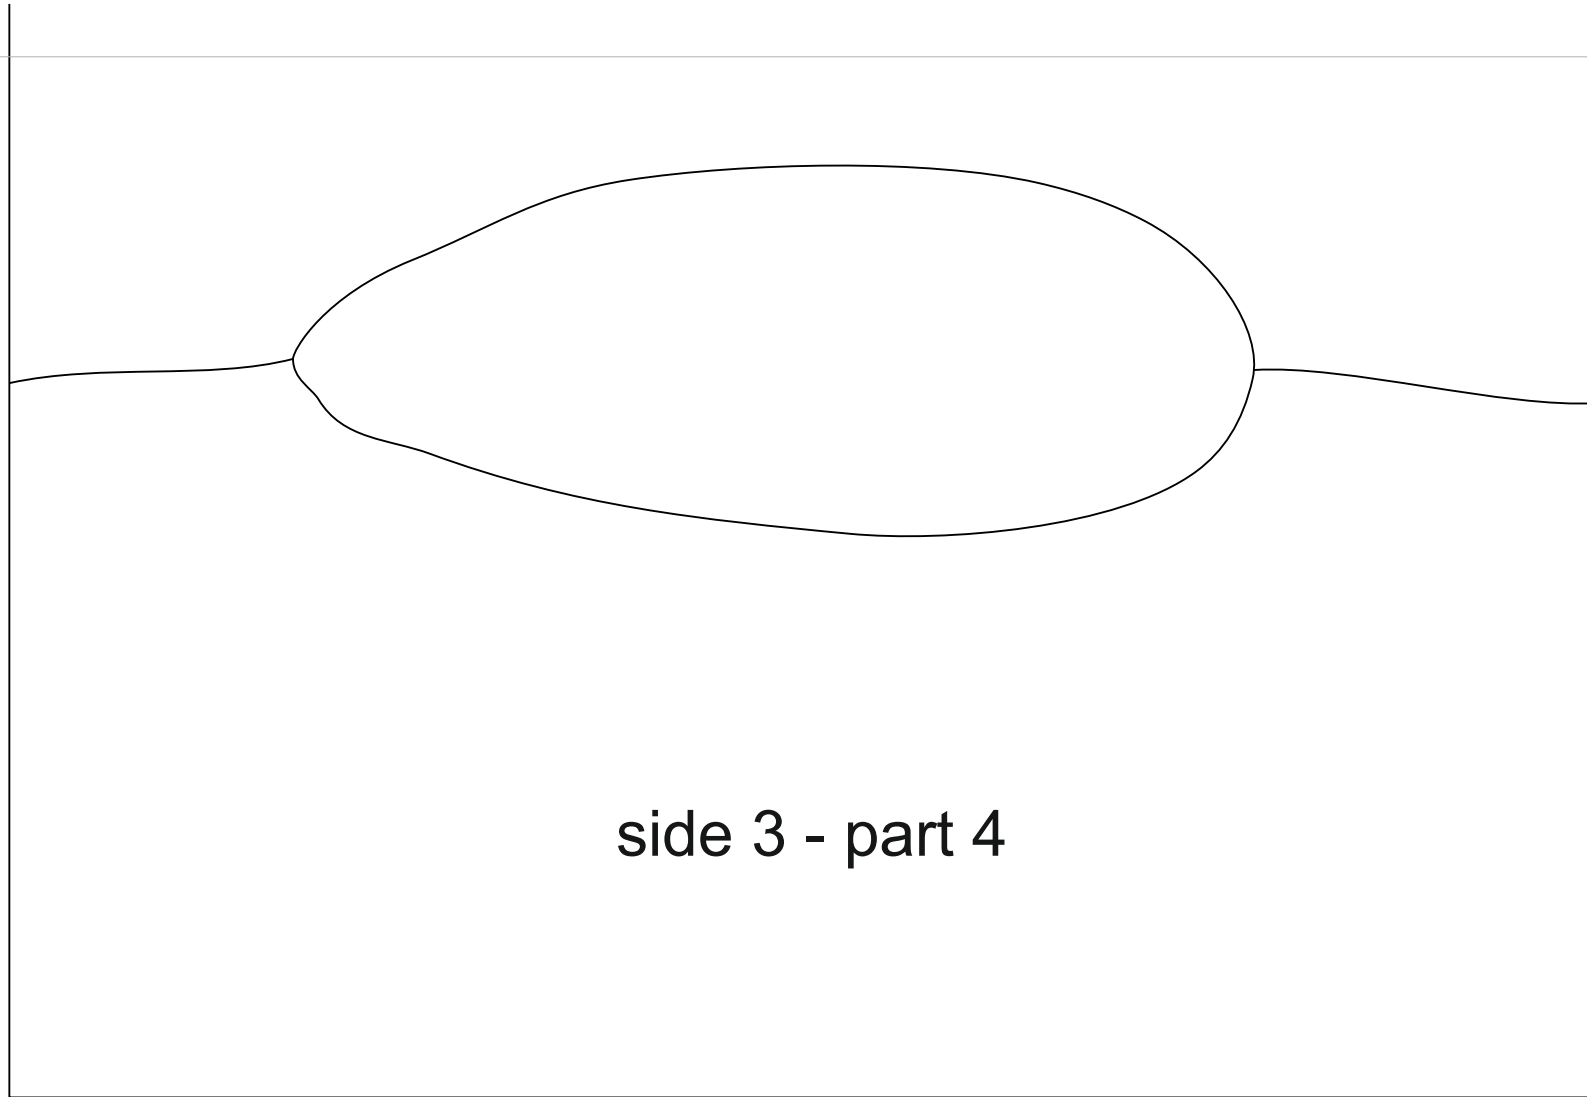

Candle Holder - Windows XL

© www.inspiration-for-glass.com

Candle holder " windows " approx. 21 x 21 x 60 cm / 8" x 8" x 24"

Material for one candle holder:

colored glass shown above:

Spectrum 209 FL, translucent white with Firelight texture

Spectrum 100 GG, clear

mirror for the bottom approx. 21x21cm

In the next sixteen pages you will find the pattern in original size. Print out the pages and paste the parts together that belong together.

side 1 - part 1

side 1 - part 2

side 1 - part 3

side 1 - part 4

side 2 - part 1

side 2 - part 2

side 2 - part 4

side 3 - part 1

side 3 - part 2