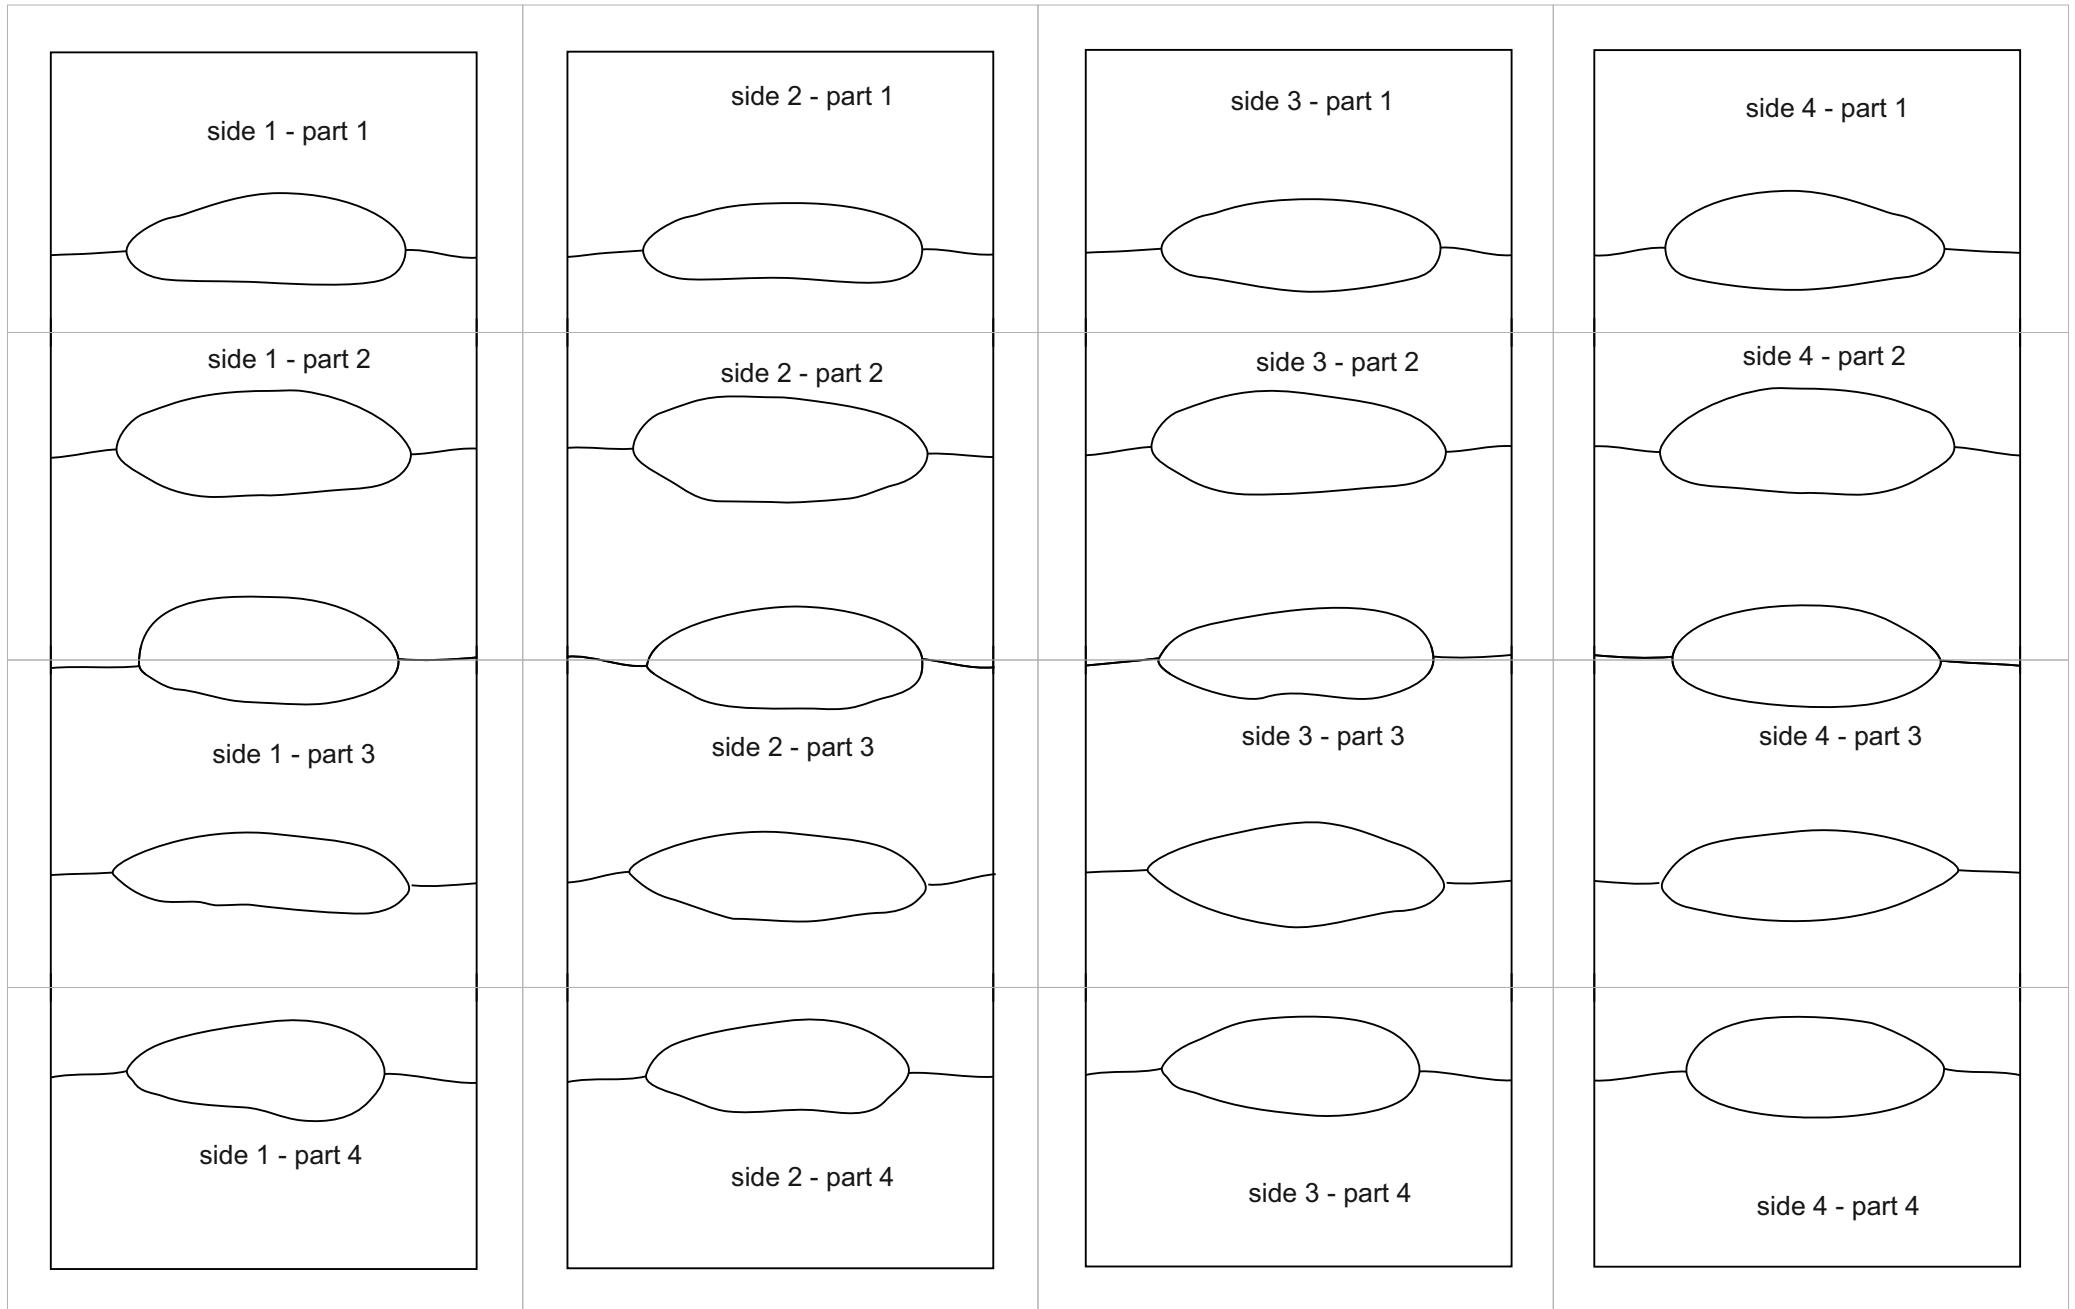

Candle Holder - Windows XL

© www.inspiration-for-glass.com

Candle holder " windows " approx. 21 x 21 x 60 cm / 8" x 8" x 24"

Material for one candle holder:

colored glass shown above:

Spectrum 209 FL, translucent white with Firelight texture

Spectrum 100 GG, clear

mirror for the bottom approx. 21x21cm

In the next sixteen pages you will find the pattern in original size. Print out the pages and paste the parts together that belong together.

side 1 - part 1

side 1 - part 2

side 1 - part 3

side 1 - part 4

side 2 - part 1

side 2 - part 2

side 2 - part 4

side 3 - part 1

side 3 - part 2