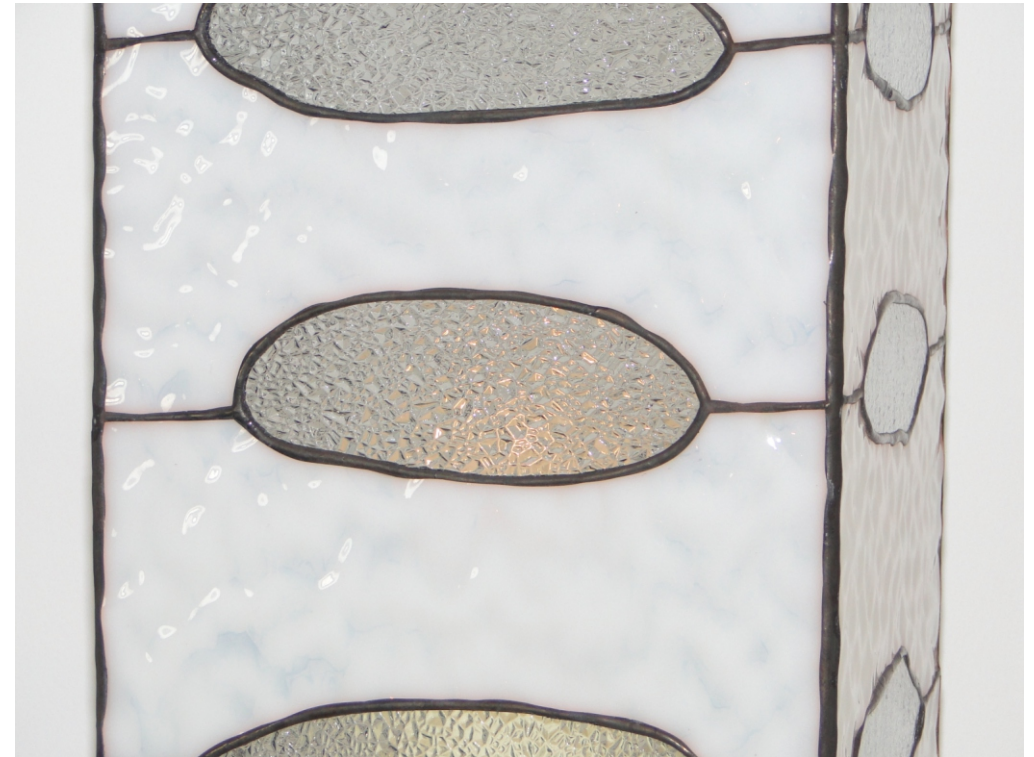

Candle Holder - Windows XL

© www.inspiration-for-glass.com

Candle holder " windows " approx. 21 x 21 x 60 cm / 8" x 8" x 24"

Material for one candle holder:

colored glass shown above:

Spectrum 209 FL, translucent white with Firelight texture

Spectrum 100 GG, clear

mirror for the bottom approx. 21x21cm

In the next sixteen pages you will find the pattern in original size. Print out the pages and paste the parts together that belong together.

side 1 - part 1

side 1 - part 2

side 1 - part 3

side 1 - part 4

side 2 - part 1

side 2 - part 2

side 2 - part 4

side 3 - part 1

side 3 - part 2

side 4 - part 1

side 4 - part 2

side 4 - part 3

side 4 - part 4