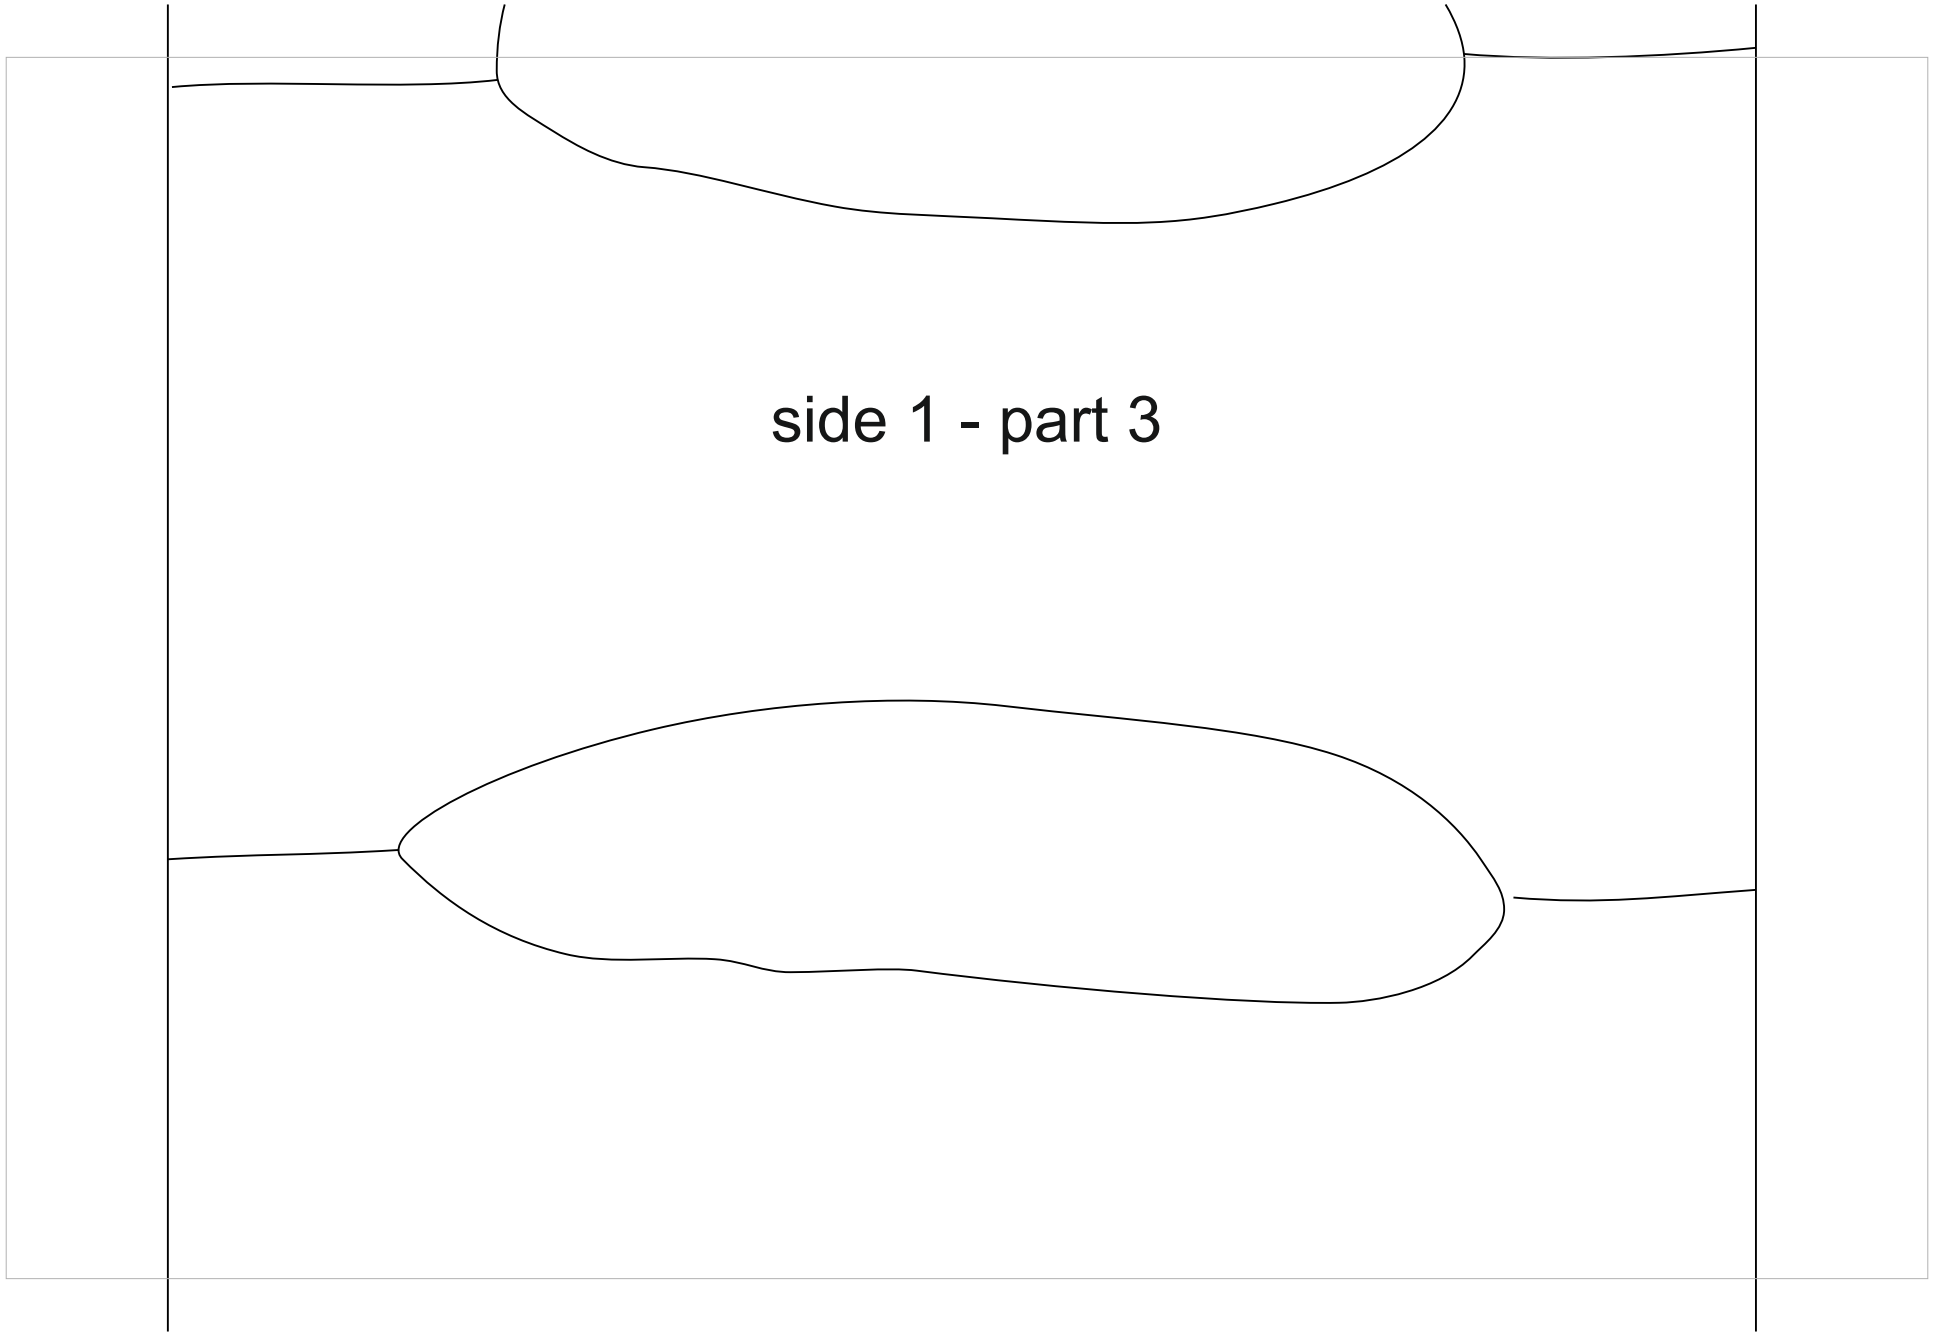

Candle Holder - Windows XL

© www.inspiration-for-glass.com

Candle holder " windows " approx. 21 x 21 x 60 cm / 8" x 8" x 24"

Material for one candle holder:

colored glass shown above:

Spectrum 209 FL, translucent white with Firelight texture

Spectrum 100 GG, clear

mirror for the bottom approx. 21x21cm

In the next sixteen pages you will find the pattern in original size. Print out the pages and paste the parts together that belong together.

side 1 - part 1

side 1 - part 2

side 1 - part 3

side 1 - part 4

side 2 - part 1

side 2 - part 2

side 2 - part 4

side 3 - part 1

side 3 - part 2