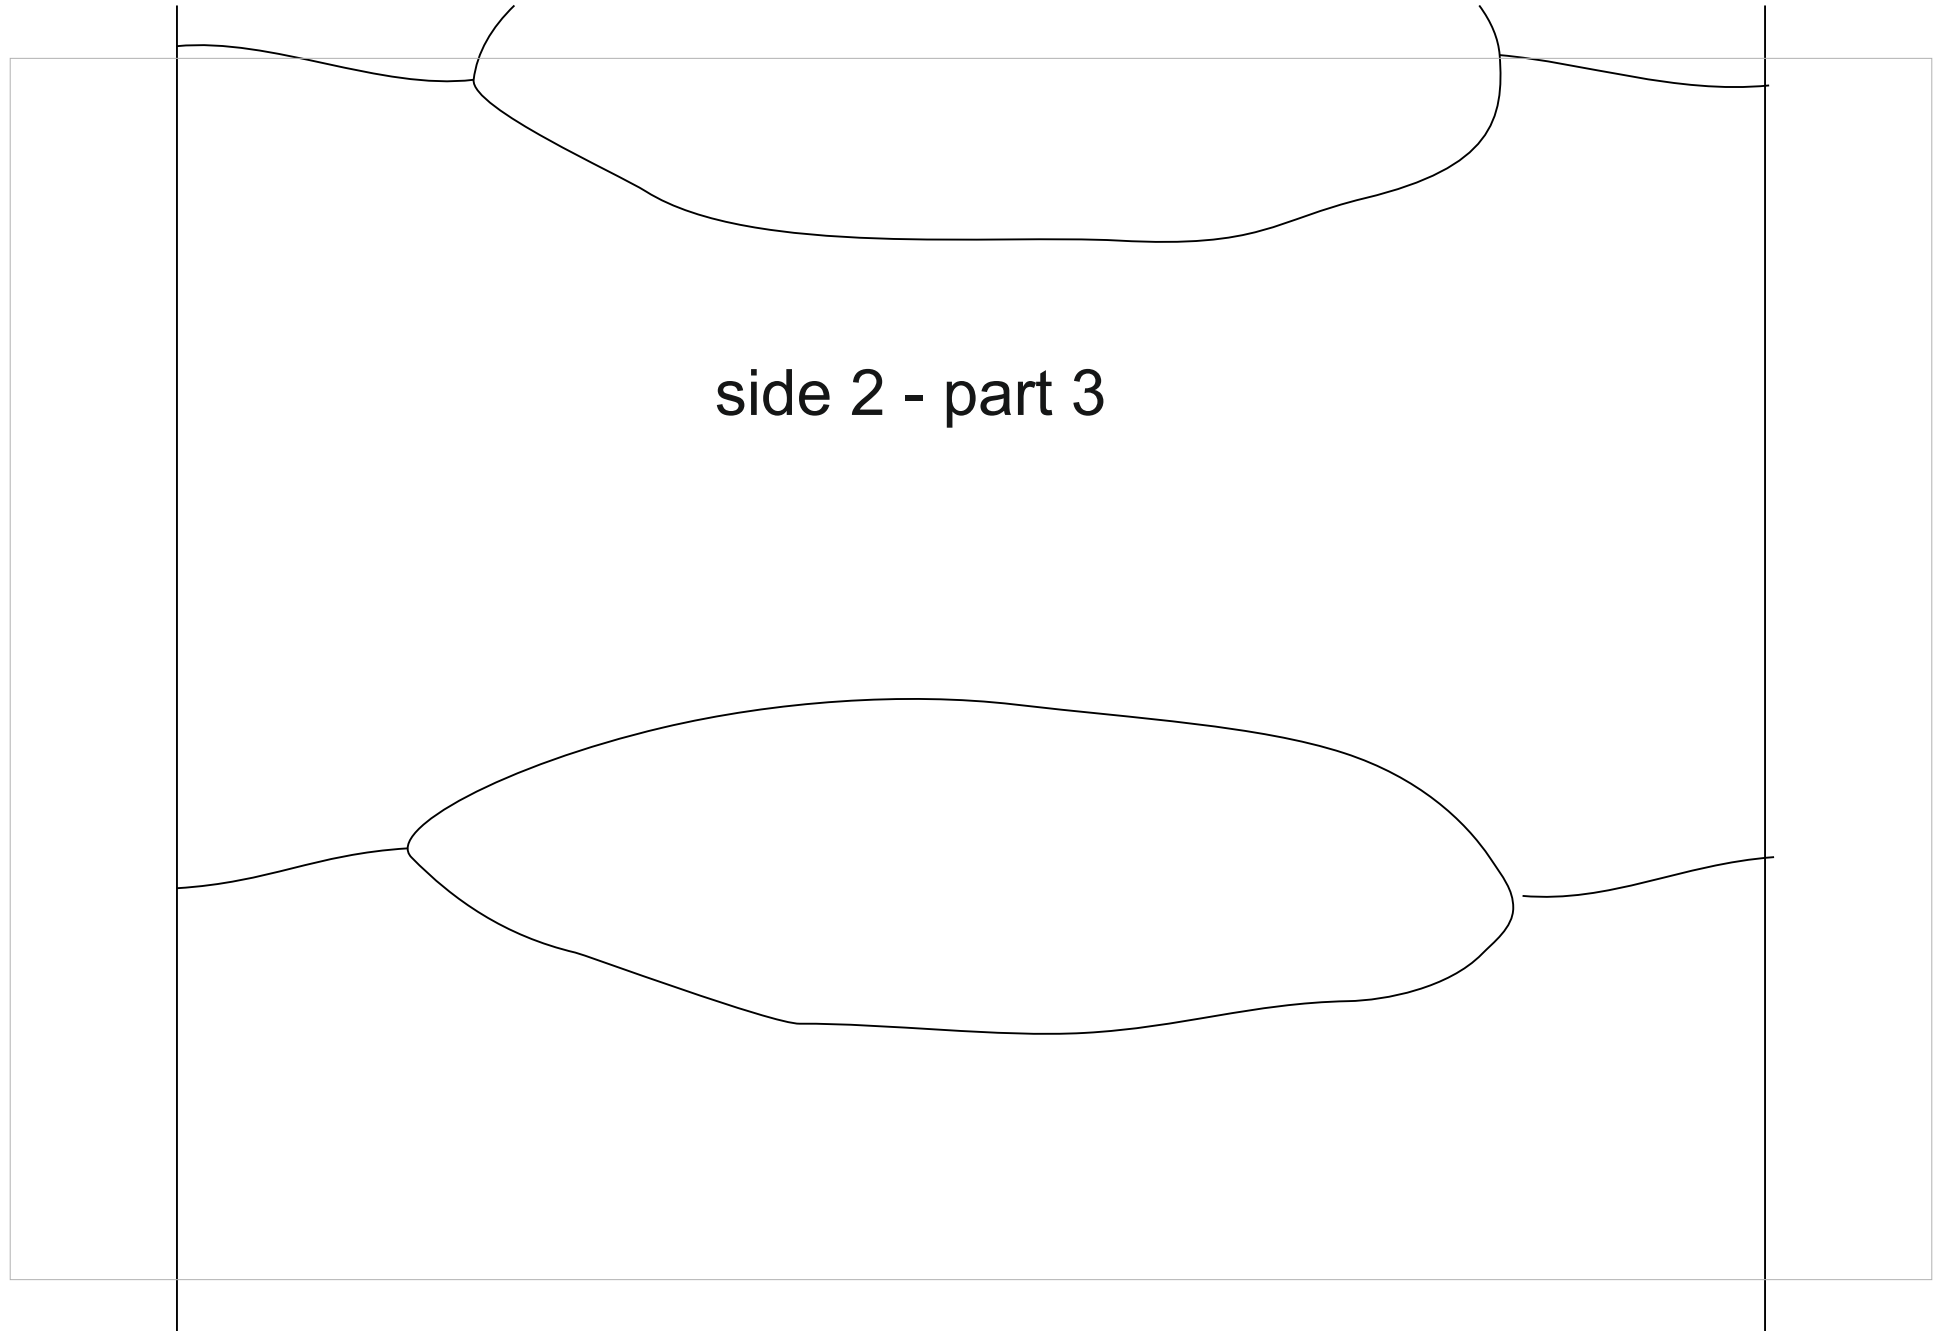

Candle Holder - Windows XL

© www.inspiration-for-glass.com

Candle holder " windows " approx. 21 x 21 x 60 cm / 8" x 8" x 24"

Material for one candle holder:

colored glass shown above:

Spectrum 209 FL, translucent white with Firelight texture

Spectrum 100 GG, clear

mirror for the bottom approx. 21x21cm

In the next sixteen pages you will find the pattern in original size. Print out the pages and paste the parts together that belong together.

side 1 - part 1

side 1 - part 2

side 1 - part 3

side 1 - part 4

side 2 - part 1

side 2 - part 2

side 2 - part 4

side 3 - part 1

side 3 - part 2