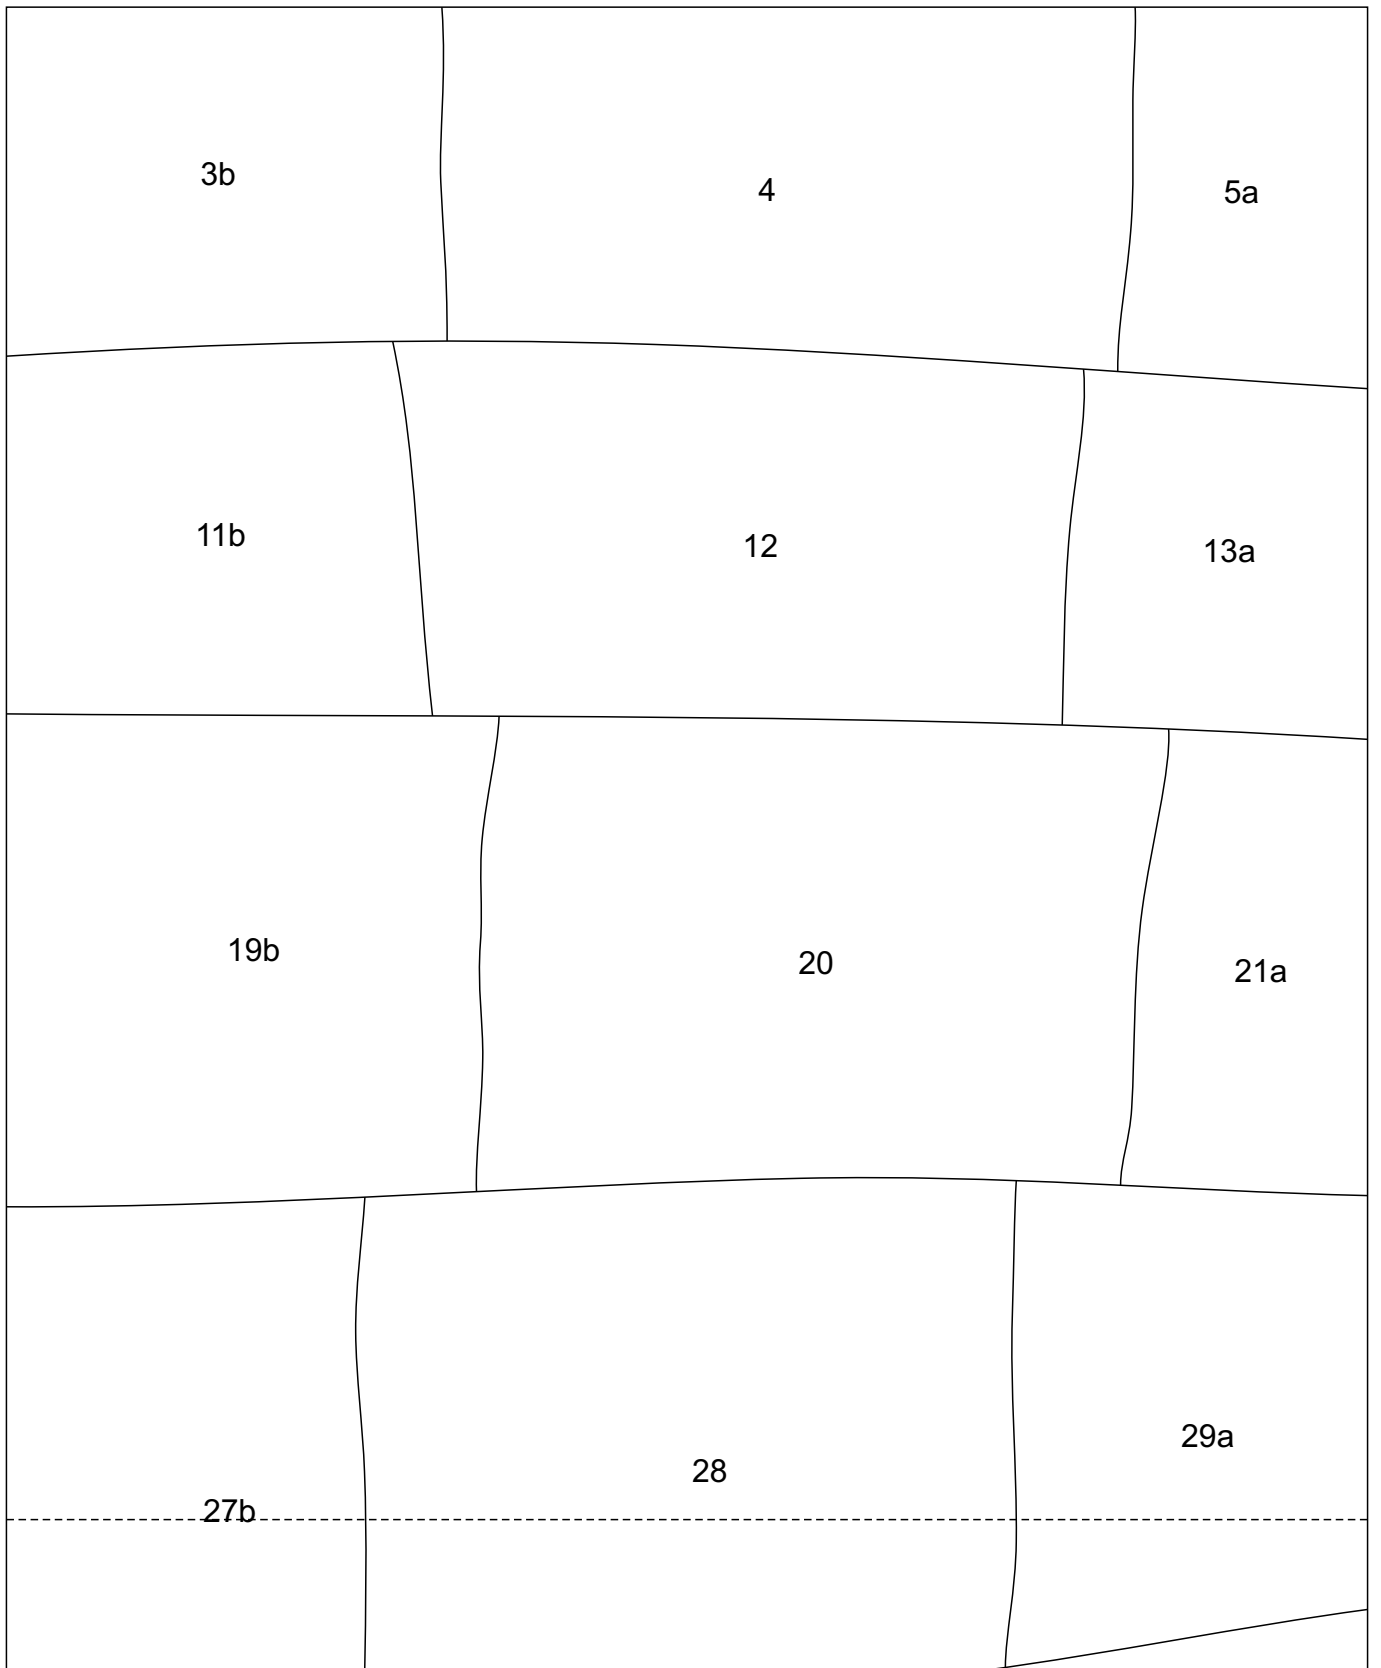

Flower vase " Natural "

Flower vase " Natural "

size approx. 18 x 18 x 40 cm / 7 x 7 x 16"

The vase is illuminated by a light string. Longer light strings also can be laid through the flowers.

Material as shown: alternating pearl-color Spectrum 317-02iri and Spectrum 307iri, mirror for the bottom.

pattern in scale 1:3

pattern in original size

pattern in original size

pattern in original size

pattern in original size

pattern in original size

pattern in original size

pattern in original size

pattern in original size

This indentation is the opening in the base plate through which the plug of the light string must fit.

View of the bottom plate from below. Black painted, 4 bumpers for the perfect stand..

This indentation forms later the opening in the base plate