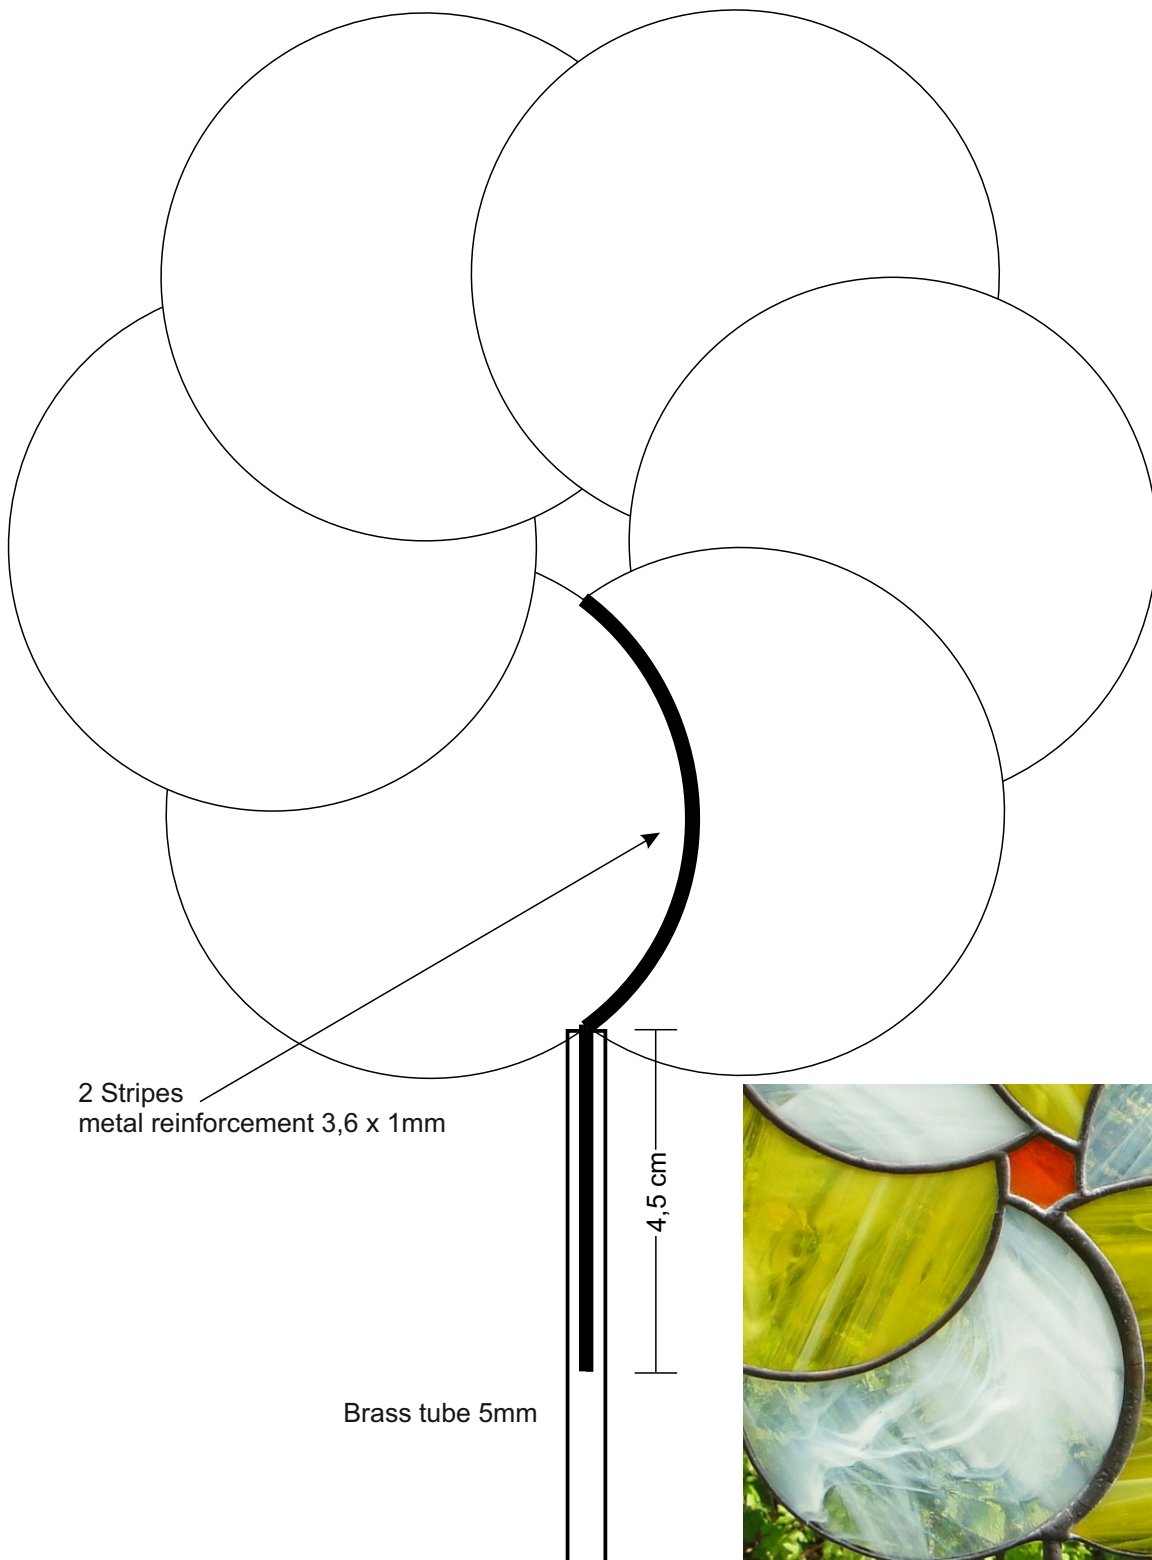

Gardenstick - Windmill

© www.inspiration-for-glass.com

42 520 00
Brass tube 5mm

13 610 99
Stainless steel rod 4mm
100 cm long

oder

13 610 50
Stainless steel rod 4mm
50 cm long

oder

13 610 25
Stainless steel rod 4mm
25 cm long

Garden Stick - Windmill

....so beautiful splashes of color please everywhere...

Pattern in
original size

For detailed instructions for the metal frame, please go back to “garden-sticks overview “ or click here: