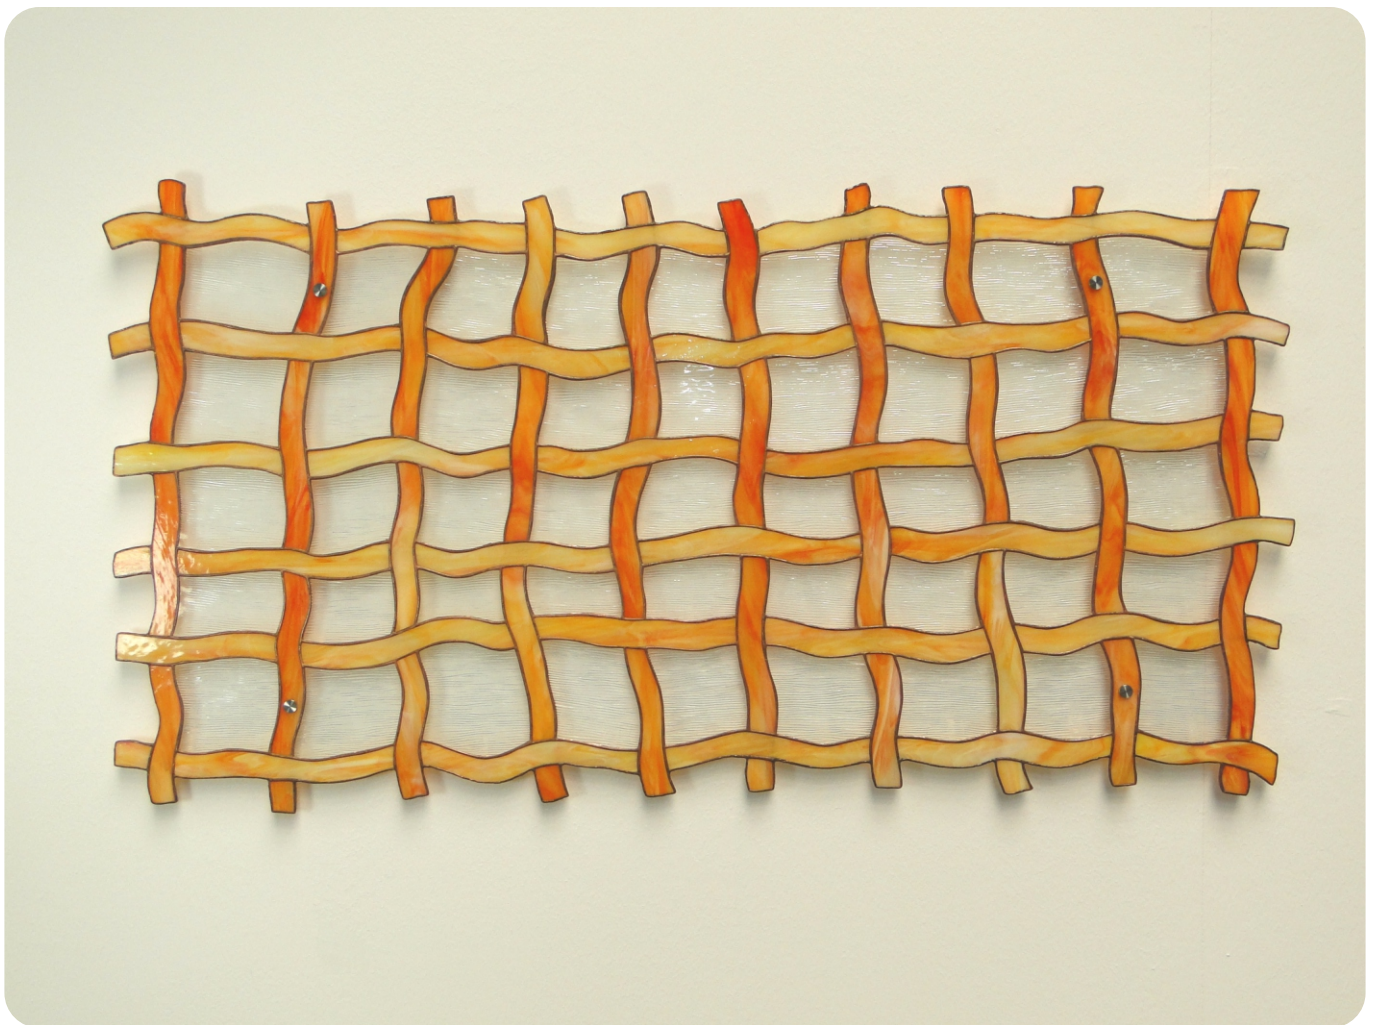

# Wall Picture - Entwined

© [www.inspiration-for-glass.com](http://www.inspiration-for-glass.com)

# Room design "entwined"

Original size  
approx. 63 x 118 cm  
25" x 48"

## Glass selection:

- piece 1 - 40 : Spectrum 6076-83 CC
- piece 41 - 76 : Spectrum 6067-83 CC
- piece 77 - 121 : Spectrum 100 C

reinforce the picture all around  
with brass wire (4253000) !

 = here you drill a hole of about 6-7mm in diameter. You will need the four holes, for mounting the glass picture onto the wall. wall mounting with: distance holder 4596100