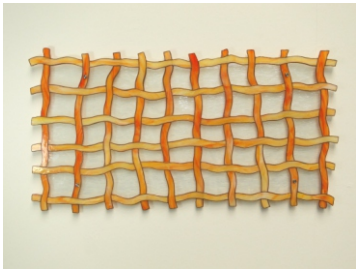

# Wall Picture - Entwined

© [www.inspiration-for-glass.com](http://www.inspiration-for-glass.com)

# Room design "entwined"

Original size  
approx. 63 x 118 cm  
25" x 48"

## Glass selection:

- piece 1 - 40 : Spectrum 6076-83 CC
- piece 41 - 76 : Spectrum 6067-83 CC
- piece 77 - 121 : Spectrum 100 C

reinforce the picture all around  
with brass wire (4253000) !

 = here you drill a hole of about 6-7mm in diameter. You will need the four holes, for mounting the glass picture onto the wall. wall mounting with: distance holder 4596100