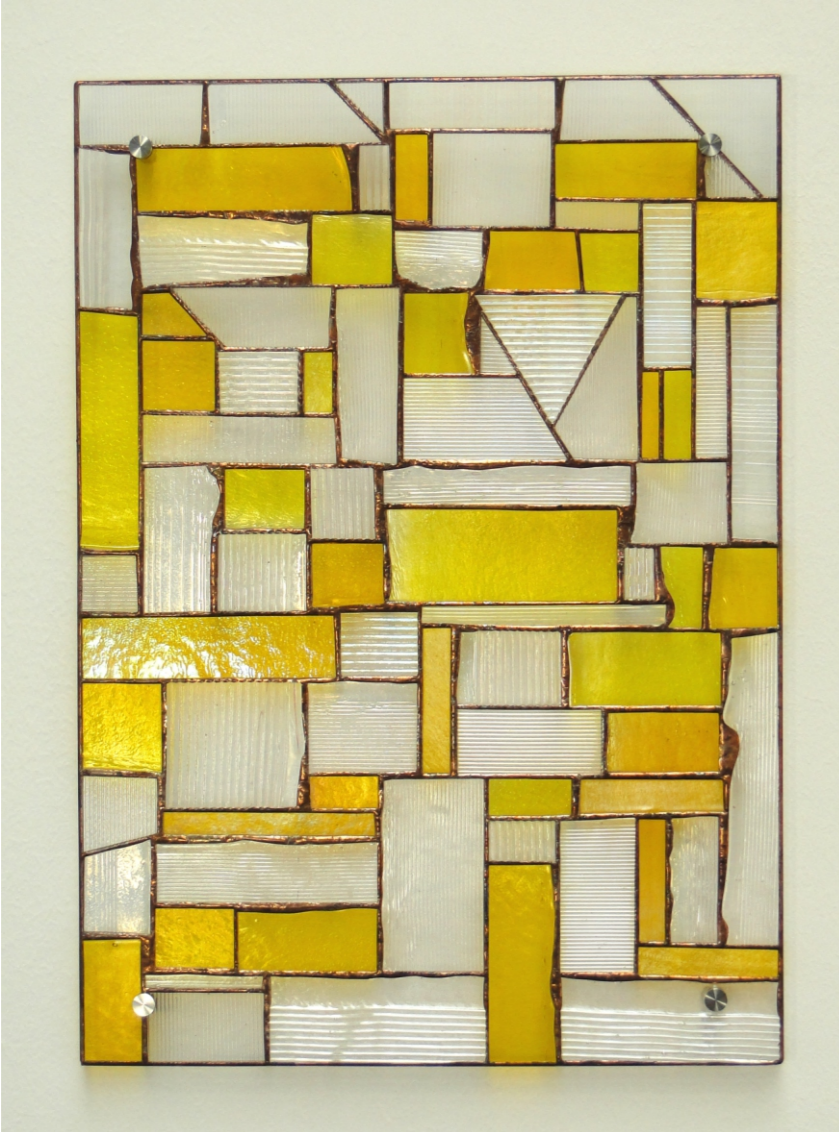

Room design "INSPIRATION" - segment 2 - refreshment

Material:
piece 1 - 36 = clear textured glasses (Strukturverlauf in Pfeilrichtung)
piece 37 - 52 = stained glass

Material as shown in the original picture:
Bullseye : 1101-44Fi, clear iridescent, texture 'reed'
Bullseye : 1101-46Fi, clear iridescent, texture 'accordion'
Bullseye : 1101-48Fi, clear iridescent, texture 'prismatic'
Bullseye : 1320-31Fi, transparent warm yellow iridescent,
Wall mounting: 4 x distance holder 4596100

Original size 43 x 60 cm (17" x 24")

For a stronger construction please sold around the picture with two layers of reinforcing bar of 3.6x1mm (4220000)