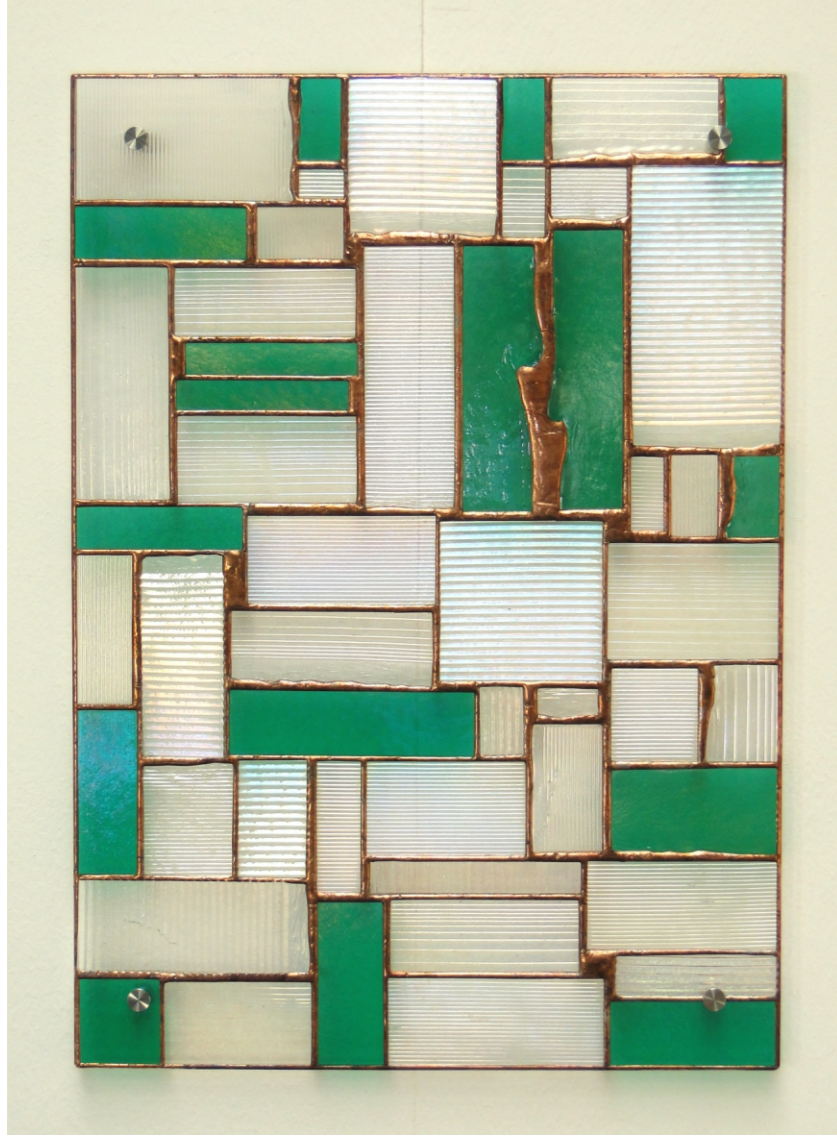

Room design "INSPIRATION" - segment 3 - smaragd

Material:
piece 1 - 36 = clear textured glasses (Strukturverlauf in Pfeilrichtung)
piece 37 - 52 = stained glass

Material as shown in the original picture:
Bullseye : 1101-44Fi, clear iridescent, texture 'reed'
Bullseye : 1101-46Fi, clear iridescent, texture 'accordion'
Bullseye : 1101-48Fi, clear iridescent, texture 'prismatic'
Bullseye : 1417-31Fi, transparent smaragd green iridescent,
Wall mounting: 4 x distance holder 4596100

Original size 43 x 60 cm (17" x 24")

For a stronger construction please sold around the picture with two layers of reinforcing bar of 3.6x1mm (4220000)

• = here you drill a hole of about 6-7mm in diameter.
You will need the four holes, for mounting the glass picture onto the wall.
wall mounting with: distance holder 4596100