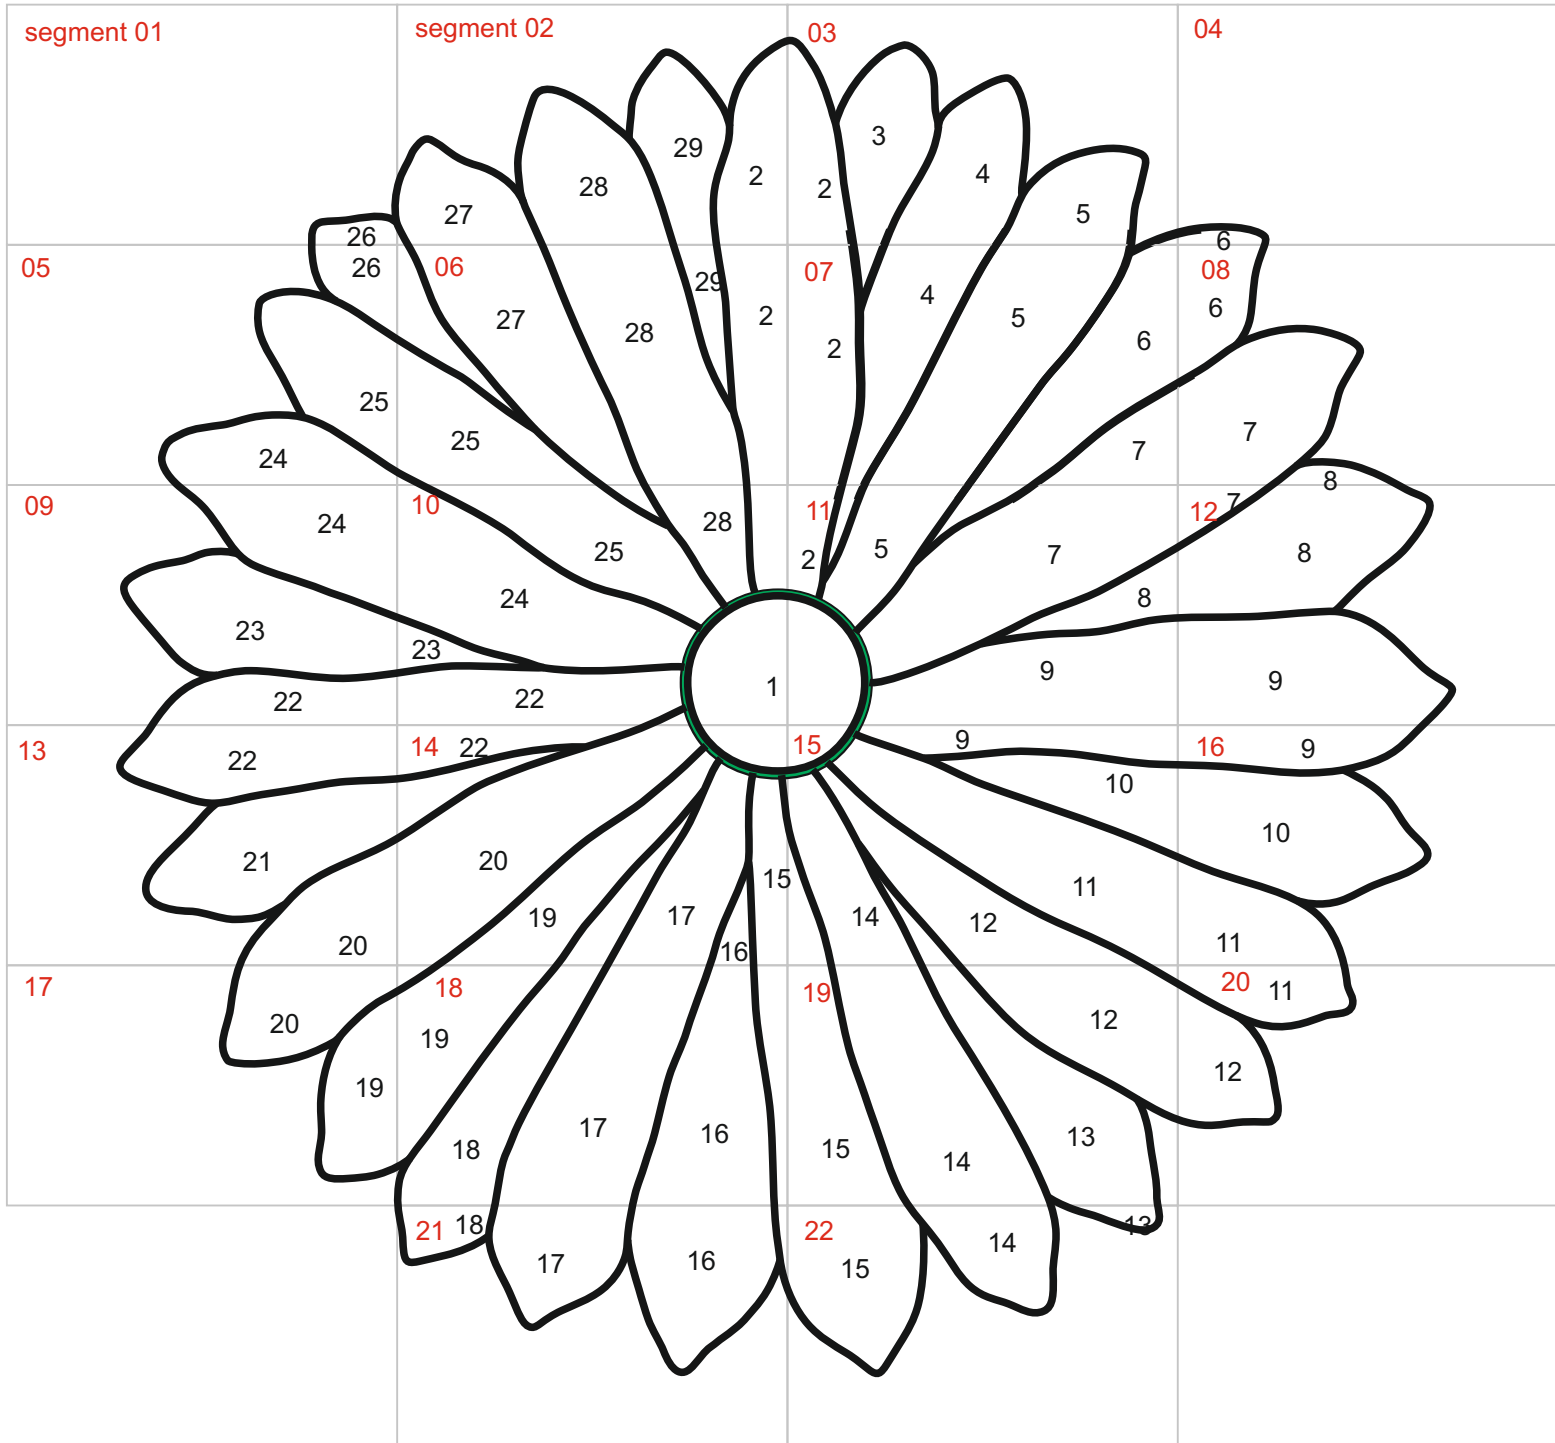

# Wall Picture - Large Daisy

© [www.inspiration-for-glass.com](http://www.inspiration-for-glass.com)

Wall Picture - Large Daisy

Room design "Large daisy"

Original size approx. 90 cm / 36"

Spacers made of 2mm brass wire. Prepare two rings and solder them at the back of the image down at the rear panel. These spacers ensure that the picture will hang perpendicular to the wall. ( You will have the same distance everywhere, on the wall )

Suspension from 2mm brass tube soldered to the back.

= Here you will later mount the finished glass object onto the wall.  
wall mounting with 4 distance holder art nr. 4596100 "

Lead came U shaped 4x4mm ( 4214801 )  
When you coat the lead profile with solder, you can also use coppercolor to patinate it.

Glue the lead profile along the shape of the whole glass object, for permanent holding.

Glass selection:

- piece 1 : Dichroic 3534218 ( UBGR-CY )
- piece 2 - 29 : Spectrum 6000-81 CC

On the following 22 pages, you will find the cutting blueprint in DIN A 4 size. Perfectly adjusted, for printing out at home. Put the 22 pages together as shown in the example and you will have the complete pattern in original size of approx. 88 x 88 cm.