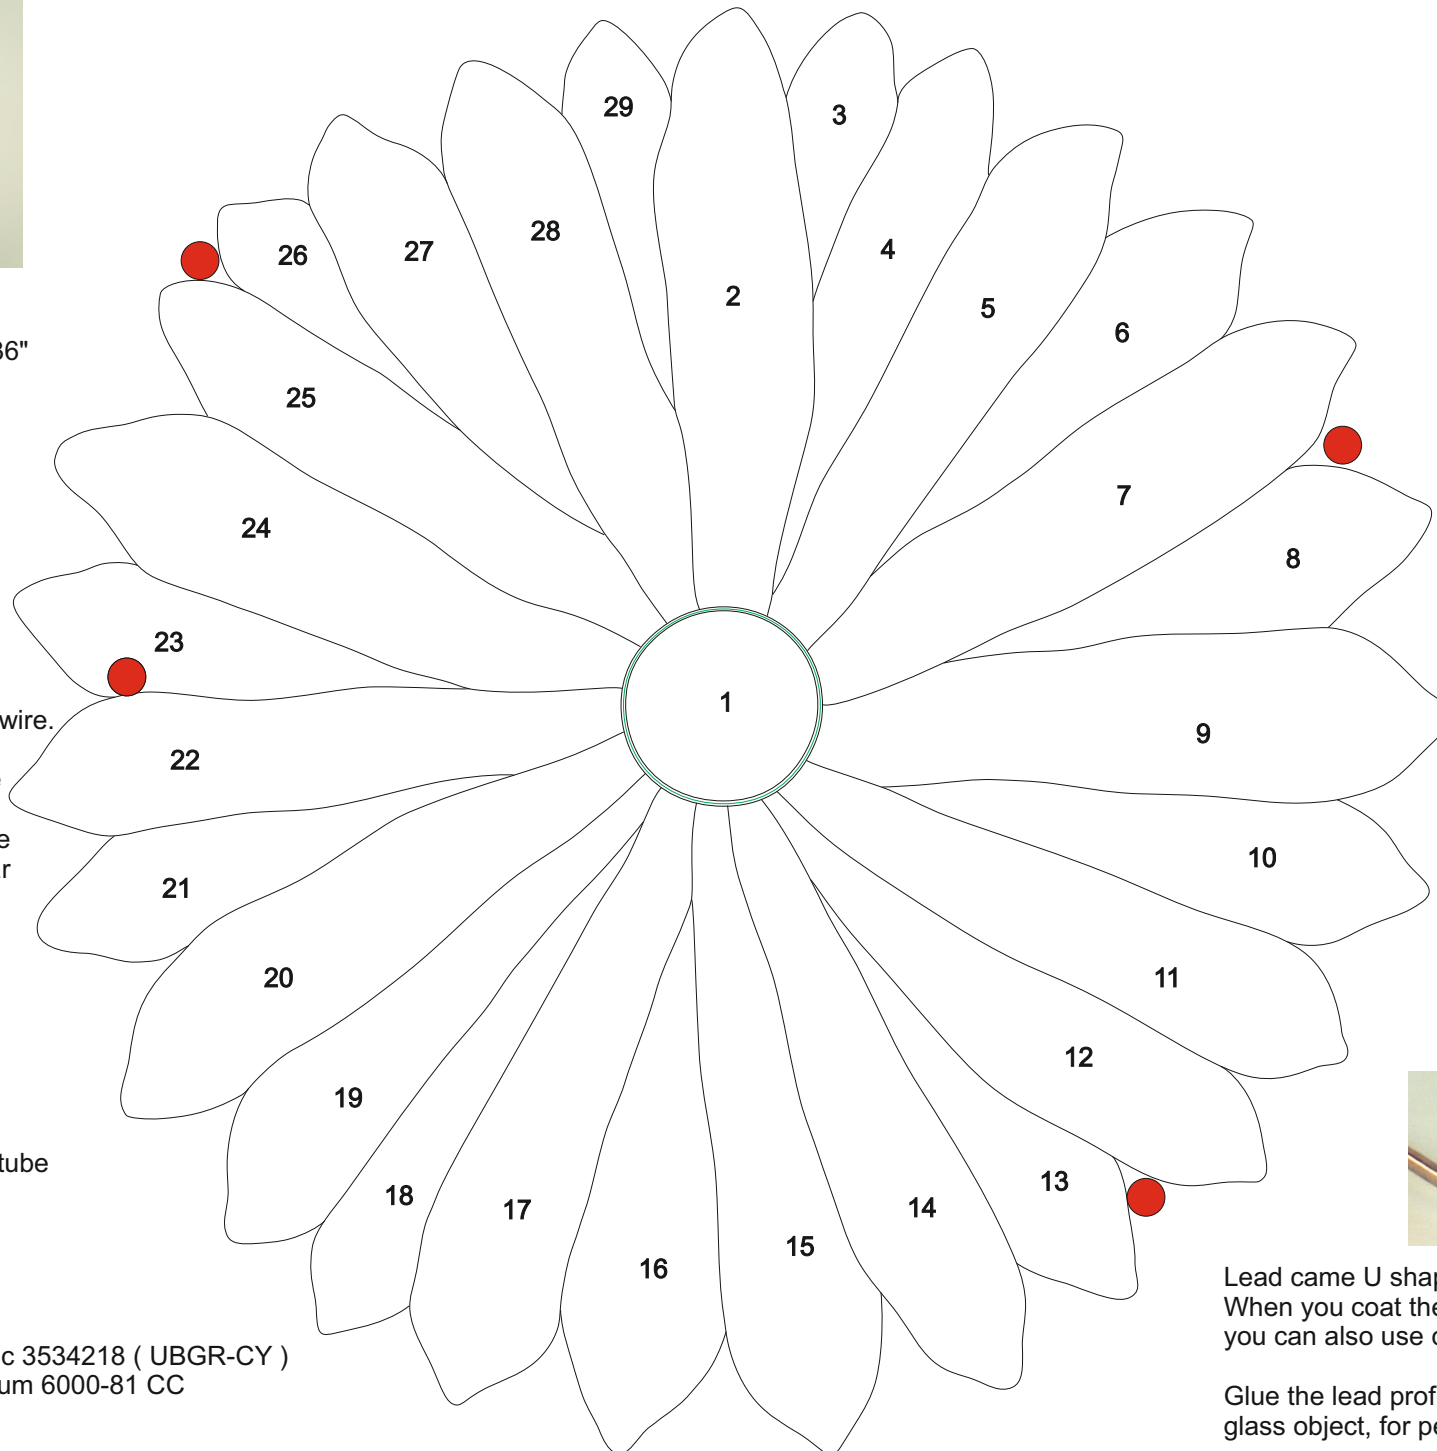

# Wall Picture - Large Daisy

© [www.inspiration-for-glass.com](http://www.inspiration-for-glass.com)

Wall Picture - Large Daisy

Room design "Large daisy"

Original size approx. 90 cm / 36"

Spacers made of 2mm brass wire. Prepare two rings and solder them at the back of the image down at the rear panel. These spacers ensure that the picture will hang perpendicular to the wall. ( You will have the same distance everywhere, on the wall )

Suspension from 2mm brass tube soldered to the back.

= Here you will later mount the finished glass object onto the wall.  
wall mounting with 4 distance holder art nr. 4596100 "

Lead came U shaped 4x4mm ( 4214801 )  
When you coat the lead profile with solder, you can also use coppercolor to patinate it.

Glue the lead profile along the shape of the whole glass object, for permanent holding.

Glass selection:

- piece 1 : Dichroic 3534218 ( UBGR-CY )
- piece 2 - 29 : Spectrum 6000-81 CC

On the following 22 pages, you will find the cutting blueprint in DIN A 4 size. Perfectly adjusted, for printing out at home. Put the 22 pages together as shown in the example and you will have the complete pattern in original size of approx. 88 x 88 cm.

Room design "Large daisy" pattern - segment 05

Room design "Large daisy" pattern - segment 06

2

4

5

6

7

Room design "Large daisy" pattern - segment 08