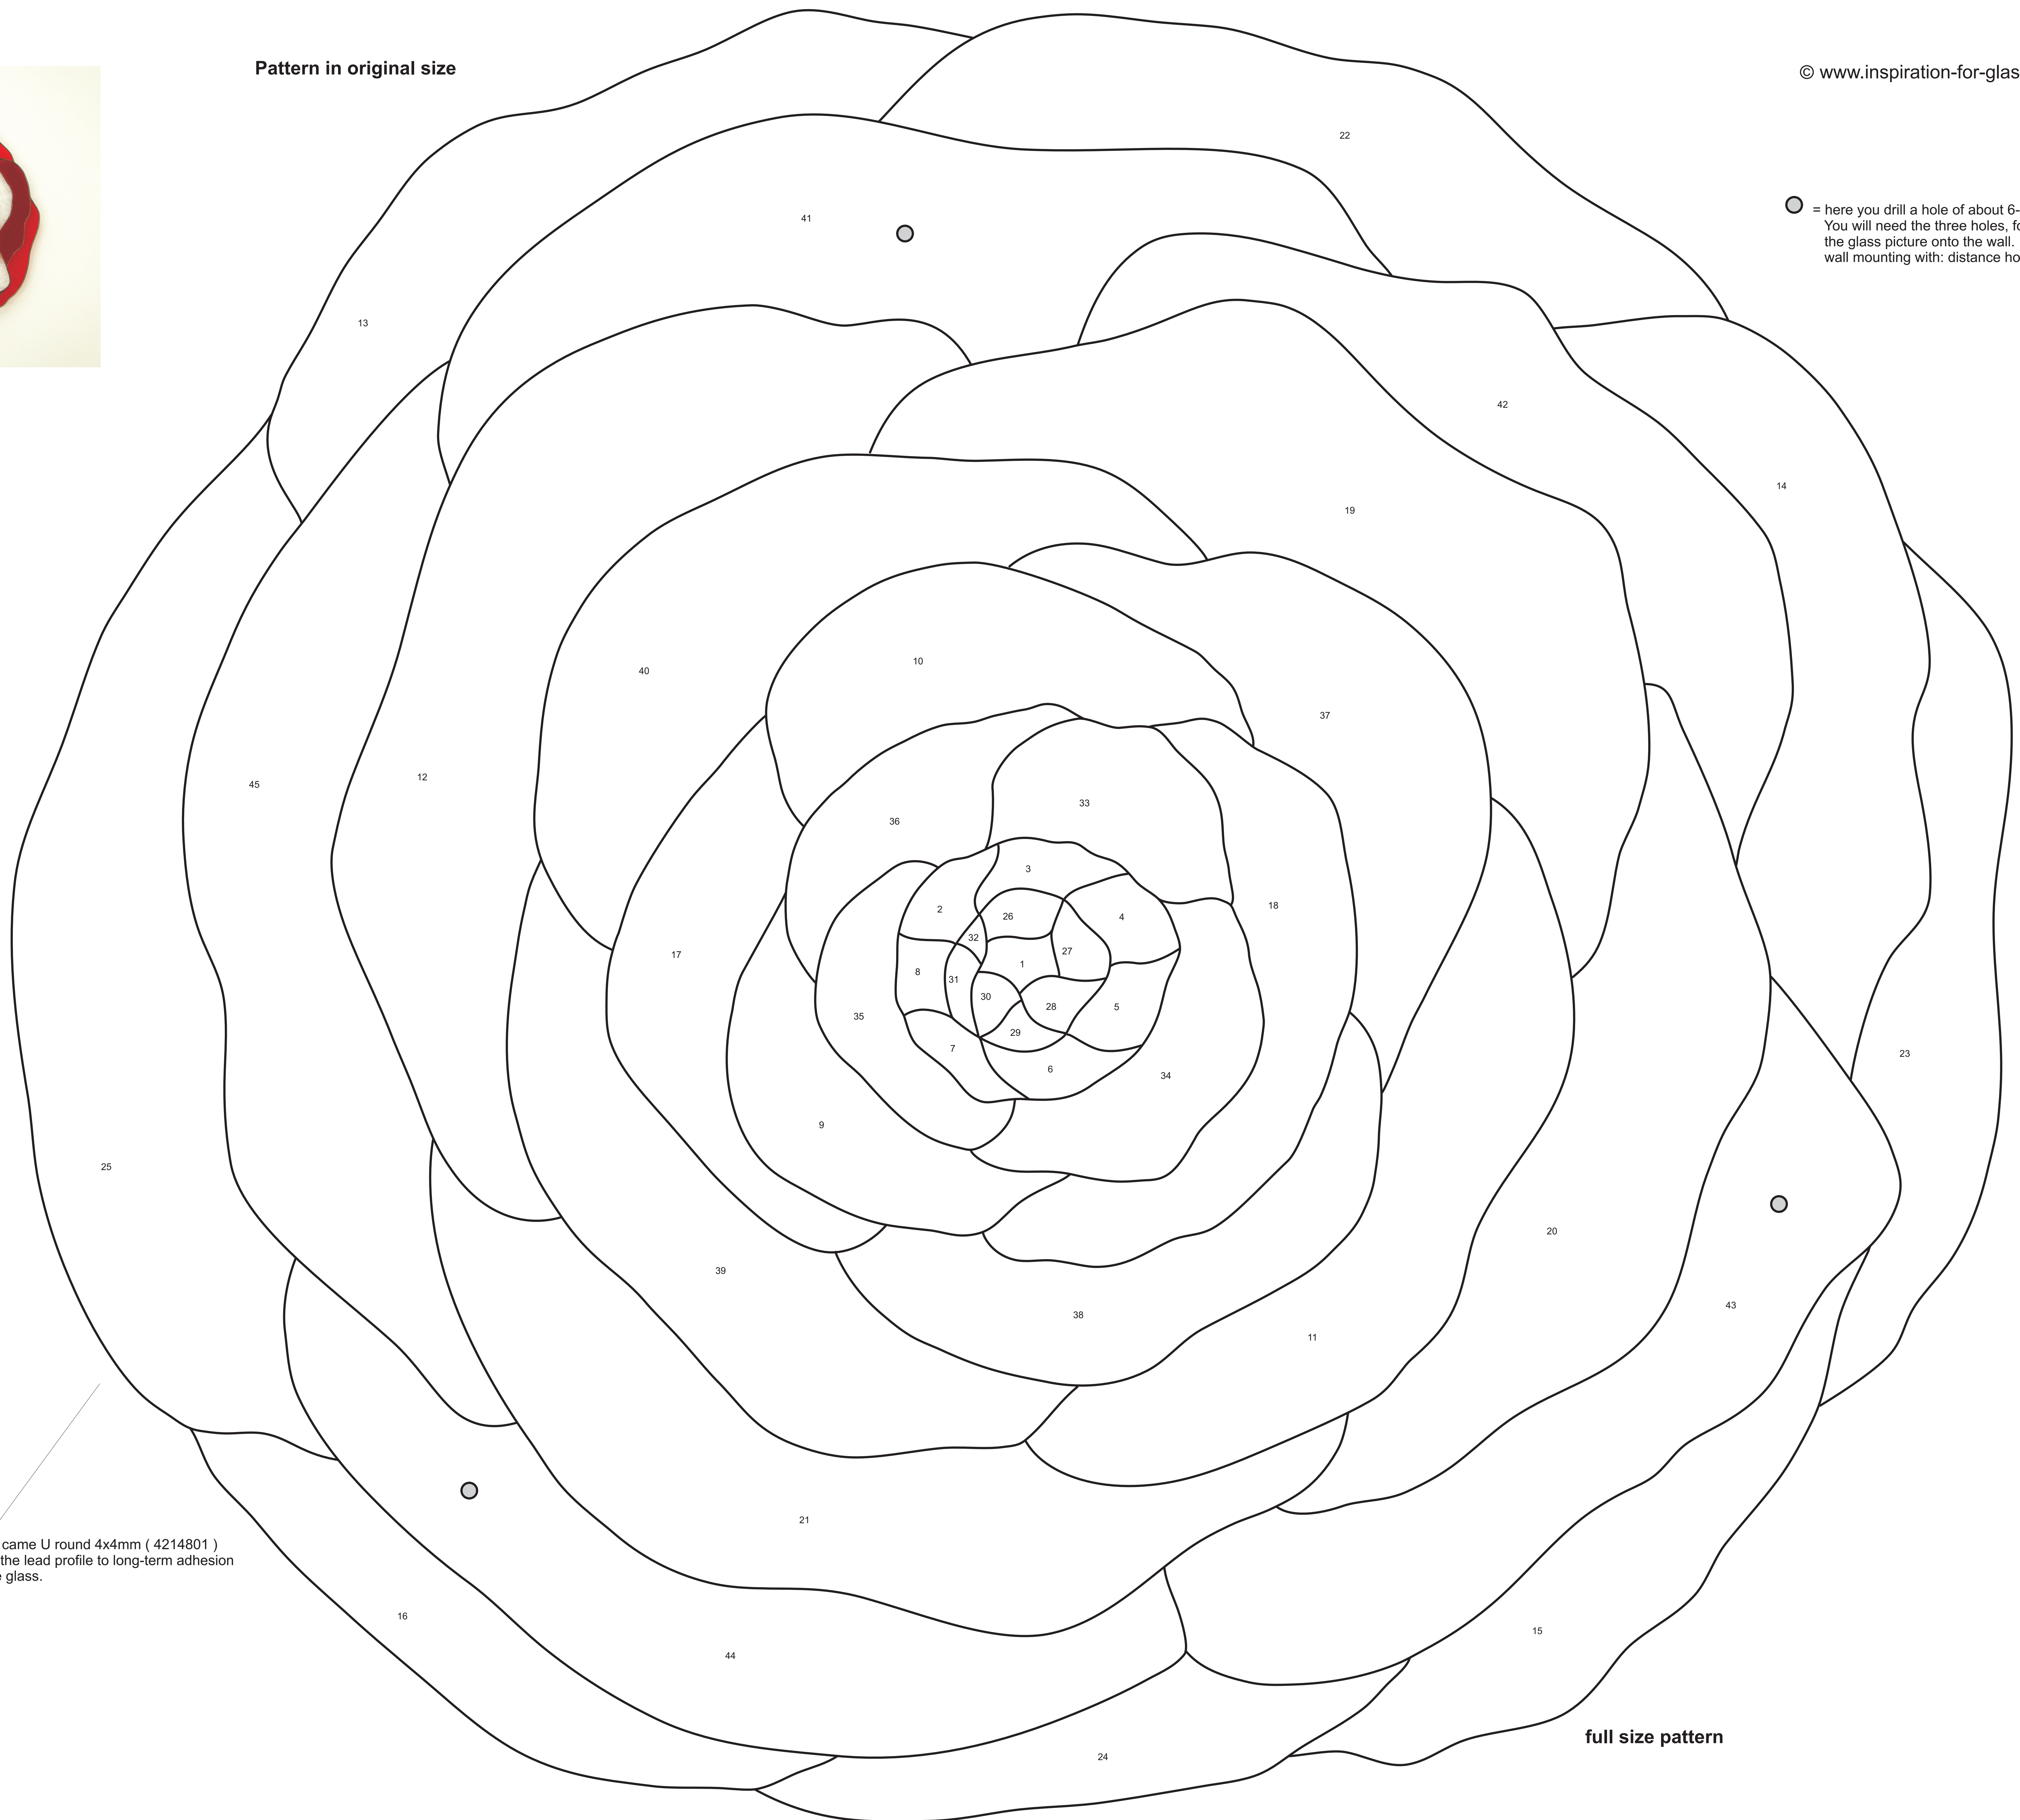

Pattern in original size

© www.inspiration-for-glass.com

Room design "Rose Flower"  
approx. 82 x 90 cm ( 32" x 35" )

Glass selection:

piece 1 - 8 : Spectrum 110-2 RR  
piece 9 - 16 : Spectrum 152 RR  
piece 17 - 25 : Spectrum 151 RR  
piece 26 - 45 : Spectrum 100 K

○ = here you drill a hole of about 6-7mm in diameter.  
You will need the three holes, for mounting  
the glass picture onto the wall.  
wall mounting with: distance holder 4596100

Lead came U round 4x4mm ( 4214801 )  
Glue the lead profile to long-term adhesion  
to the glass.