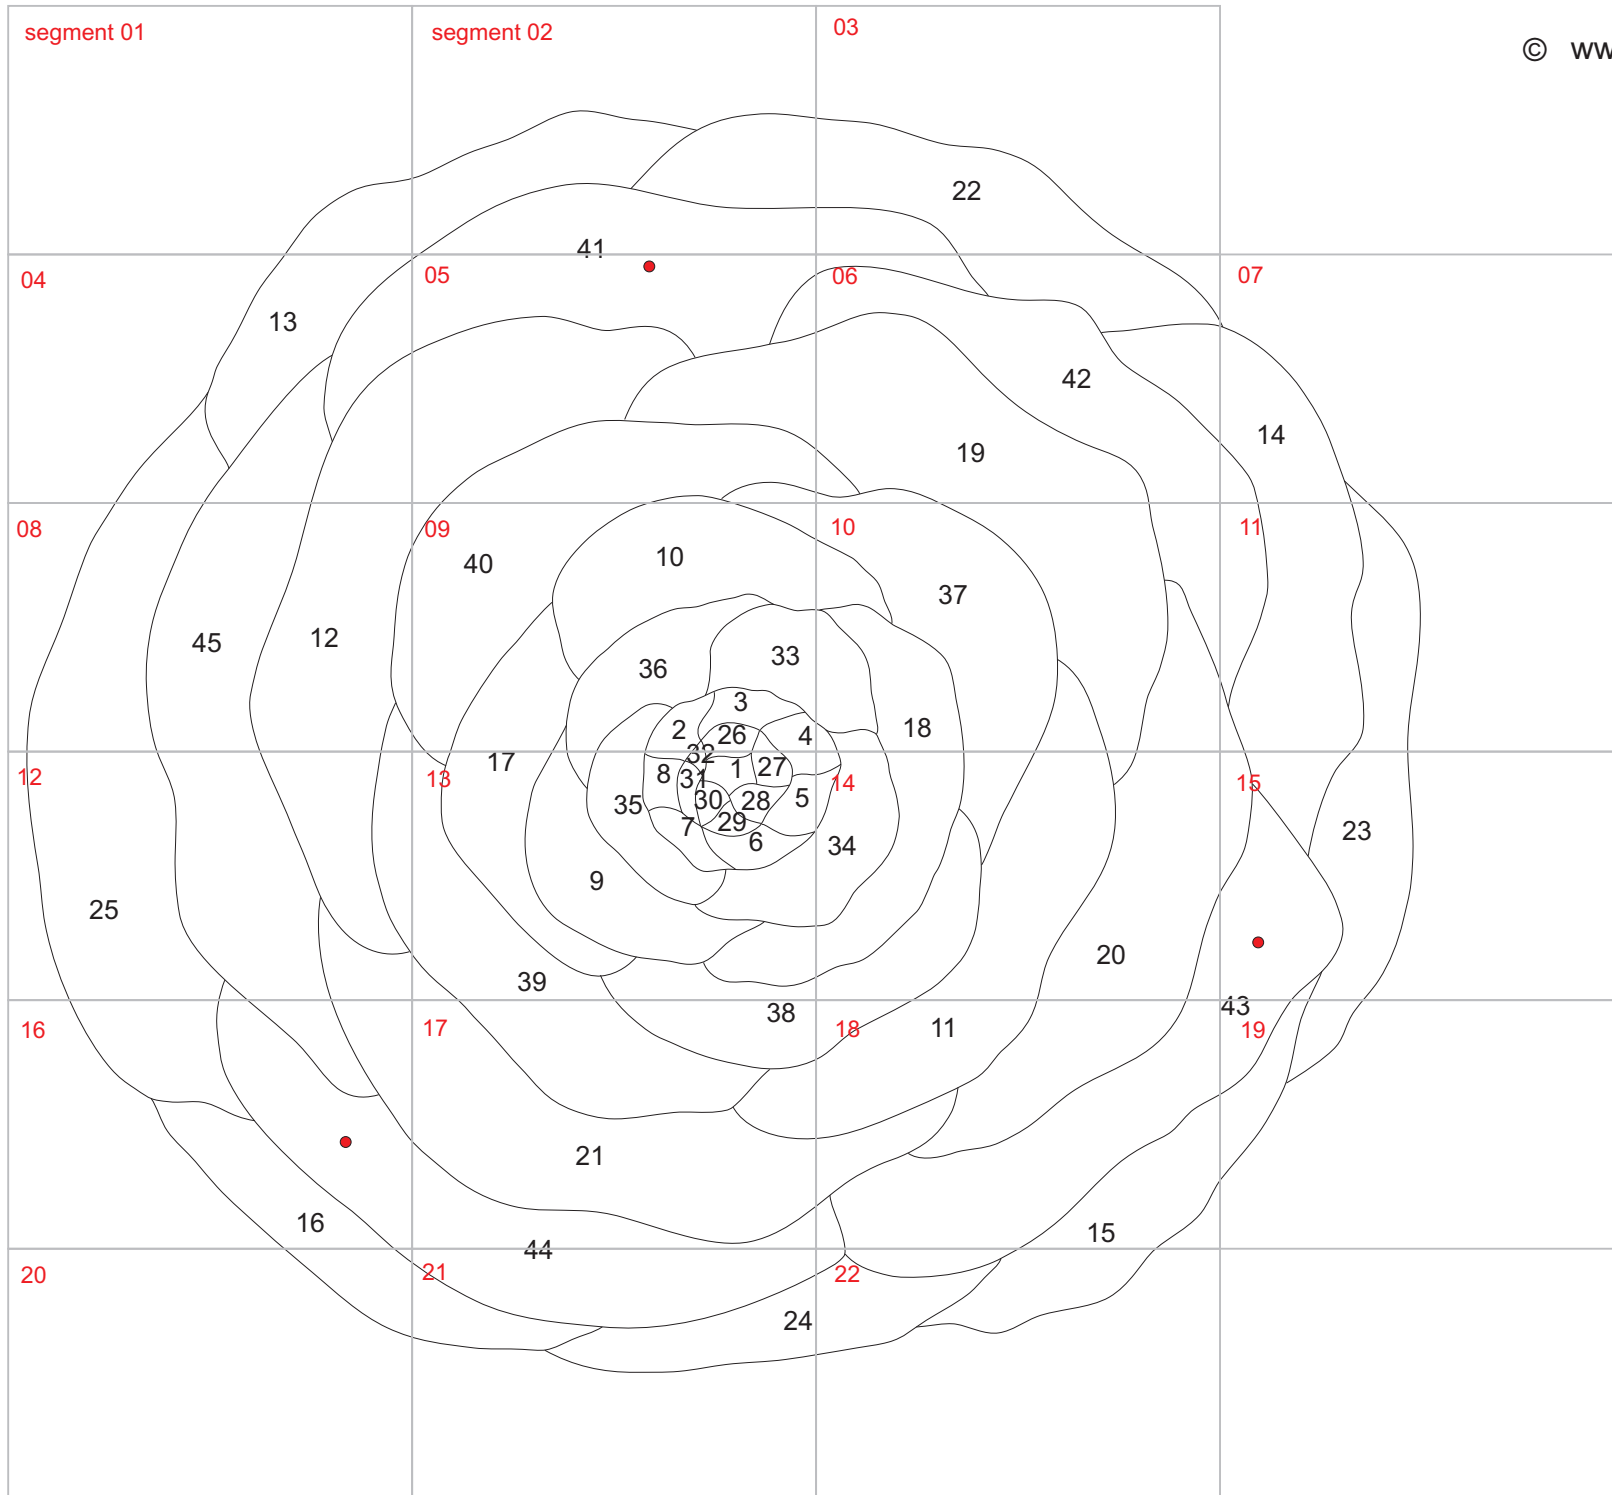

Room design " Rose Flower "

ca. 82 x 90 cm (32" x 35")

Glass selection:

- piece 1 - 8 : Spectrum 110-2 RR
- piece 9 - 16 : Spectrum 152 RR
- piece 17 - 25 : Spectrum 151 RR
- piece 26 - 45 : Spectrum 100 K

● = here you drill a hole of about 6-7mm in diameter.
 You will need the three holes, for mounting
 the glass picture onto the wall.
 wall mounting with: distance holder 4596100

Lead came U round 4x4mm (4214801)
 Glue the lead profile to long-term adhesion
 to the glass.

On the following 22 pages, you will find the cutting blueprint in DIN A 4 size. Perfectly adjusted, for printing out at home. Put the 22 pages together as shown in the example and you will have the complete pattern in original size of approx. 92 x 90 cm.