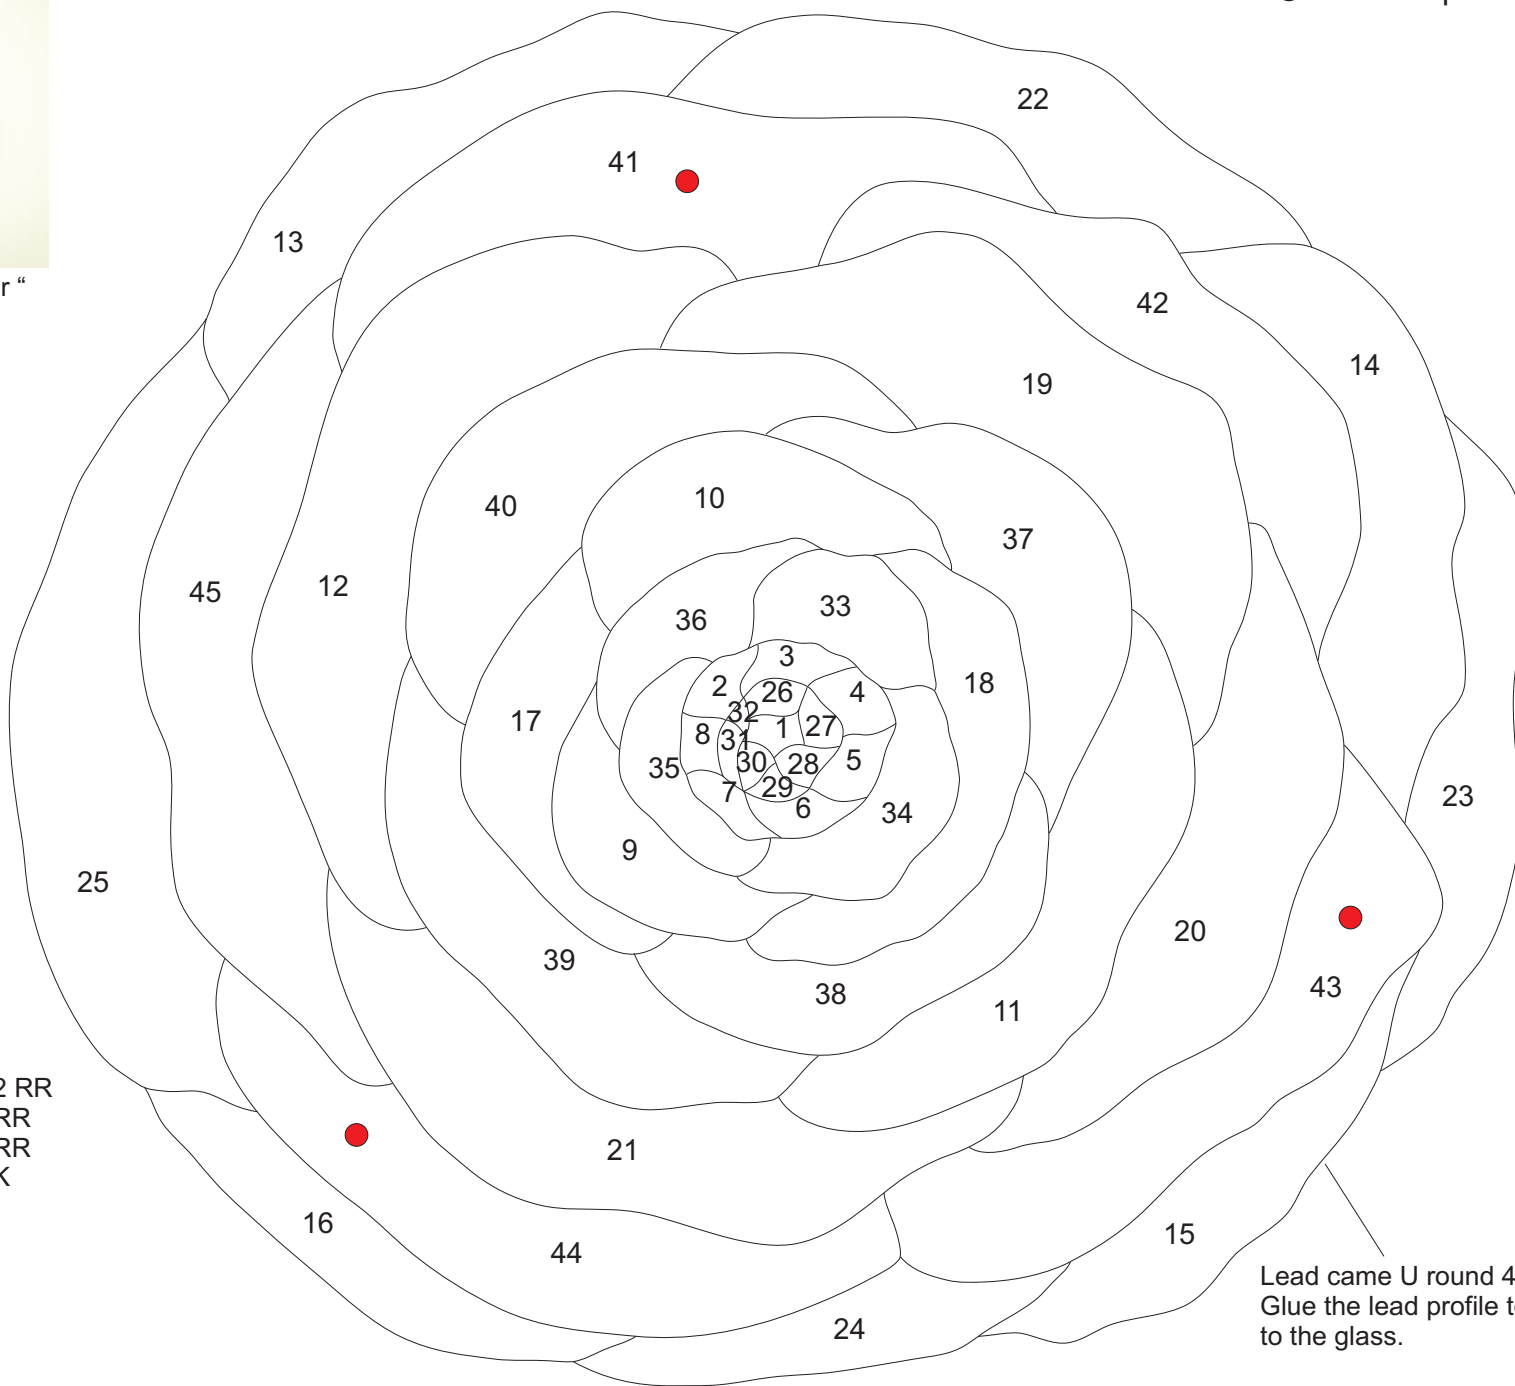

Room design " Rose Flower "

ca. 82 x 90 cm (32" x 35")

Glass selection:

- piece 1 - 8 : Spectrum 110-2 RR
- piece 9 - 16 : Spectrum 152 RR
- piece 17 - 25 : Spectrum 151 RR
- piece 26 - 45 : Spectrum 100 K

● = here you drill a hole of about 6-7mm in diameter.
 You will need the three holes, for mounting
 the glass picture onto the wall.
 wall mounting with: distance holder 4596100

Lead came U round 4x4mm (4214801)
 Glue the lead profile to long-term adhesion
 to the glass.

Wall design "Rose Flower" pattern - segment 22