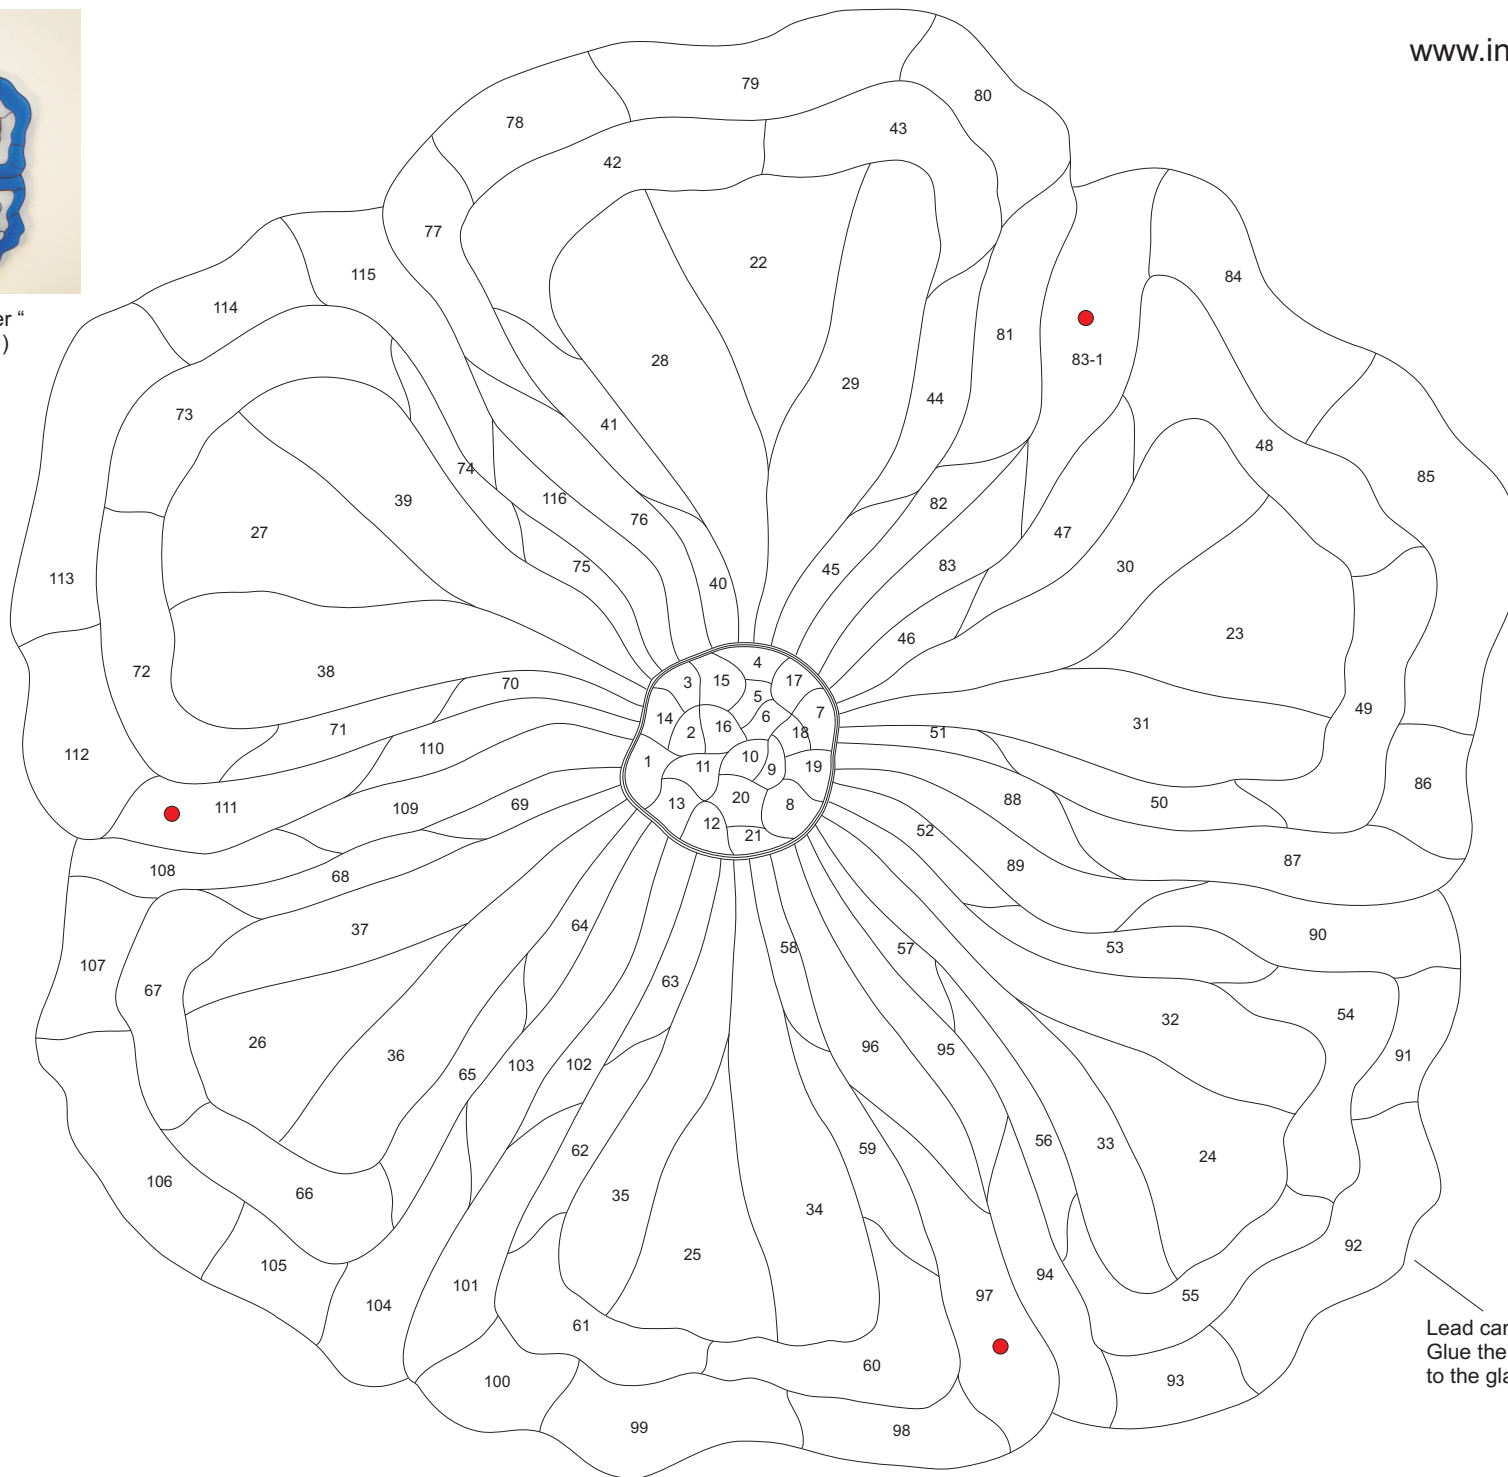

Room design " Summer Flower " approx. 90 x 92 cm (34" x 36")

Glass selection:

- piece 1 - 12 : Spectrum 110-2 RR
- piece 13 - 21 : Spectrum 100 GG
- piece 22 - 27 : Bullseye 2164-30F
- piece 28 - 39 : Spectrum 130-8 RR
- piece 40 - 75 : Spectrum 100 GG
- piece 76 - 116 : Spectrum 134 RR

For reinforcement please solder here (red line) an additional 3.6x1mm reinforcing bar (4220000).

● = here you drill a hole of about 6-7mm in diameter. You will need the three holes, for mounting the glass picture onto the wall. wall mounting with: distance holder 4596100

Lead came U round 4x4mm (4214801)
Glue the lead profile to long-term adhesion to the glass.