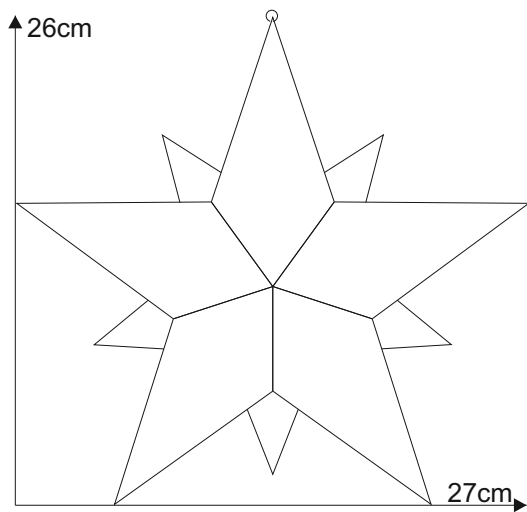

Star 01.1

© www.inspiration-for-glass.com

Star 01.1

Material:
5 x 8529410 glue chip bevel drop
2,6"x5,7" / 66 x 145 mm

Example of glass selection:
Spectrum 100 GG iridescent

suspension
brass ring

pattern
full size