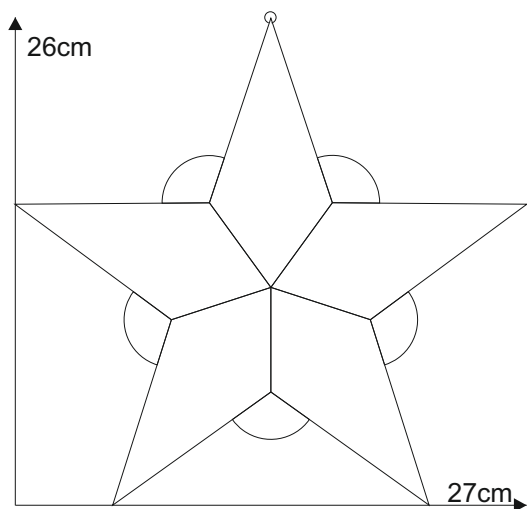

# Star 01.4

© [www.inspiration-for-glass.com](http://www.inspiration-for-glass.com)

# Star 01.4

Material:  
5 x 8529410 glue chip bevel drop  
2,6"x5,7" / 66 x 145 mm

Example of glass selection:  
Spectrum 161 RR

suspension  
brass ring

pattern  
full size