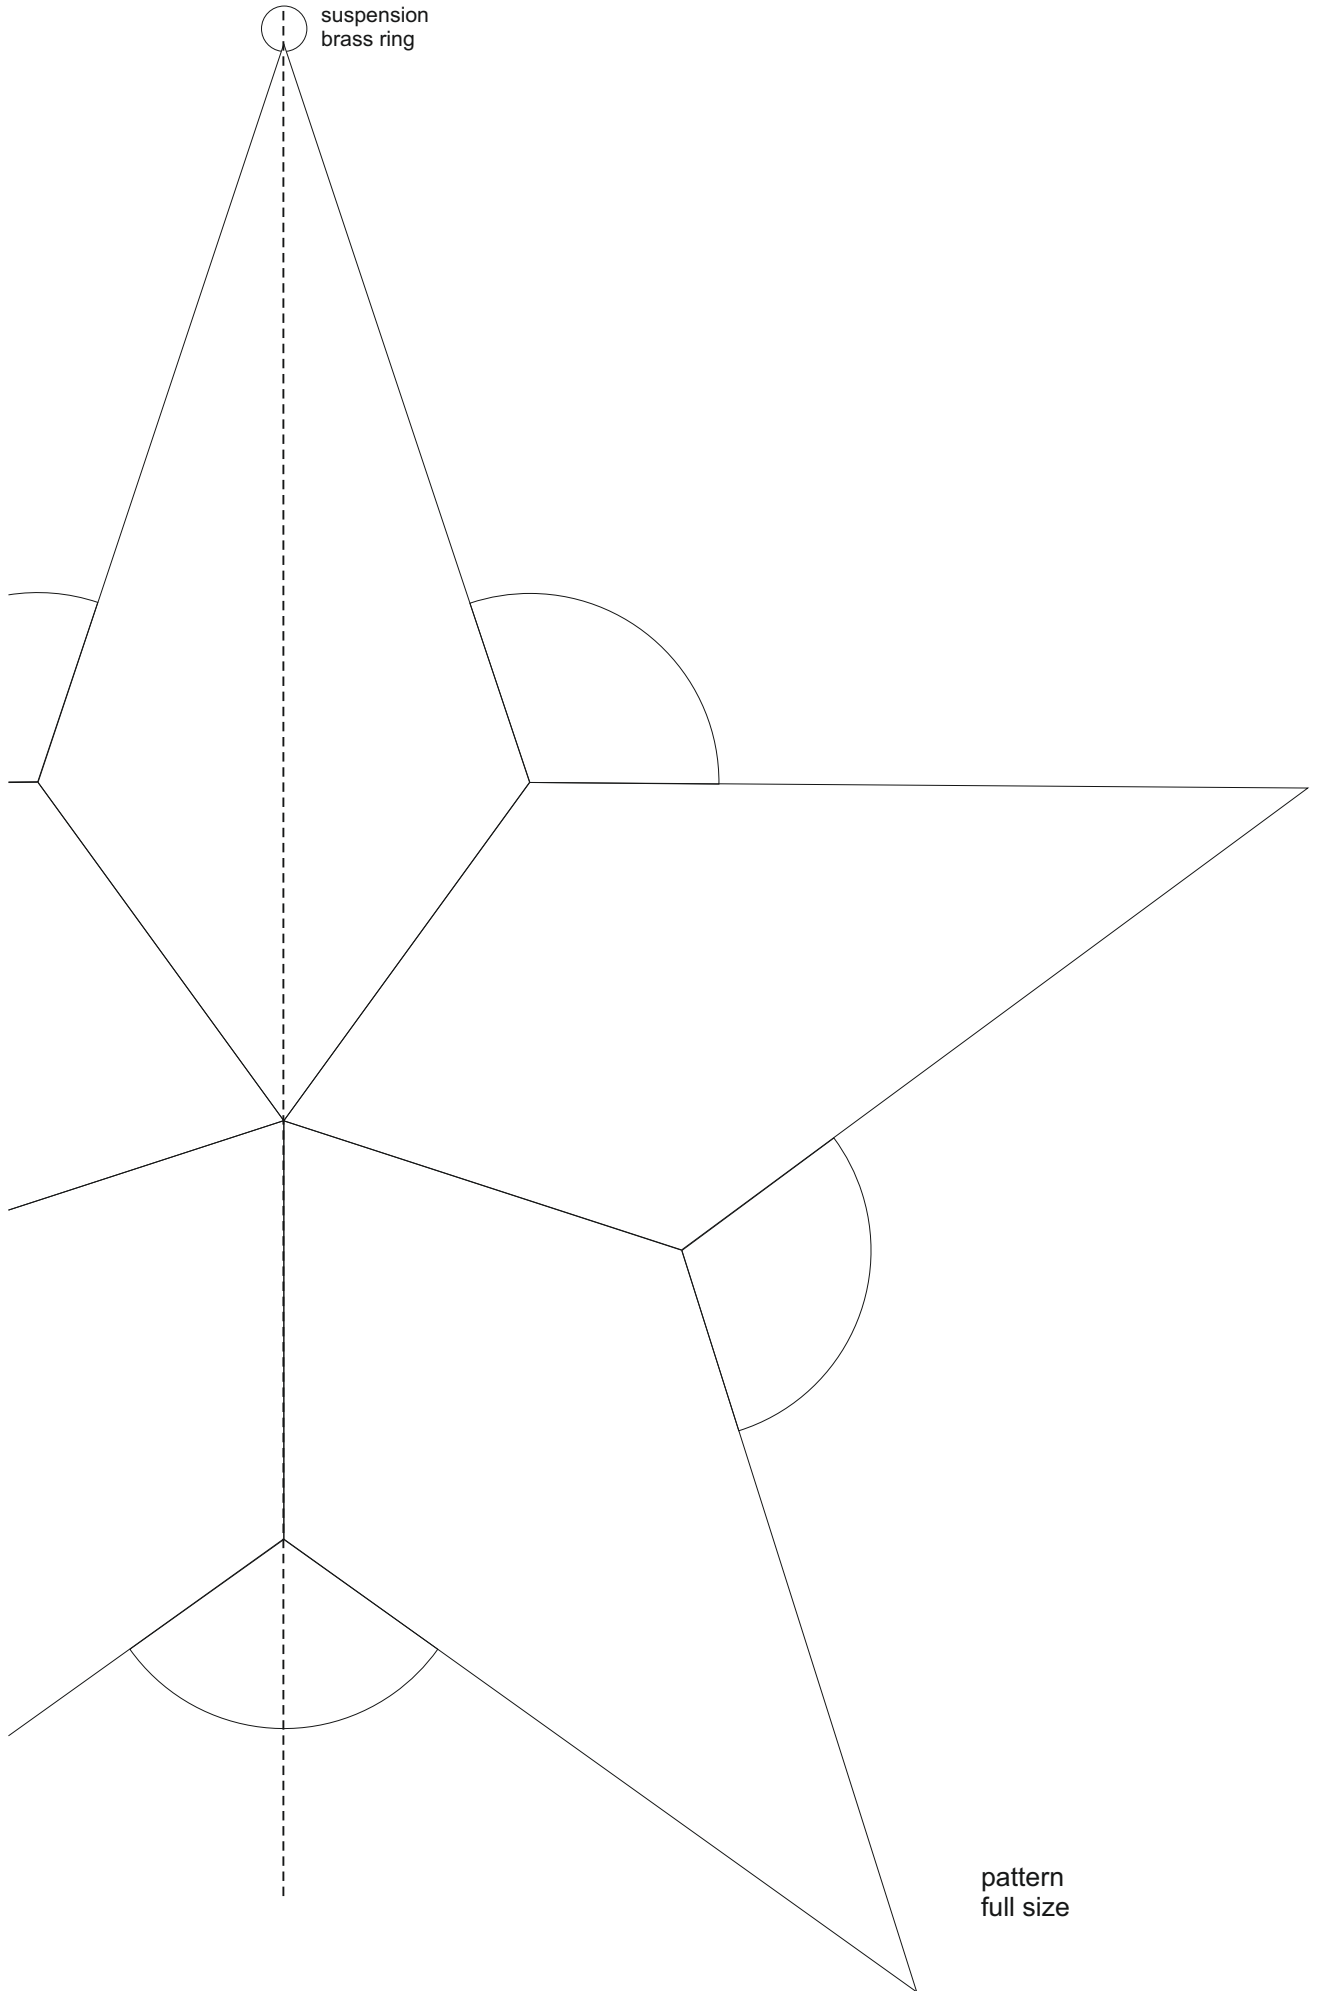

# Star 01.4

© [www.inspiration-for-glass.com](http://www.inspiration-for-glass.com)

# Star 01.4

Material:  
5 x 8529410 glue chip bevel drop  
2,6"x5,7" / 66 x 145 mm

Example of glass selection:  
Spectrum 161 RR

suspension  
brass ring

pattern  
full size