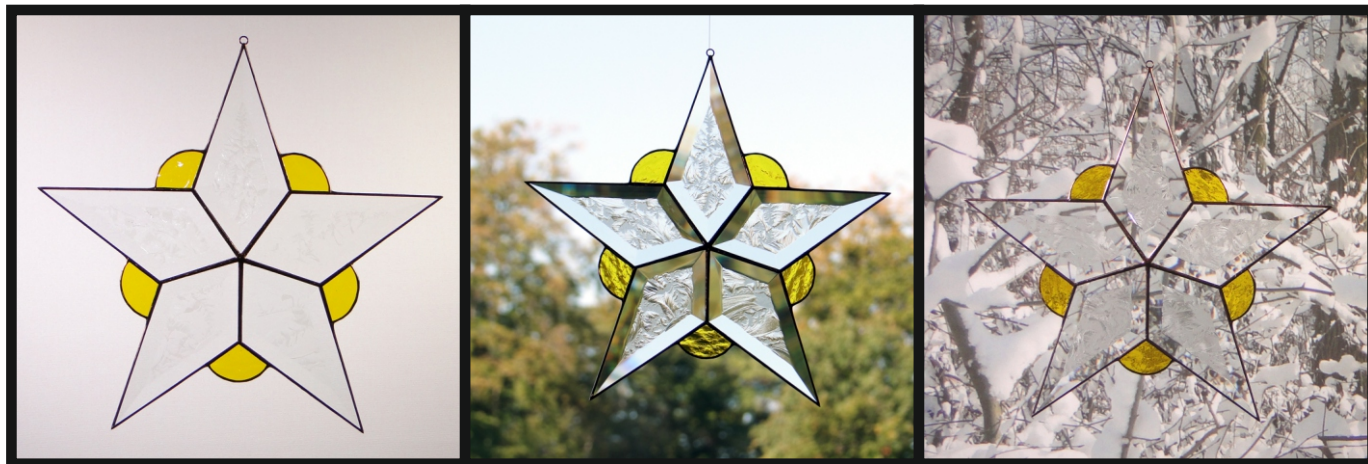

# Star 01.4

© [www.inspiration-for-glass.com](http://www.inspiration-for-glass.com)

# Star 01.4

Material:  
5 x 8529410 glue chip bevel drop  
2,6"x5,7" / 66 x 145 mm

Example of glass selection:  
Spectrum 161 RR

suspension  
brass ring

pattern  
full size