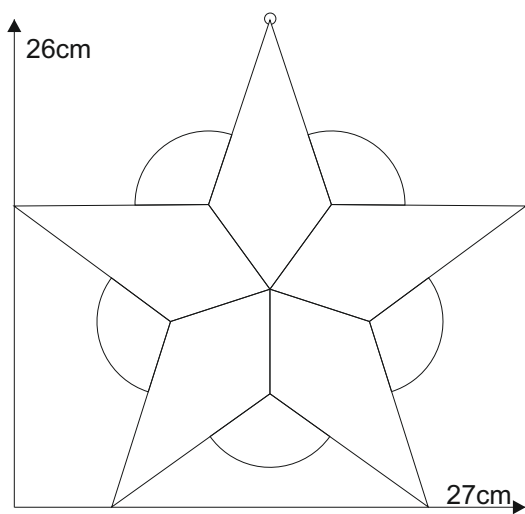

Star 01.5

© www.inspiration-for-glass.com

Star 01.5

Material:
5 x 8529410 glue chip bevel drop
2,6"x5,7" / 66 x 145 mm

Example of glass selection:
Uroboros 11-38

suspension
brass ring

pattern
full size

pattern
full size