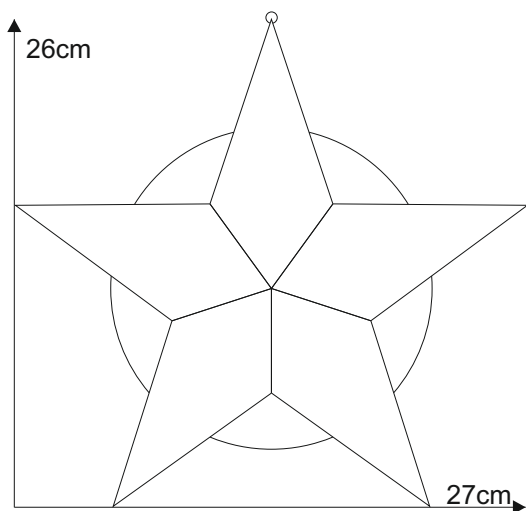

Star 01.6

© www.inspiration-for-glass.com

Star 01.6

Material:
5 x 8529410 glue chip bevel drop
2,6"x5,7" / 66 x 145 mm

Example of glass selection:
cristal-art-glass clear

suspension
brass ring

pattern
full size

suspension
brass ring

pattern
full size