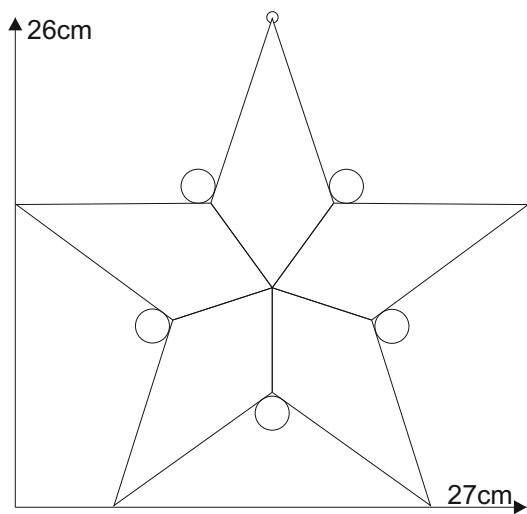

Star 01.7

© www.inspiration-for-glass.com

Star 01.7

pattern
full size

Material:

5 x 8529410 glue chip bevel drop
2,6"x5,7" / 66 x 145 mm

5 x 86115xx glass jewel 18mm

Example of glass selection:

5 x 8611600 glass jewel 18mm clear iridescent

suspension
brass ring

pattern
full size