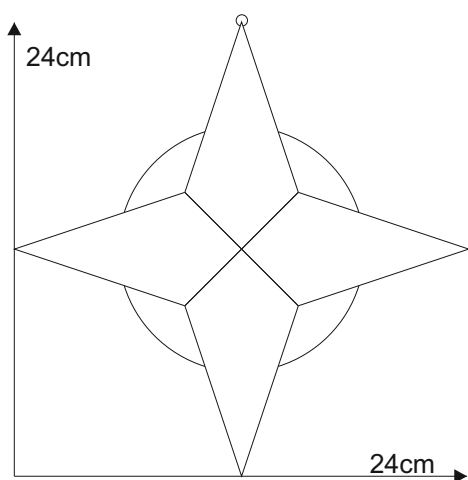

Star 02.1

© www.inspiration-for-glass.com

Star 02.1

Material:
4 x 8529405 glue chip bevel drop
2,4" x 4,9" / 61 x 125 mm

Example of glass selection:
Spectrum 161 RR

pattern
full size

pattern
full size

pattern
full size