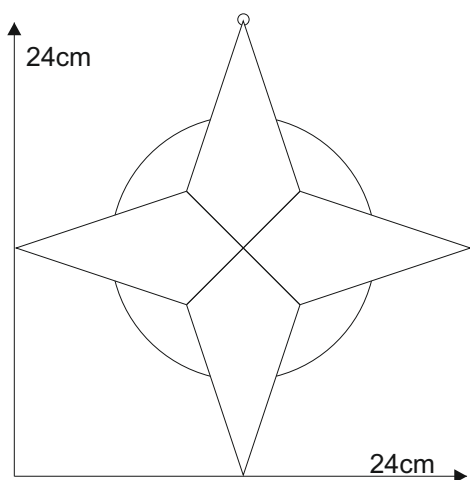

# Star 02.2

© [www.inspiration-for-glass.com](http://www.inspiration-for-glass.com)

# Star 02.2

Material:  
4 x 8529405 glue chip bevel drop  
2,4" x 4,9" / 61 x 125 mm

Example of glass selection:  
Uroboros 11-38

pattern  
full size