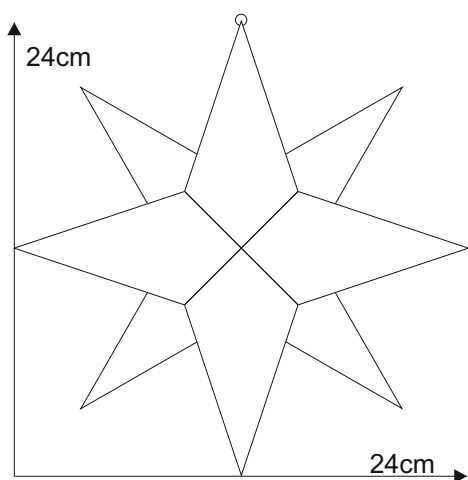

Star 02.5

© www.inspiration-for-glass.com

Star 02.5

Material:
4 x 8529405 glue chip bevel drop
2,4" x 4,9" / 61 x 125 mm

Example of glass selection:
Bullseye 2124-00F

pattern
full size

suspension
brass ring

pattern
full size