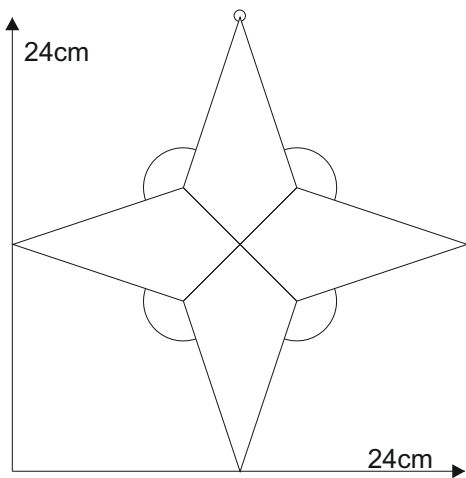

# Star 02.6

© [www.inspiration-for-glass.com](http://www.inspiration-for-glass.com)

# Star 02.6

Material:  
4 x 8529405 glue chip bevel drop  
2,4" x 4,9" / 61 x 125 mm

Example of glass selection:  
Spectrum 100 GG iridescent

pattern  
full size