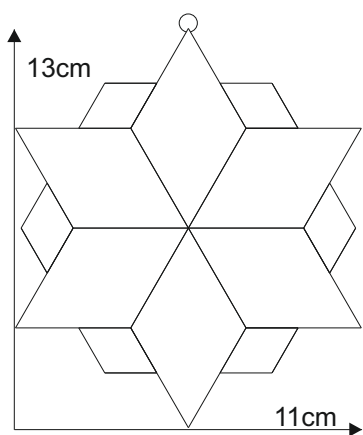

Star 03.2

© www.inspiration-for-glass.com

Star 03.2

Material:
6 x 8527203 bevel 1,5" x 2,5"
or
6 x 8527905 glue chip bevel 1,5" x 2,5"

Example of glass selection:
Spectrum 526-2 RR

8527203
or
8527905

pattern
full size