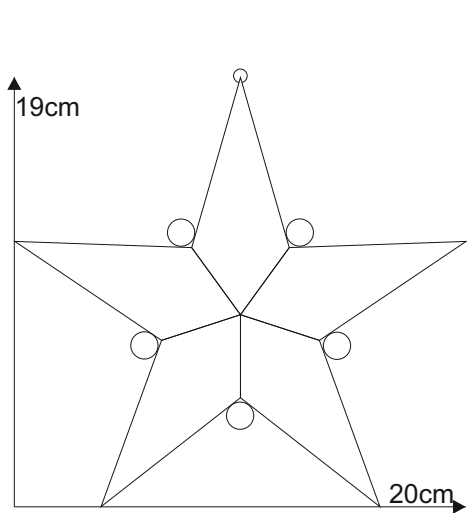

# Star 04.2

© [www.inspiration-for-glass.com](http://www.inspiration-for-glass.com)

# Star 04.2

pattern  
full size

Material:  
5 x 86105xx glass jewel 12mm

Example of glass selection:  
5 x 8610521 glass jewel 12mm yellow opal  
Spectrum 100 K

pattern  
full size