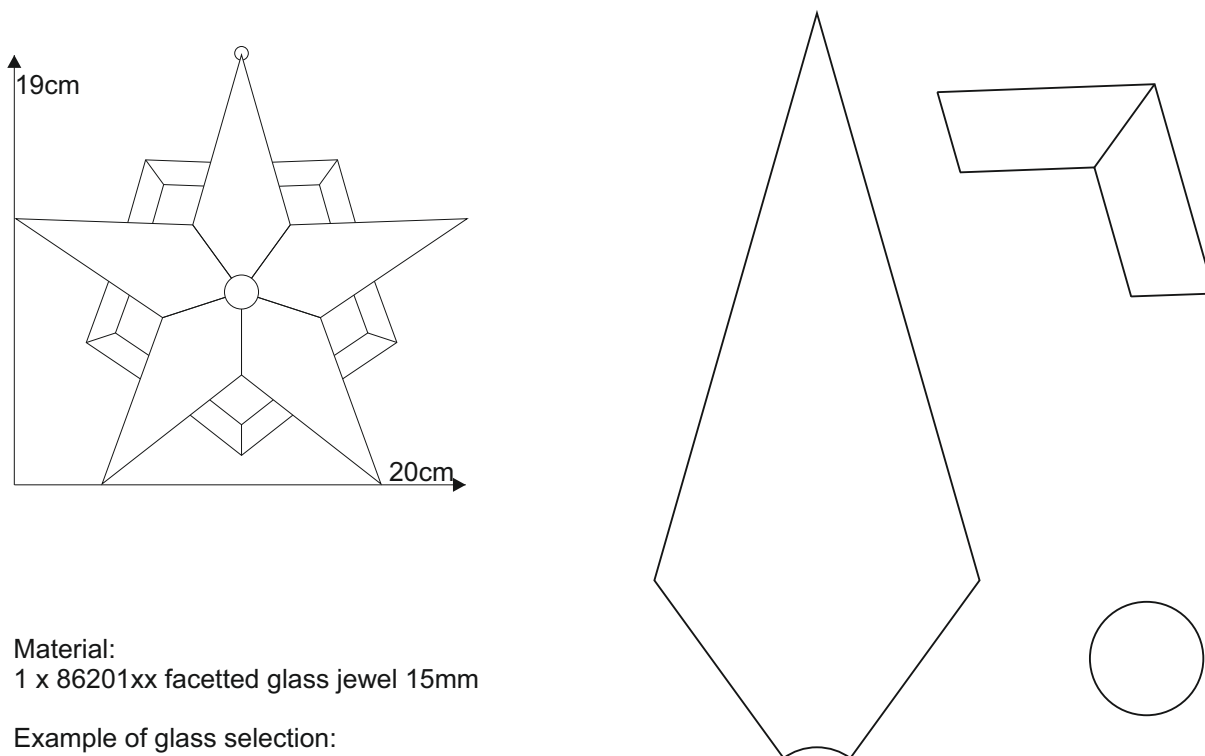

Star 04.4

© www.inspiration-for-glass.com

Star 04.4

Material:
 1 x 86201xx faceted glass jewel 15mm

Example of glass selection:
 1 x 8620105 faceted glass jewel 15mm blue
 Spectrum 100 V
 Spectrum 136 RR

pattern
 full size