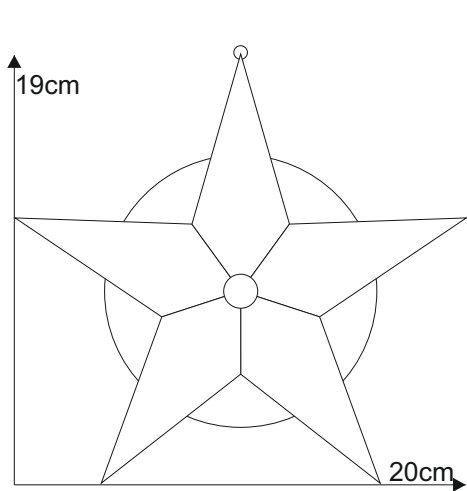

Star 04.8

© www.inspiration-for-glass.com

Star 04.8

Material:
1 x 86201xx faceted glass jewel 15mm

Example of glass selection:
1 x 8620100 faceted glass jewel 15mm clear
Spectrum 100 V
Spectrum 171 RR

pattern
full size

pattern
full size